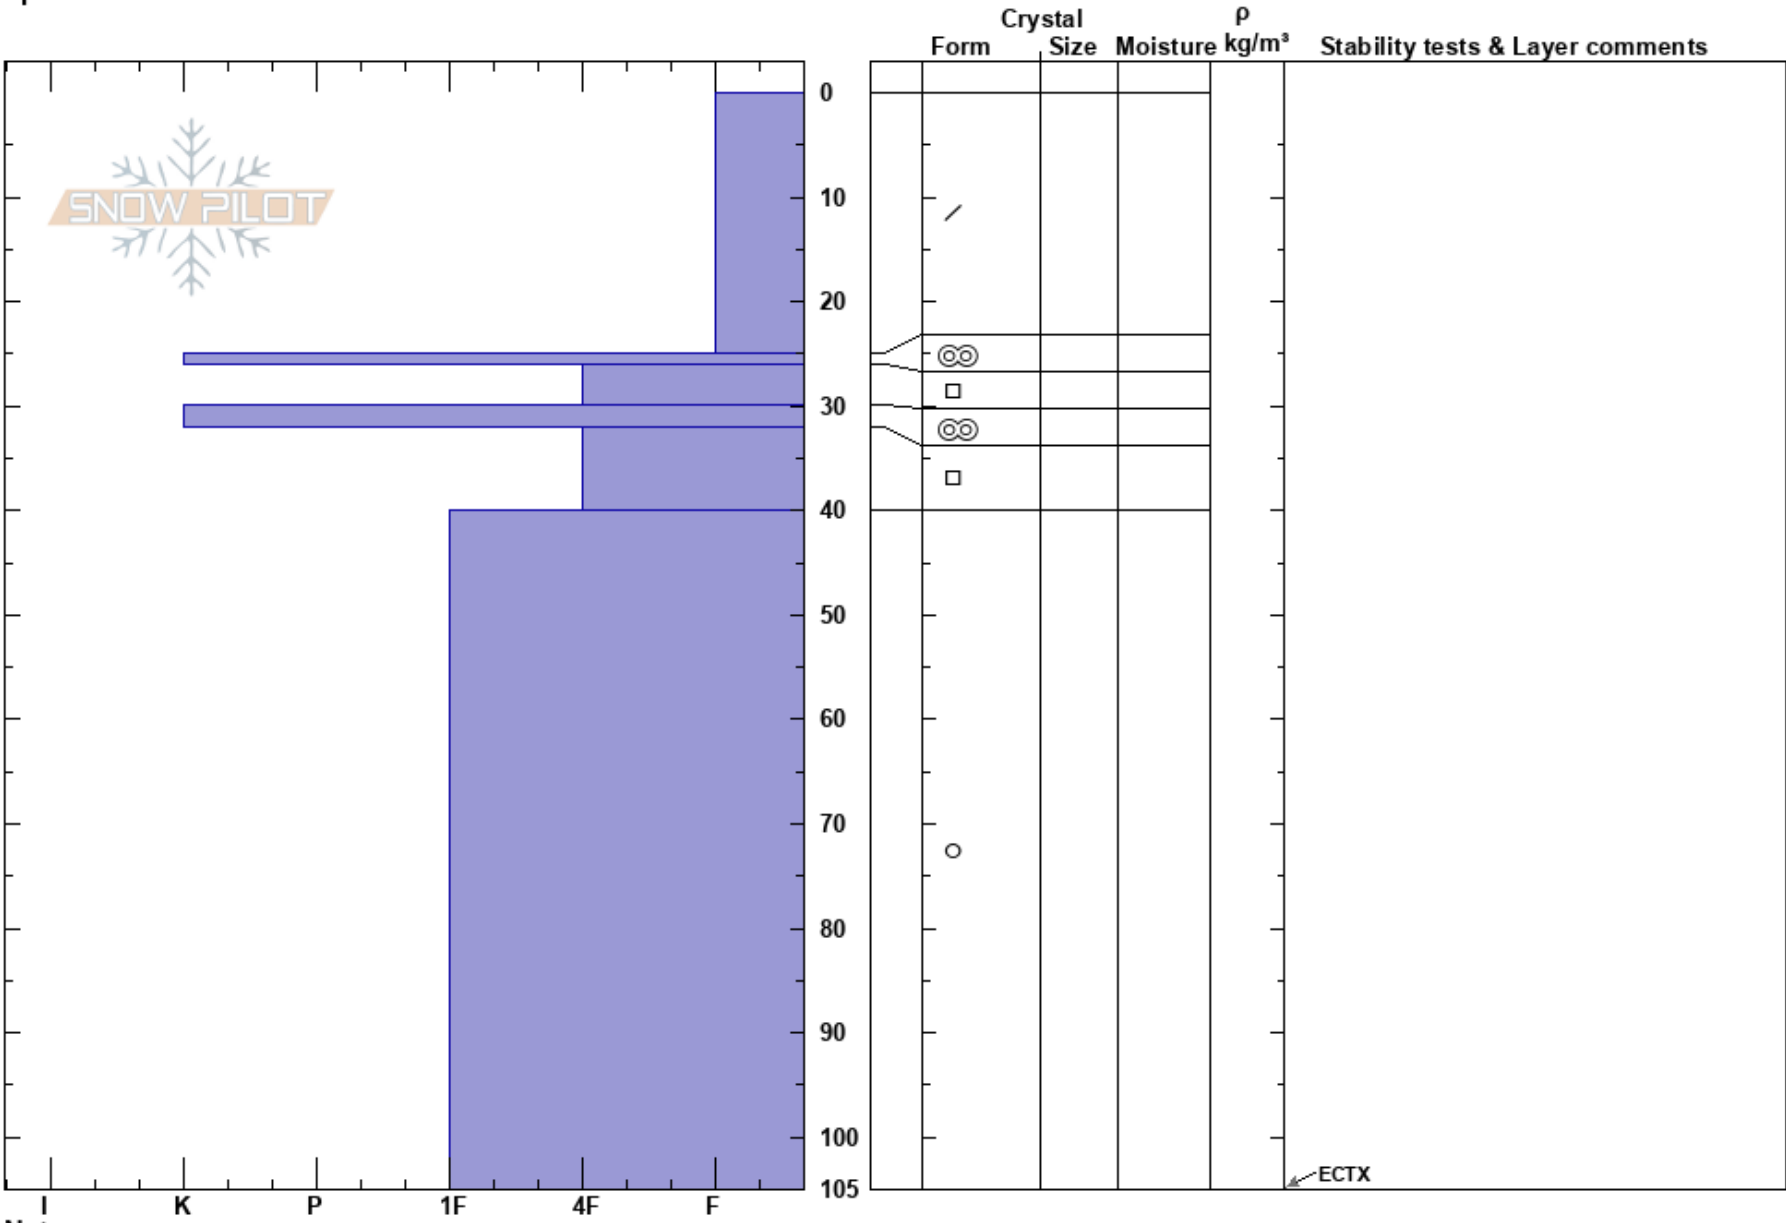

Høgvaglen2
 Jotunheimen
 Norway
Elevation:
Aspect:
Specifics:

Sverre Dahli
 17/01/2018 - 14:39
Co-ord: 32V MP 60369 21031
Slope Angle: 27°
Wind Loading: previous

Stability: HS:105
Air Temperature: -14°C
Sky Cover: CLR
Precipitation: NO
Wind: SE Calm

Layer Notes:

Notes:

ECTX