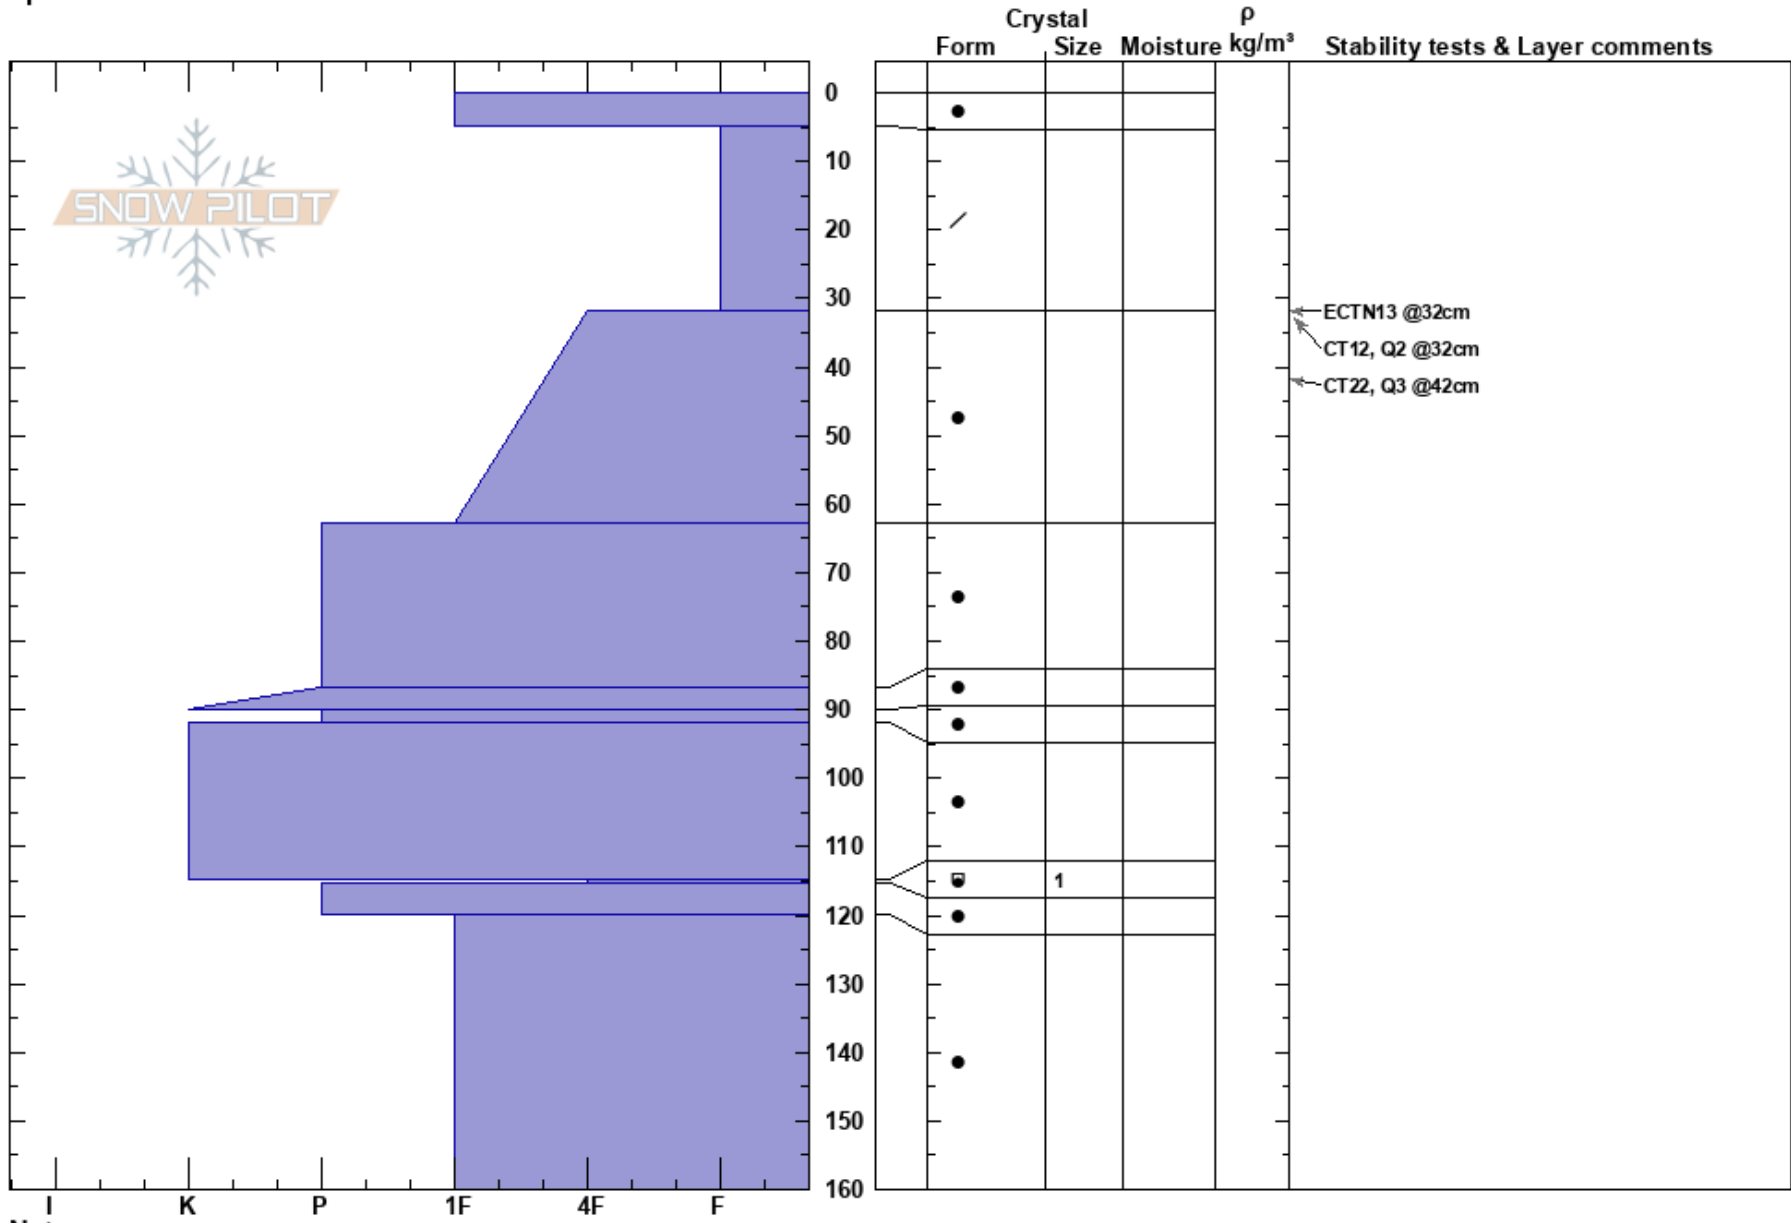

Rundhøe Vest
 Jotunheimen
 Norway
Elevation:
Aspect:
Specifics:

Stian Sommer
 17/01/2018 - 10:30
Co-ord: 32V MP 56462 28198
Slope Angle:
Wind Loading:

Stability: **HS:**160 **Layer Notes:**
Air Temperature: -25°C **PF:**5 115-115.5cm:Problematic layer
Sky Cover: CLR
Precipitation: NO
Wind: S Calm