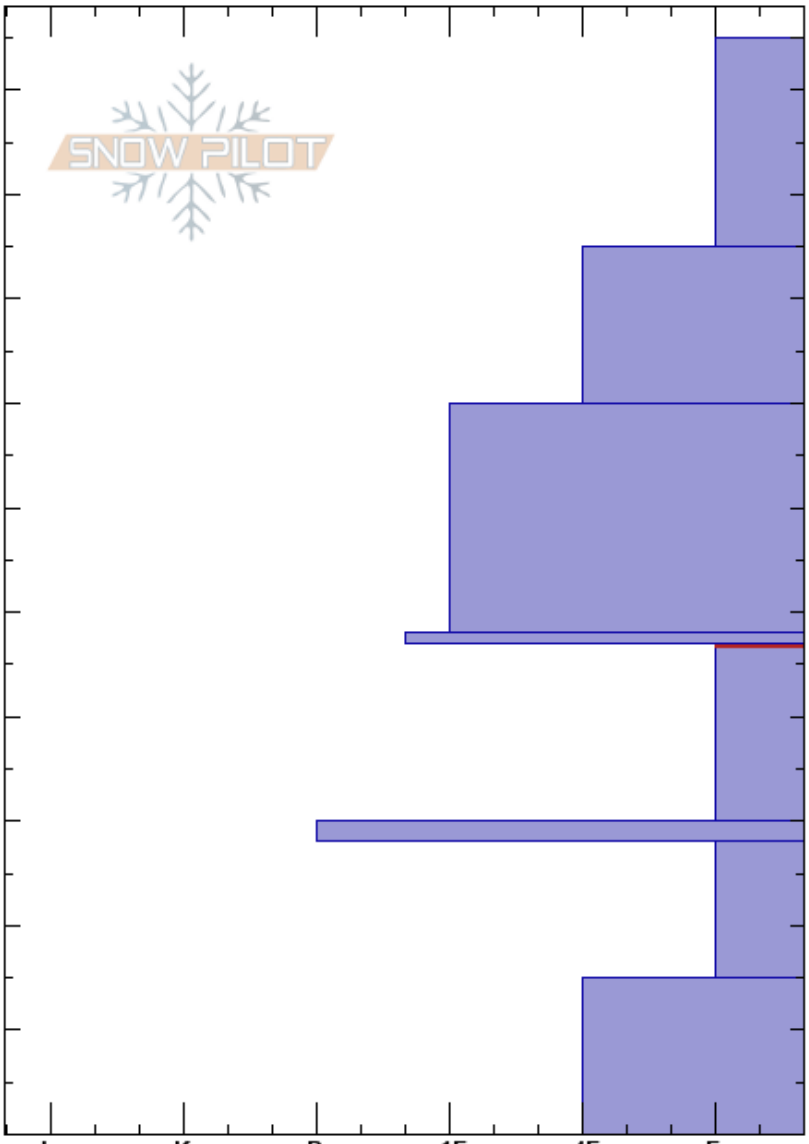

Avalanche Bowl  
 Teton Range  
 WY  
 Elevation: 9000 ft  
 Aspect: N  
 Specifics:

John Fitzgerald  
 12/02/2023 - 11:00am  
 Co-ord: 43.48312N, -110.95326W  
 Slope Angle: 25°  
 Wind Loading: no

Stability: Fair  
 Air Temperature: -6°C  
 Sky Cover: OVC  
 Precipitation: S-1  
 Wind: SW Calm

HS:105  
 PF:80  
 PS:25  
 47-30cm: Problematic layer

Crystal Form	Crystal Size	Moisture	$\rho$ kg/m <sup>3</sup>	Stability tests & Layer comments
+				
/				← ECTN2 @90cm
•				
■				← ECTP18 @47cm
□	3			
■				
□	2			
□	1.5			