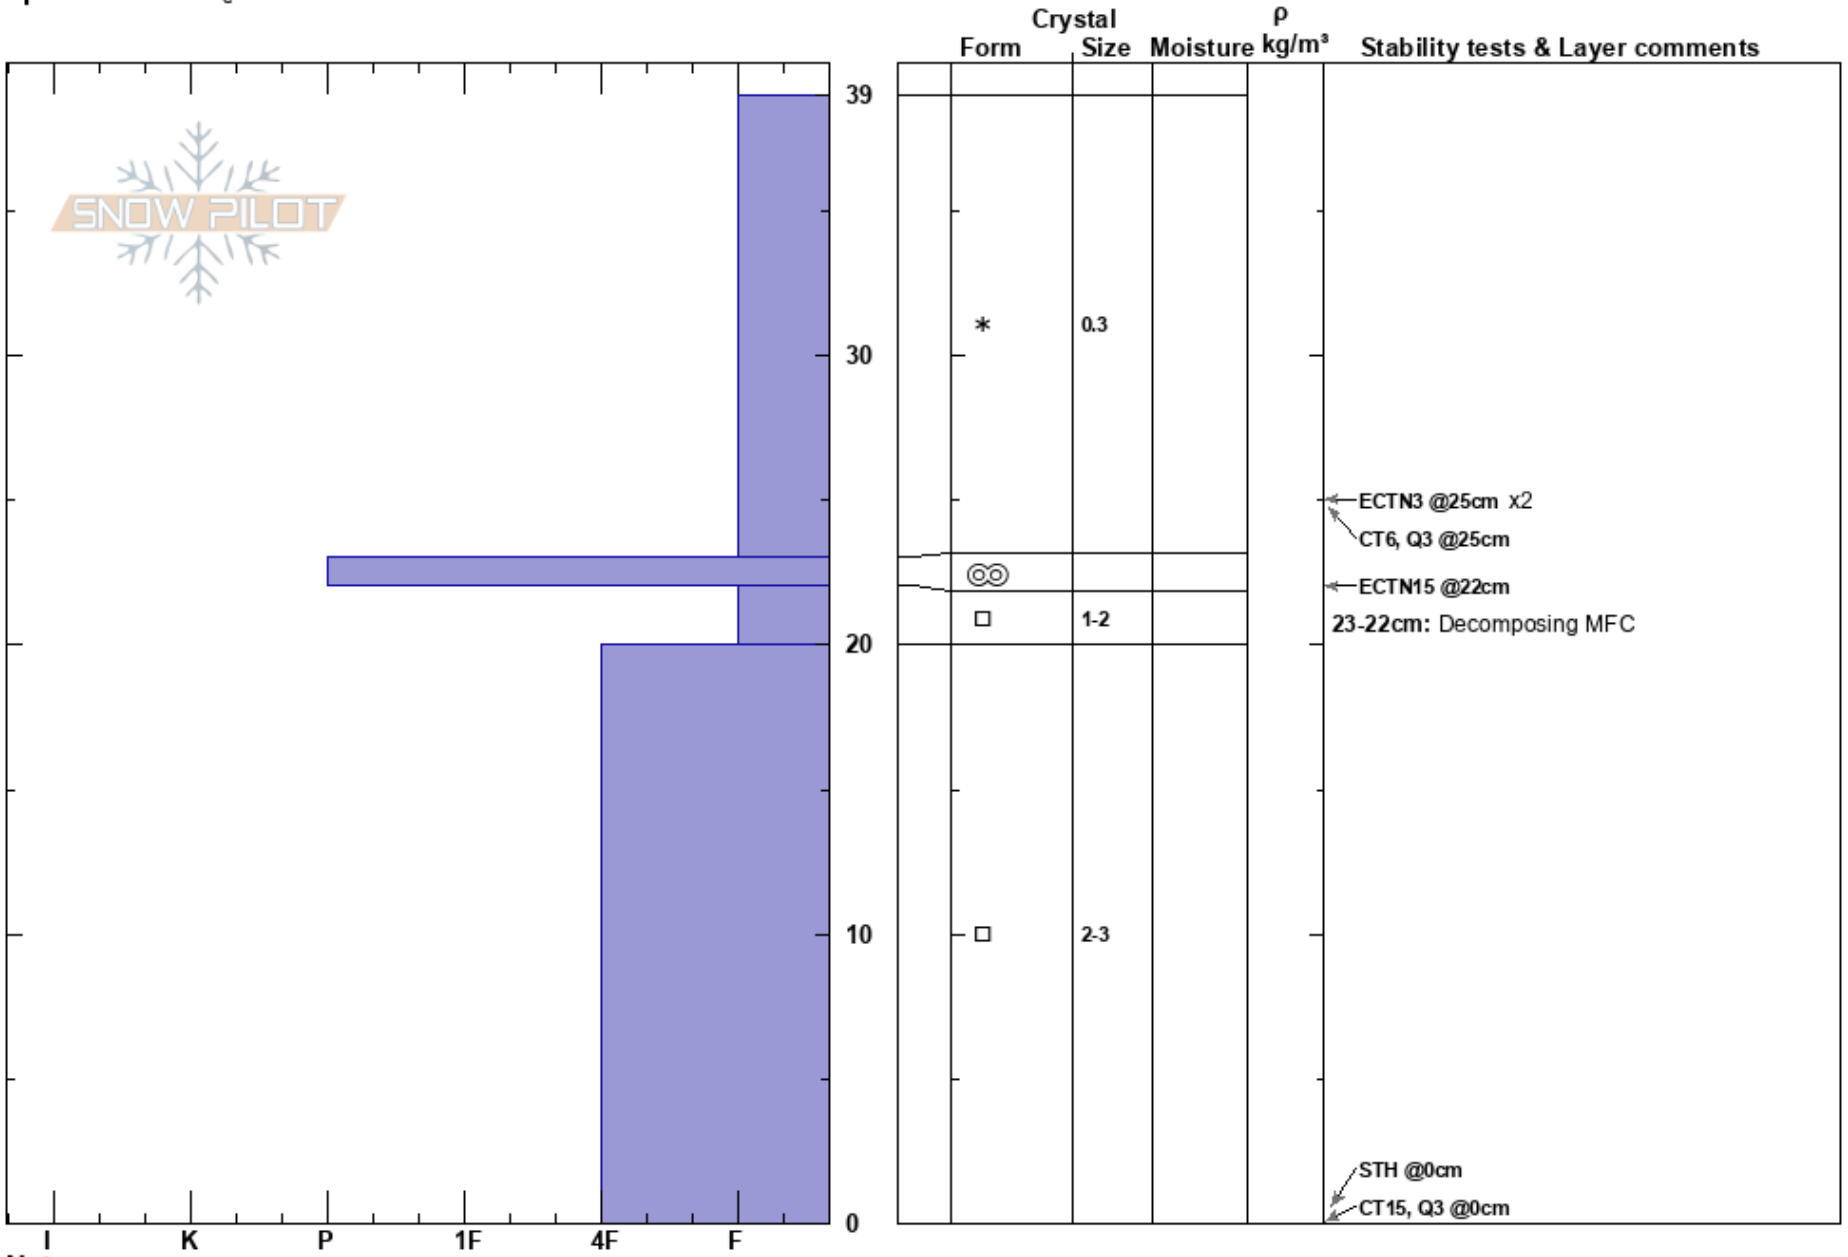

Mt Glory Exp #3
 Teton Range
 WY
Elevation: 9870 ft
Aspect: SE
Specifics: Cracking

Brenden Cronin
 12/01/2023 - 2:55pm
Co-ord:
Slope Angle: 28°
Wind Loading: yes

Stability: Fair
Air Temperature: 11°F
Sky Cover: BKN
Precipitation: S-1
Wind: SW Light Breeze

HS:39
PF:39
PS:20
Layer Notes:
 23-22cm: Decomposing MFC
 22-20cm: Problematic layer

Notes: Poor structure, fair stability.
 Pit score: 4 (out of 9)