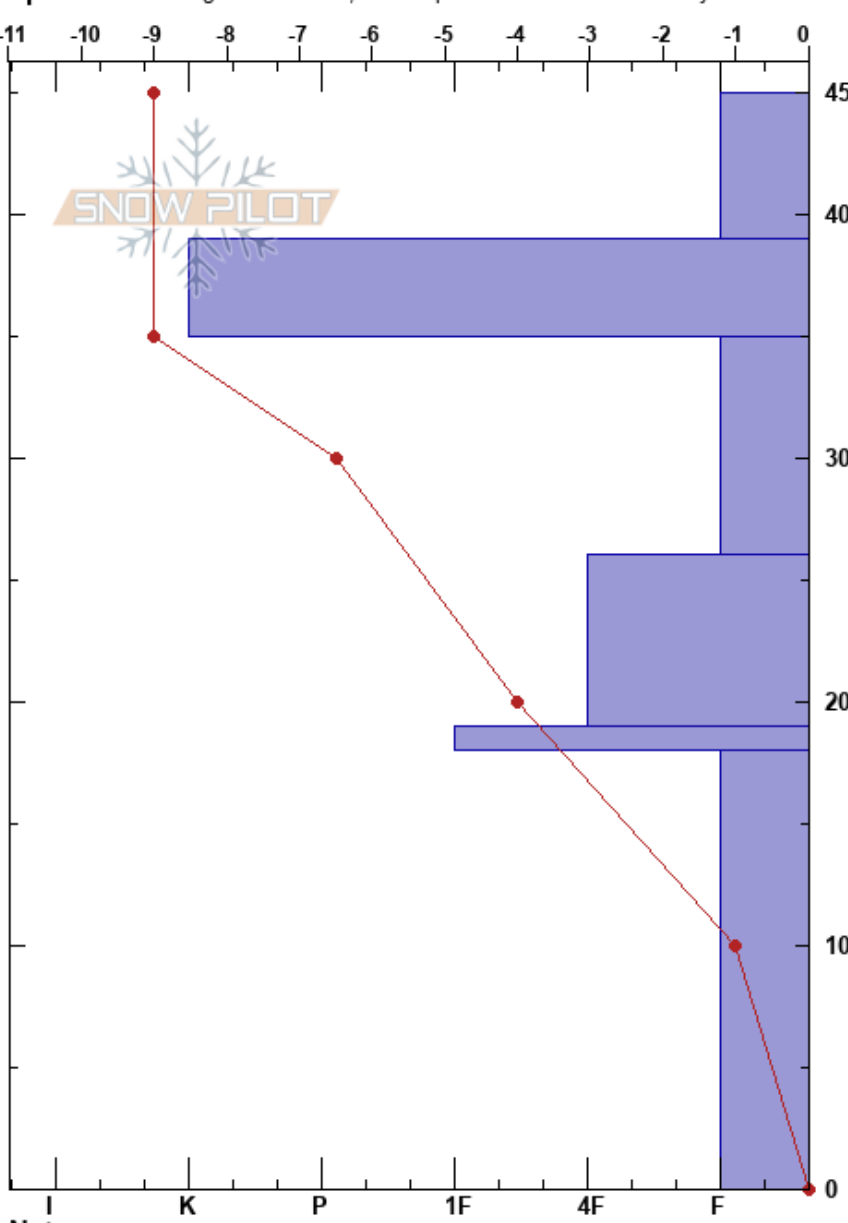

Y.C. 9,350' NE
 Madison Range-N
 MT
 Elevation: 9350 ft
 Aspect: 60°
 Specifics: Pit dug in a Ski Area; Pit is representative of backcountry

Alex Marienthal
 11/30/2023 - 12:20pm
 Co-ord: 45.23322N, -111.44754W
 Slope Angle: 25°
 Wind Loading: previous

Stability: **HS:45**
 Air Temperature: -6°C
 Sky Cover: BKN
 Precipitation: NO
 Wind: Calm

Layer Notes:
 35-26cm: Problematic layer
 18-0cm: striated and small cups

Form	Crystal Size	Moisture	ρ kg/m ³	Stability tests & Layer comments
☐	1			
●	0.5			
☐	2			← PST15/100 (SF) @34cm
☐	1.5-2			← CTV, Q2 @29cm ← CT11, Q3 @29cm ← ECTN14 @29cm
⊗	1.5-2			
☐	2			18-0cm: striated and small cups