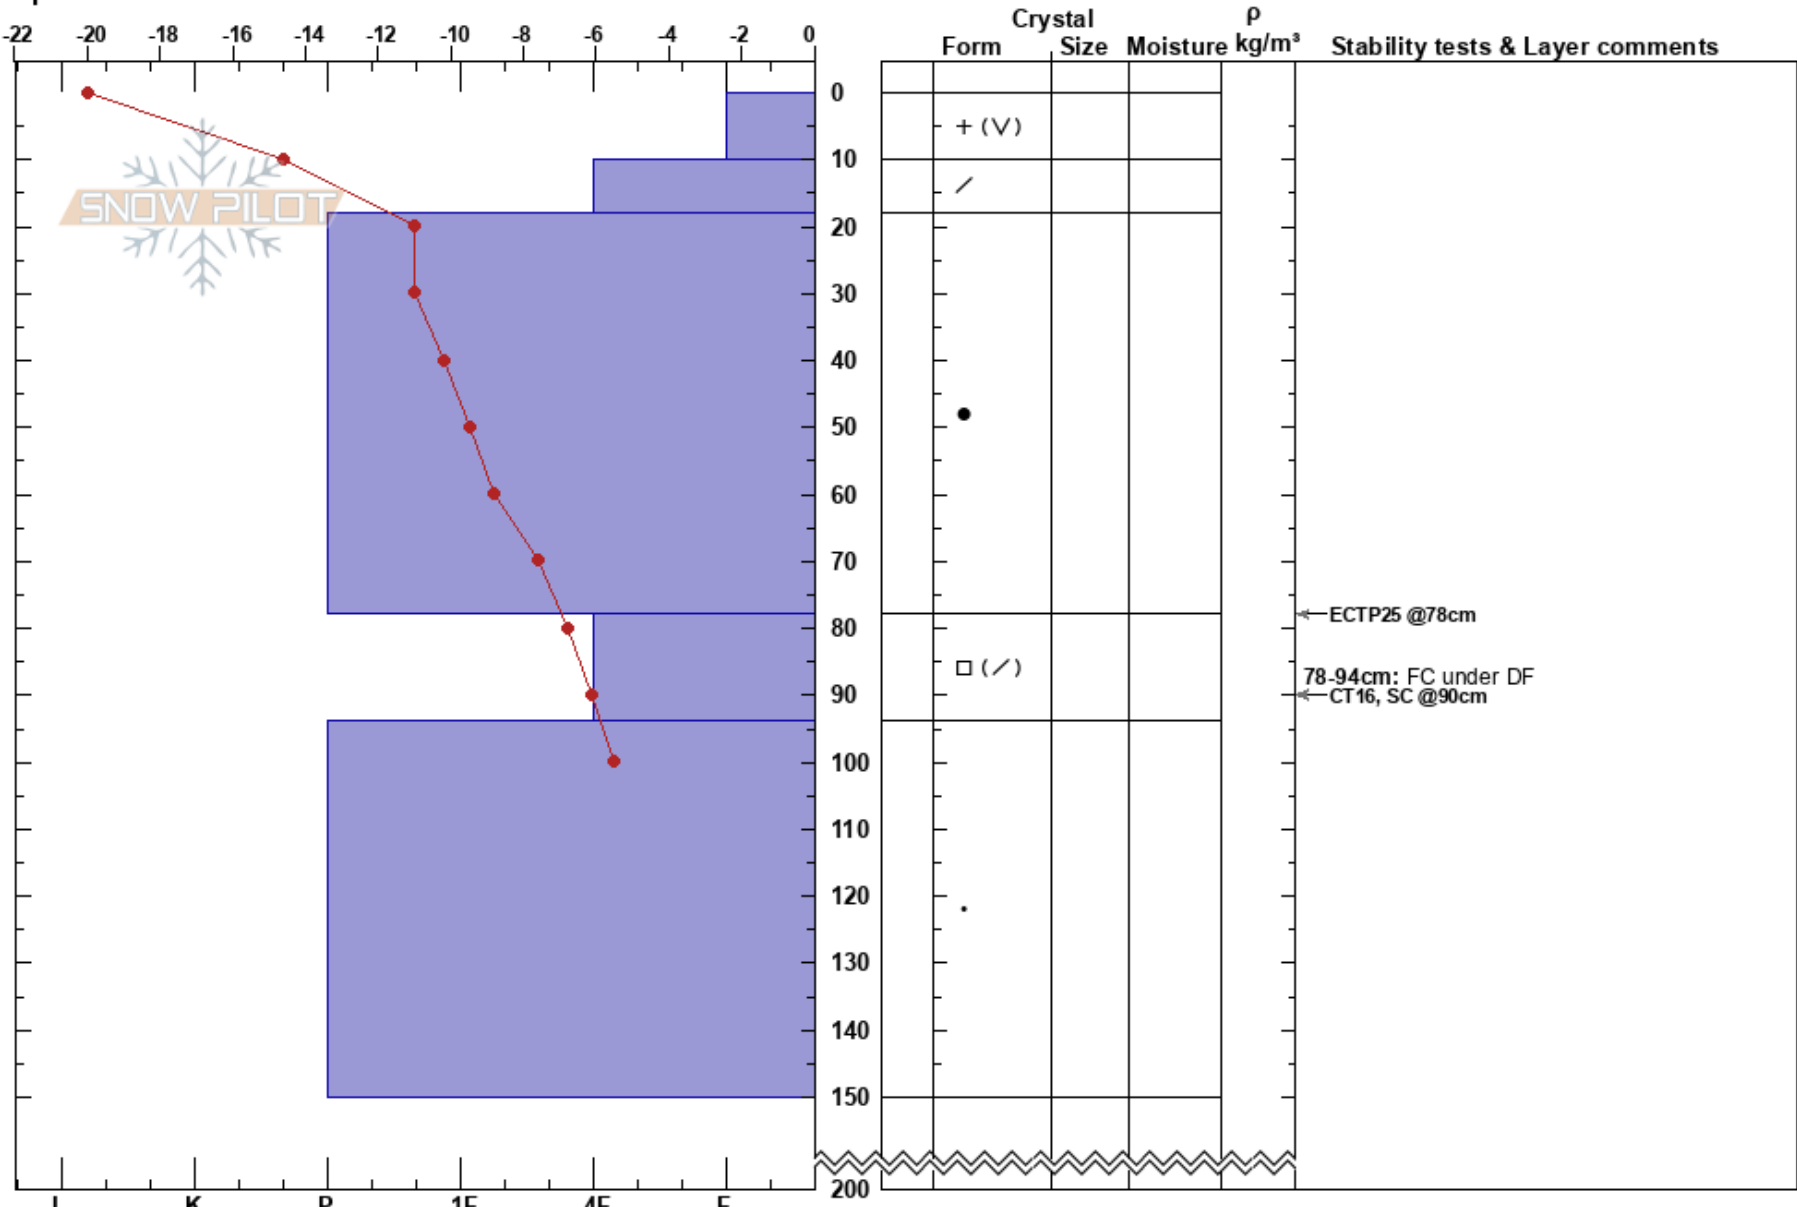

Gläntan vid Centrum
 Västra Vindelfjällen
 Sweden
Elevation: 692 m
Aspect: 257°
Specifics:

Sam Hedman
 02/12/2023 - 11:45
Co-ord: 65.82216N, 15.10395E
Slope Angle: 15°
Wind Loading:

Stability: HS:200
Air Temperature: -20°C **PF:** 15
Sky Cover: CLR
Precipitation: NO
Wind: Calm
Layer Notes:
 78-94cm: FC under DF
 78-94cm: Problematic layer