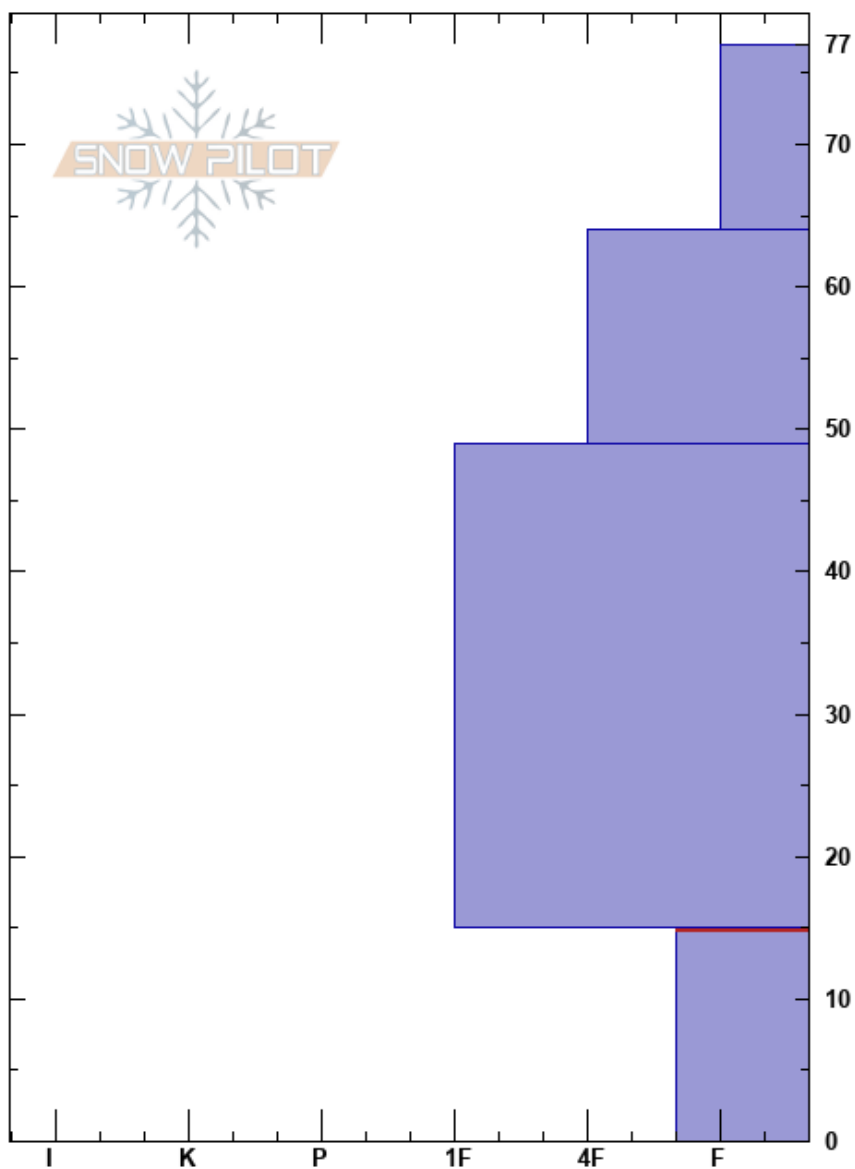

Micro-Dot
 Hatcher Pass
 AK
Elevation: 3887 ft
Aspect: SE
Specifics: We skied slope

Ryan Lewthwaite
 12/01/2023 - 1:00pm
Co-ord: 61.79218N, -149.26189W
Slope Angle: 20°
Wind Loading: previous

Stability: Good
Air Temperature: 20°F
Sky Cover: CLR
Precipitation: NO
Wind: Calm

HS: 77
PF: 22
PS: 14
 15-0cm: striated cupped clusters
 15-0cm: Problematic layer

	Crystal		ρ kg/m ³	Stability tests & Layer comments
	Form	Size		
77				
70				
60				
50				
40				
30				
20				
15	⊖	1-3	D-M	← ECTP21 @15cm ← PST40/100 (End) @15cm 15-0cm: striated cupped clusters
10				
0				