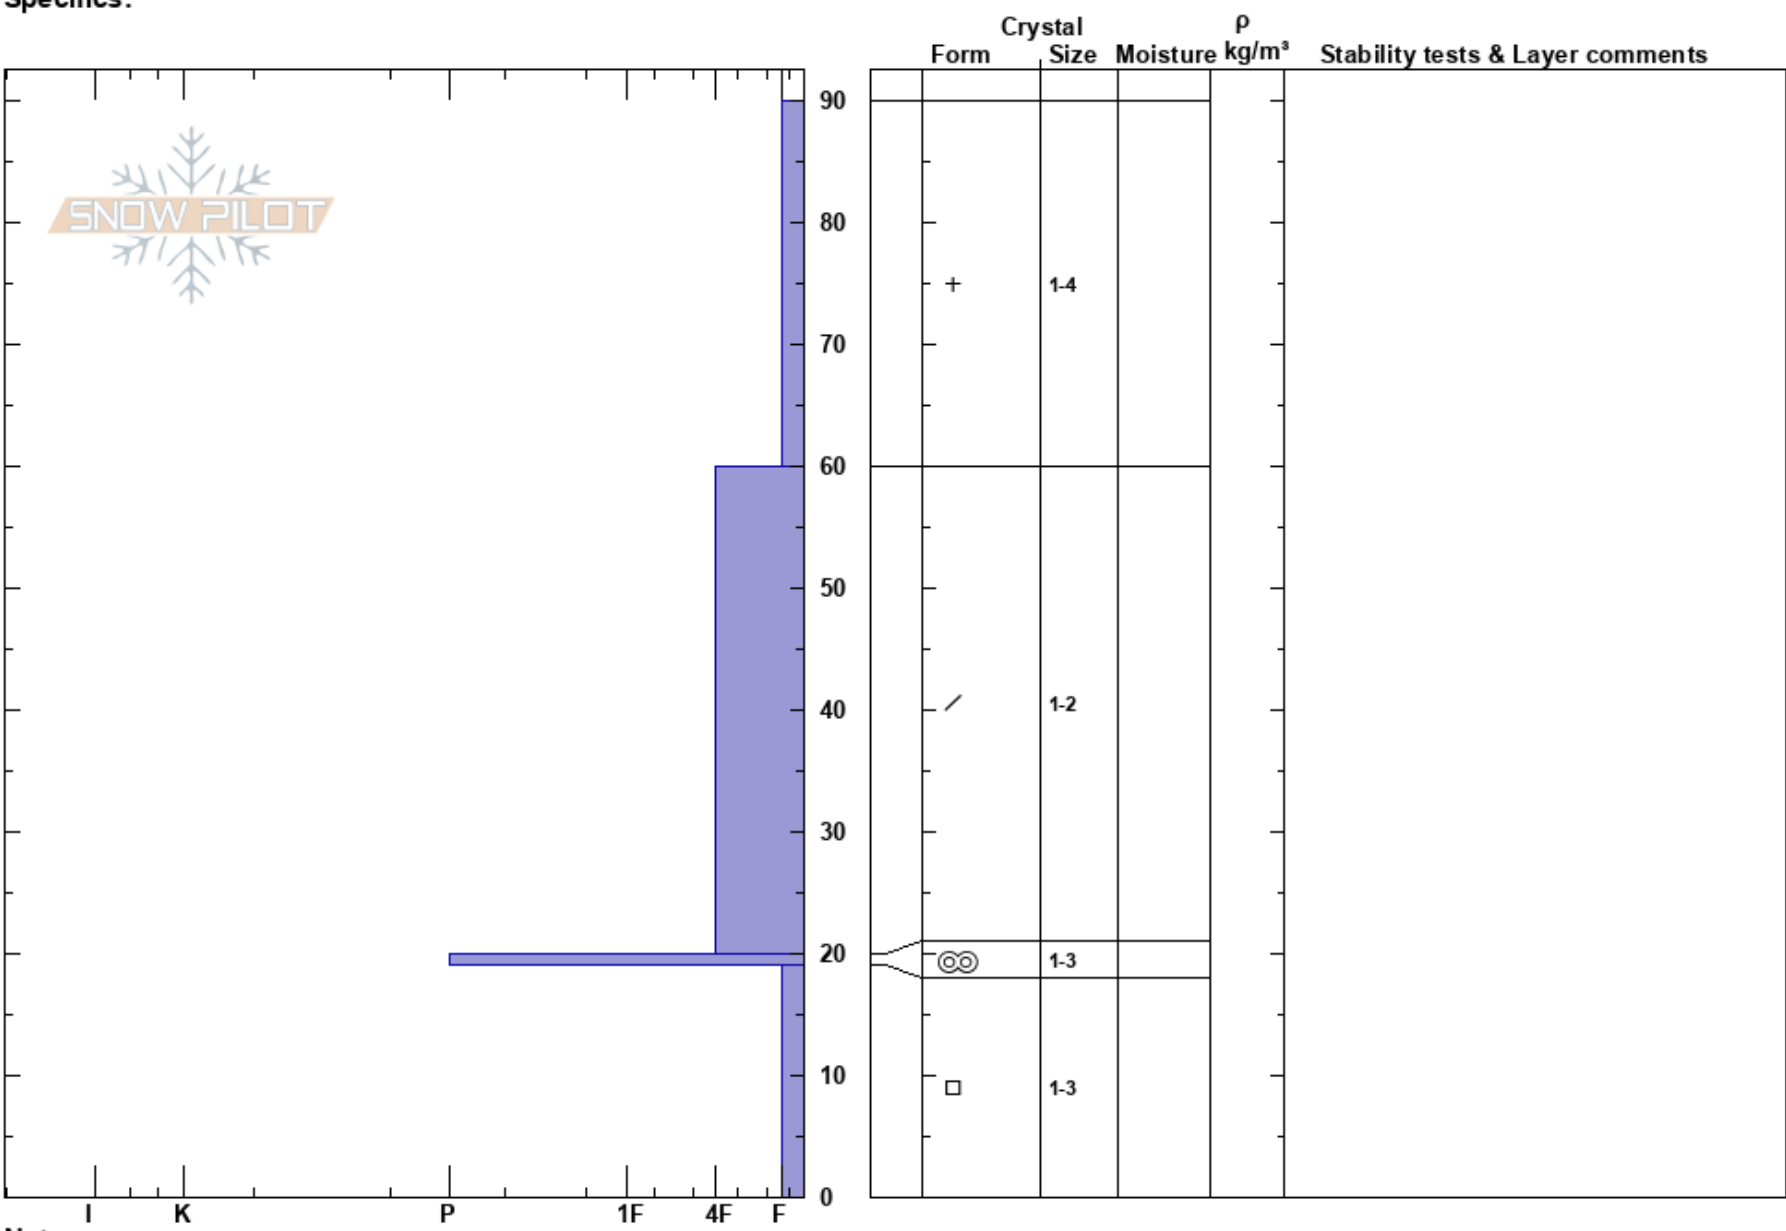

Catherines Pass
 Wasatch Range
 UT
 Elevation: 10040 ft
 Aspect: 35°
 Specifics:

Quinn Graves
 12/01/2023 - 3:00am
 Co-ord: 40.58111N, -111.60417W
 Slope Angle: 25°
 Wind Loading: no

Stability:
 Air Temperature:
 Sky Cover: OVC
 Precipitation: S1
 Wind: NW Light Breeze

HS:90
 Layer Notes:
 19-0cm: Problematic layer

Notes: