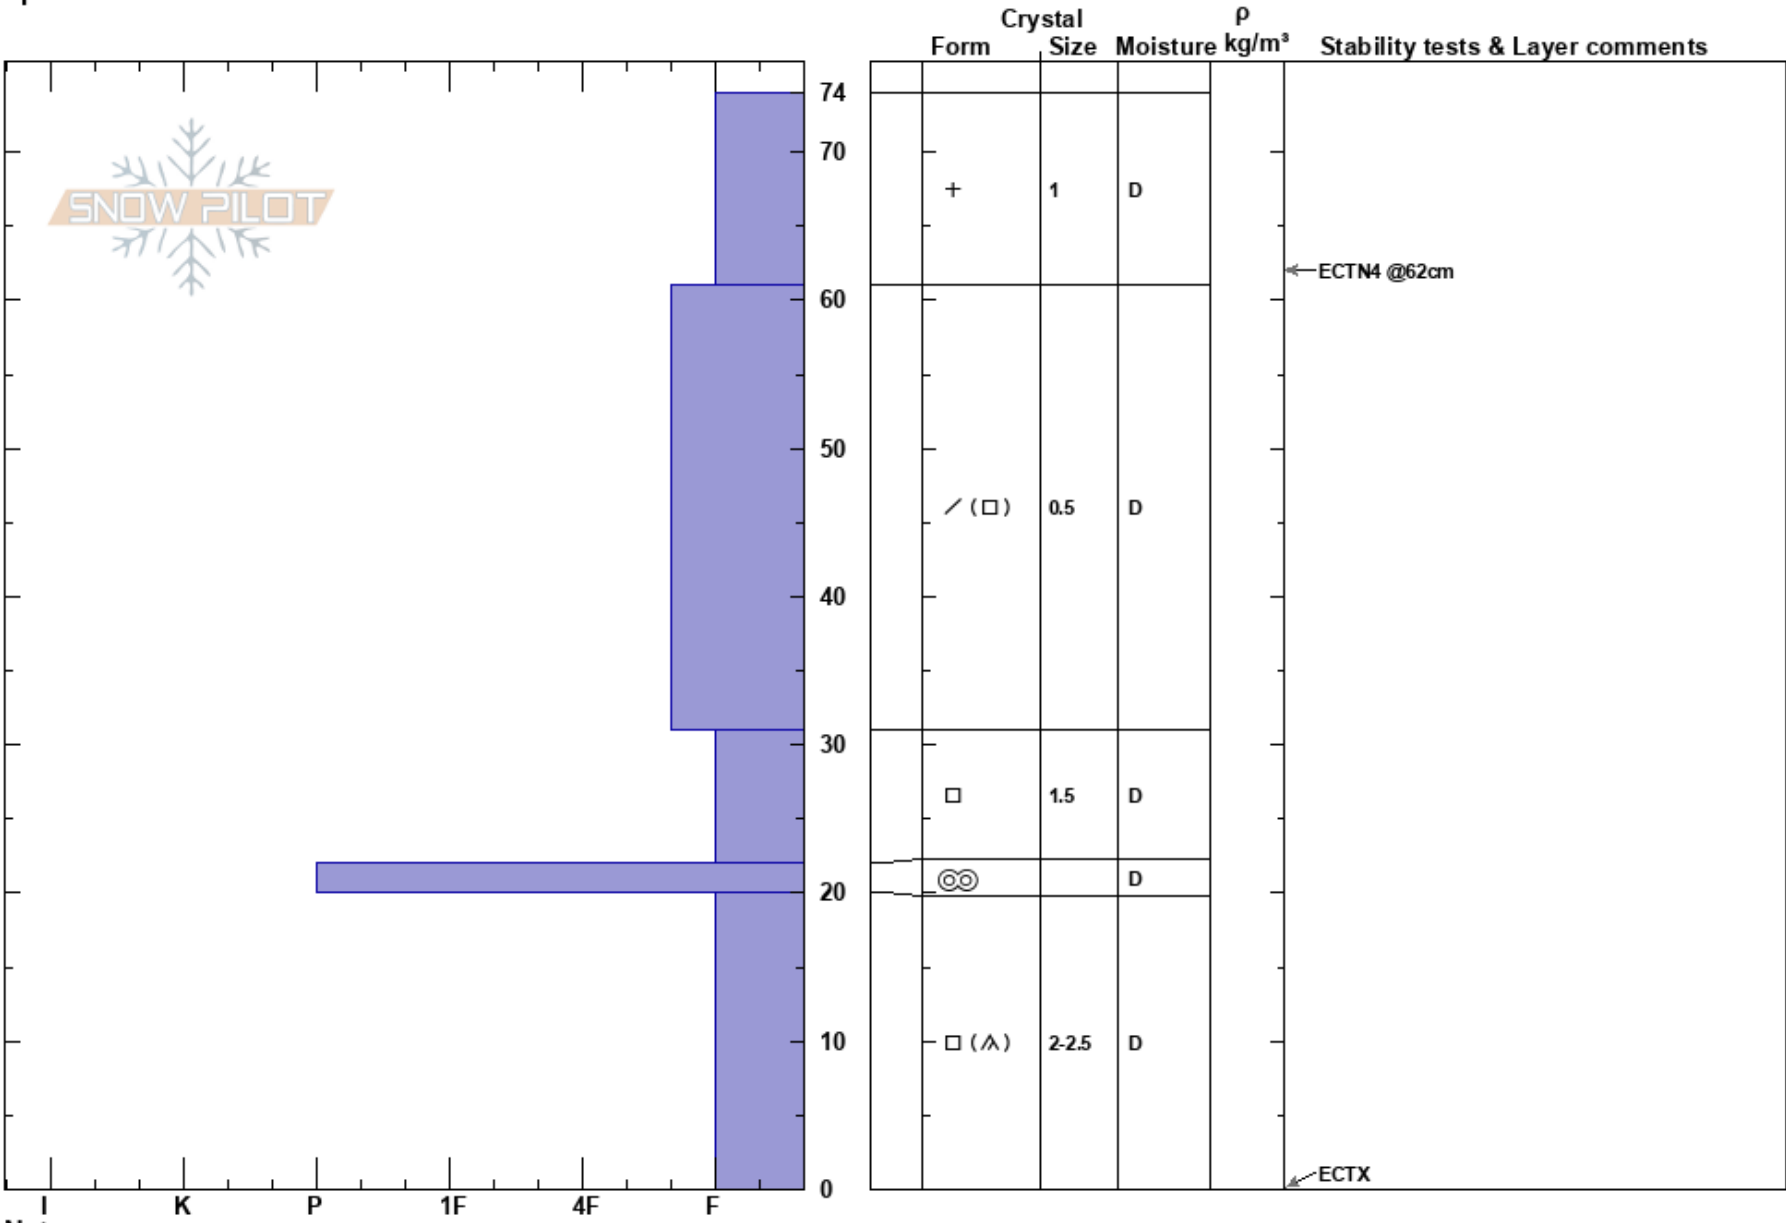

Richmond Ridge  
 Aspen Snowmass  
 CO  
 Elevation: 11000 ft  
 Aspect: NE  
 Specifics:

Chris Edwards  
 12/01/2023 - 12:00pm  
 Co-ord: 39.13720N, -106.80848E  
 Slope Angle: 25°  
 Wind Loading: no

Stability: Good  
 Air Temperature: -9°C  
 Sky Cover: OVC  
 Precipitation: S1  
 Wind: W Calm

HS:74  
 PF:65  
 PS:30  
 20-0cm: Problematic layer

Notes: