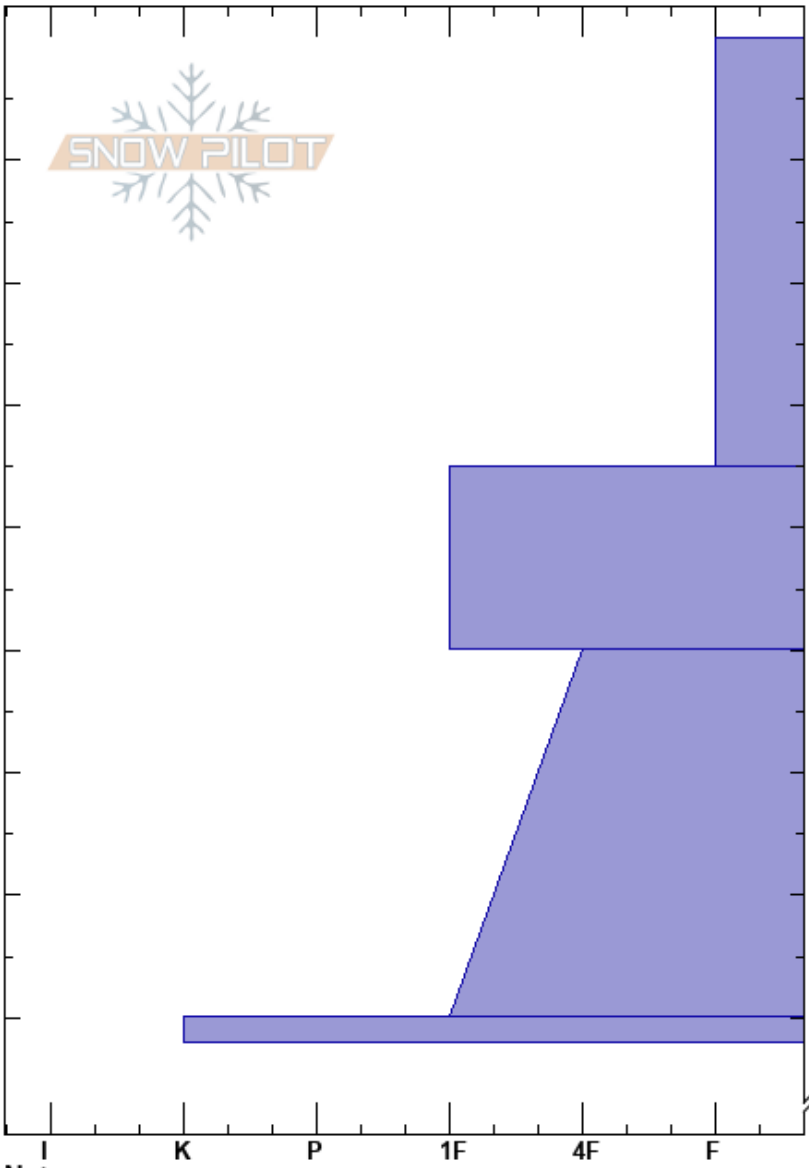

Høgvaglen
 Jotunheimen
 Norway
Elevation: 1480 m
Aspect: NW
Specifics: Pit dug in a Ski Area; We skied slope

Kristian S
 17/01/2018 - 10:00
Co-ord: 32V MP 60911 22636
Slope Angle: 25°
Wind Loading: no

Stability:
Air Temperature:
Sky Cover:
Precipitation: NO
Wind: Light Breeze

HS:100 **Layer Notes:**

Depth (m)	Crystal		Moisture	ρ kg/m ³	Stability tests & Layer comments
	Form	Size			
0 - 35					
35 - 48					
48 - 80					
80 - 82					
82 - 100					

Notes:

← ECTX