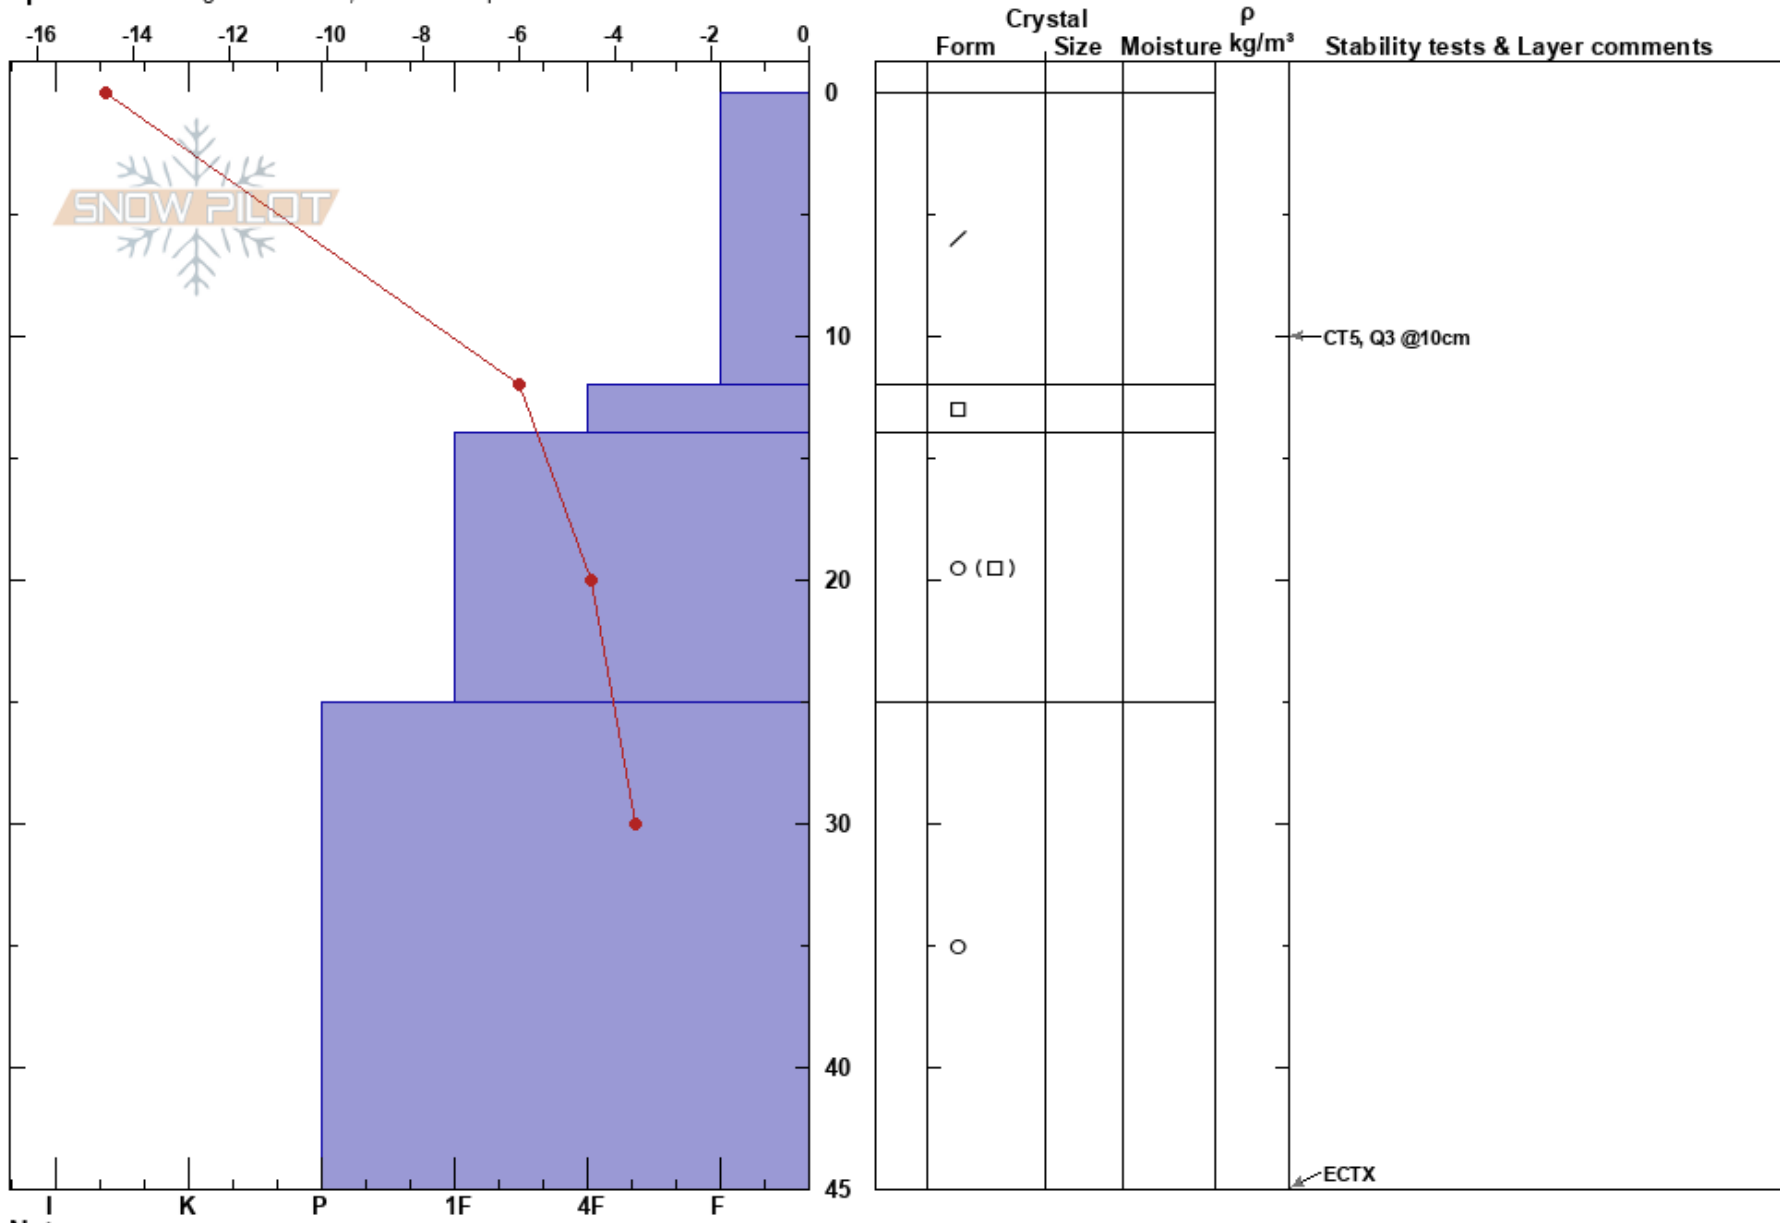

Rundhøe
 Jotunheimen
 Norway
Elevation:
Aspect: NW
Specifics: Pit dug in a Ski Area; We skied slope

Knut Vegard Melby
 17/01/2018 - 10:00
Co-ord: 32V MP 56682 28579
Slope Angle: 32°
Wind Loading: no

Stability: **HS:**45
Air Temperature: 12.6°C **PS:** 10
Sky Cover: CLR
Precipitation: NO
Wind: Calm

Layer Notes:

Notes: