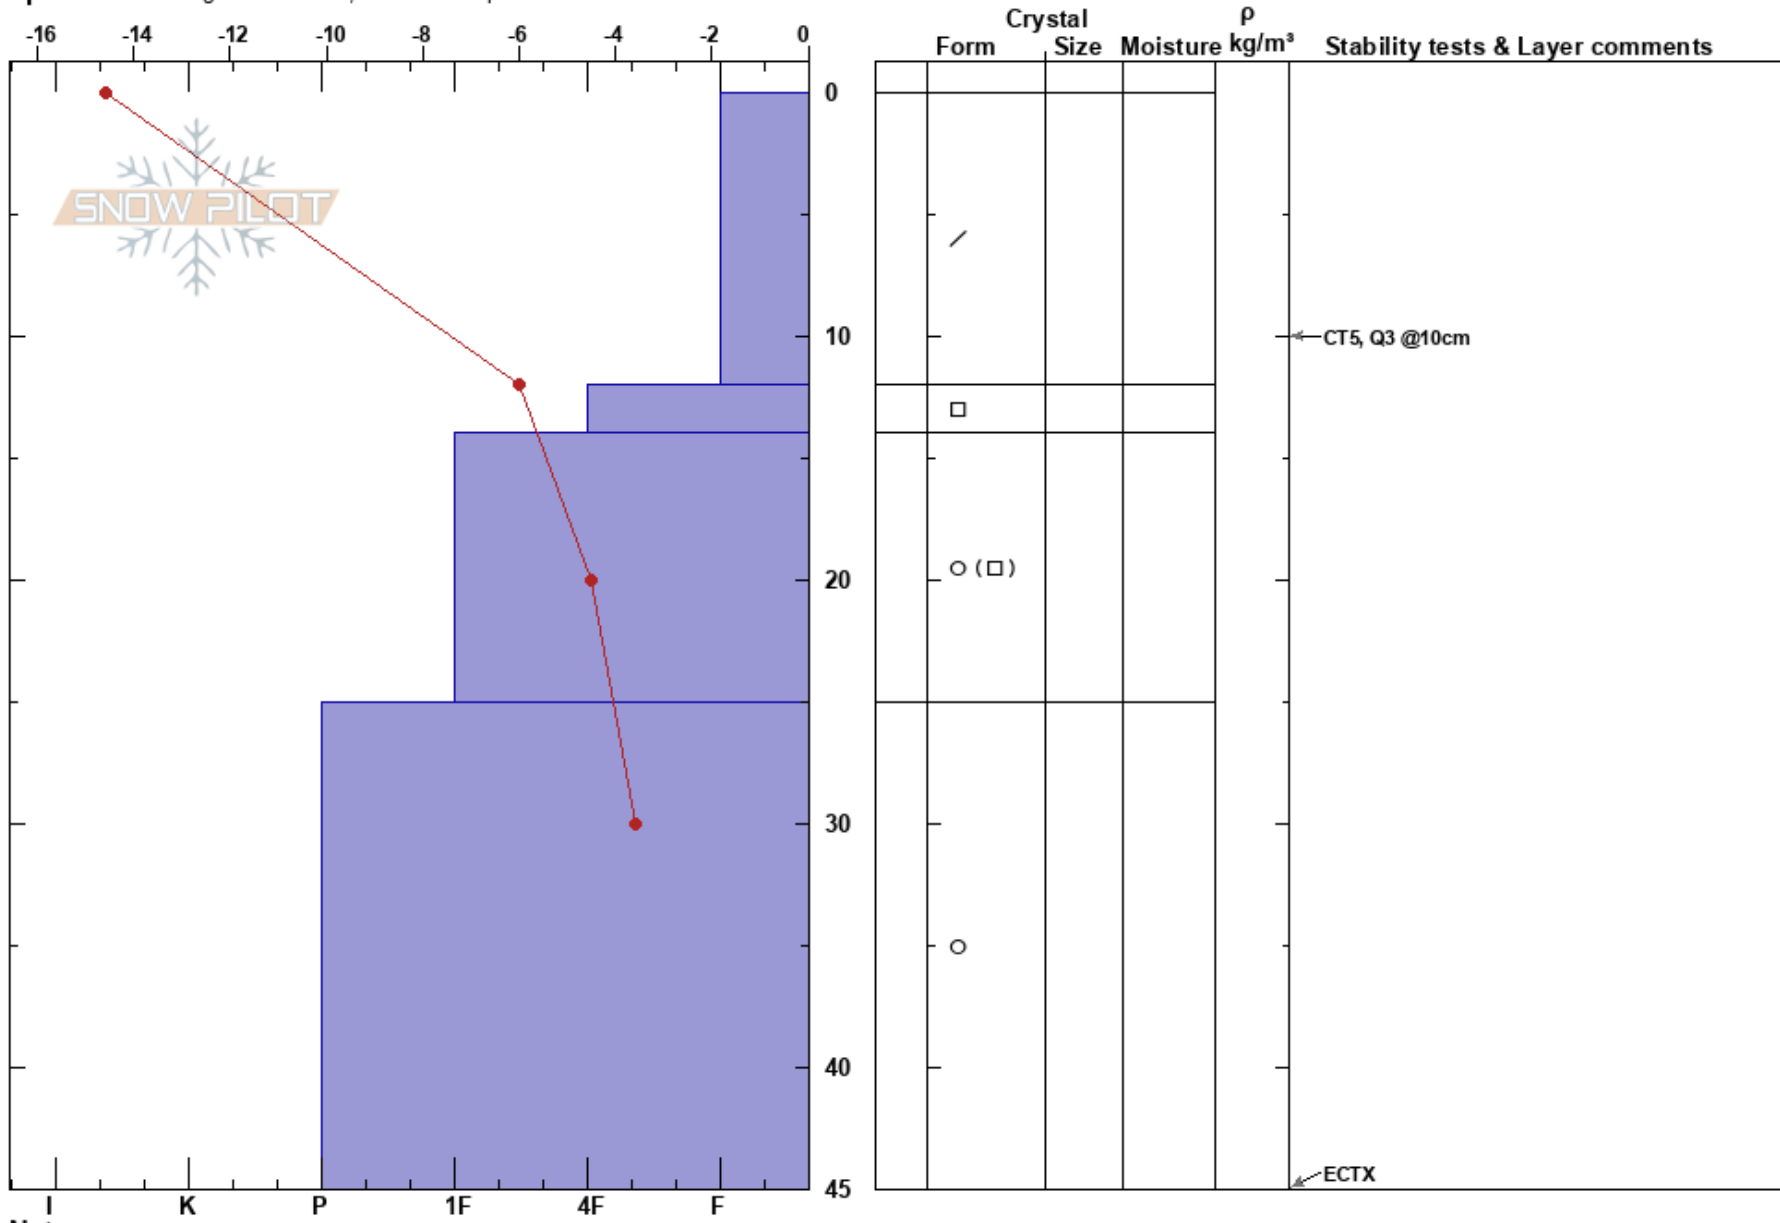

Rundhøe  
 Jotunheimen  
 Norway  
**Elevation:**  
**Aspect:** NW  
**Specifics:** Pit dug in a Ski Area; We skied slope

Knut Vegard Melby  
 17/01/2018 - 10:00  
**Co-ord:** 32V MP 56682 28579  
**Slope Angle:** 32°  
**Wind Loading:** no

**Stability:** **HS:**45  
**Air Temperature:** 12.6°C **PS:** 10  
**Sky Cover:** CLR  
**Precipitation:** NO  
**Wind:** Calm

**Layer Notes:**

Notes: