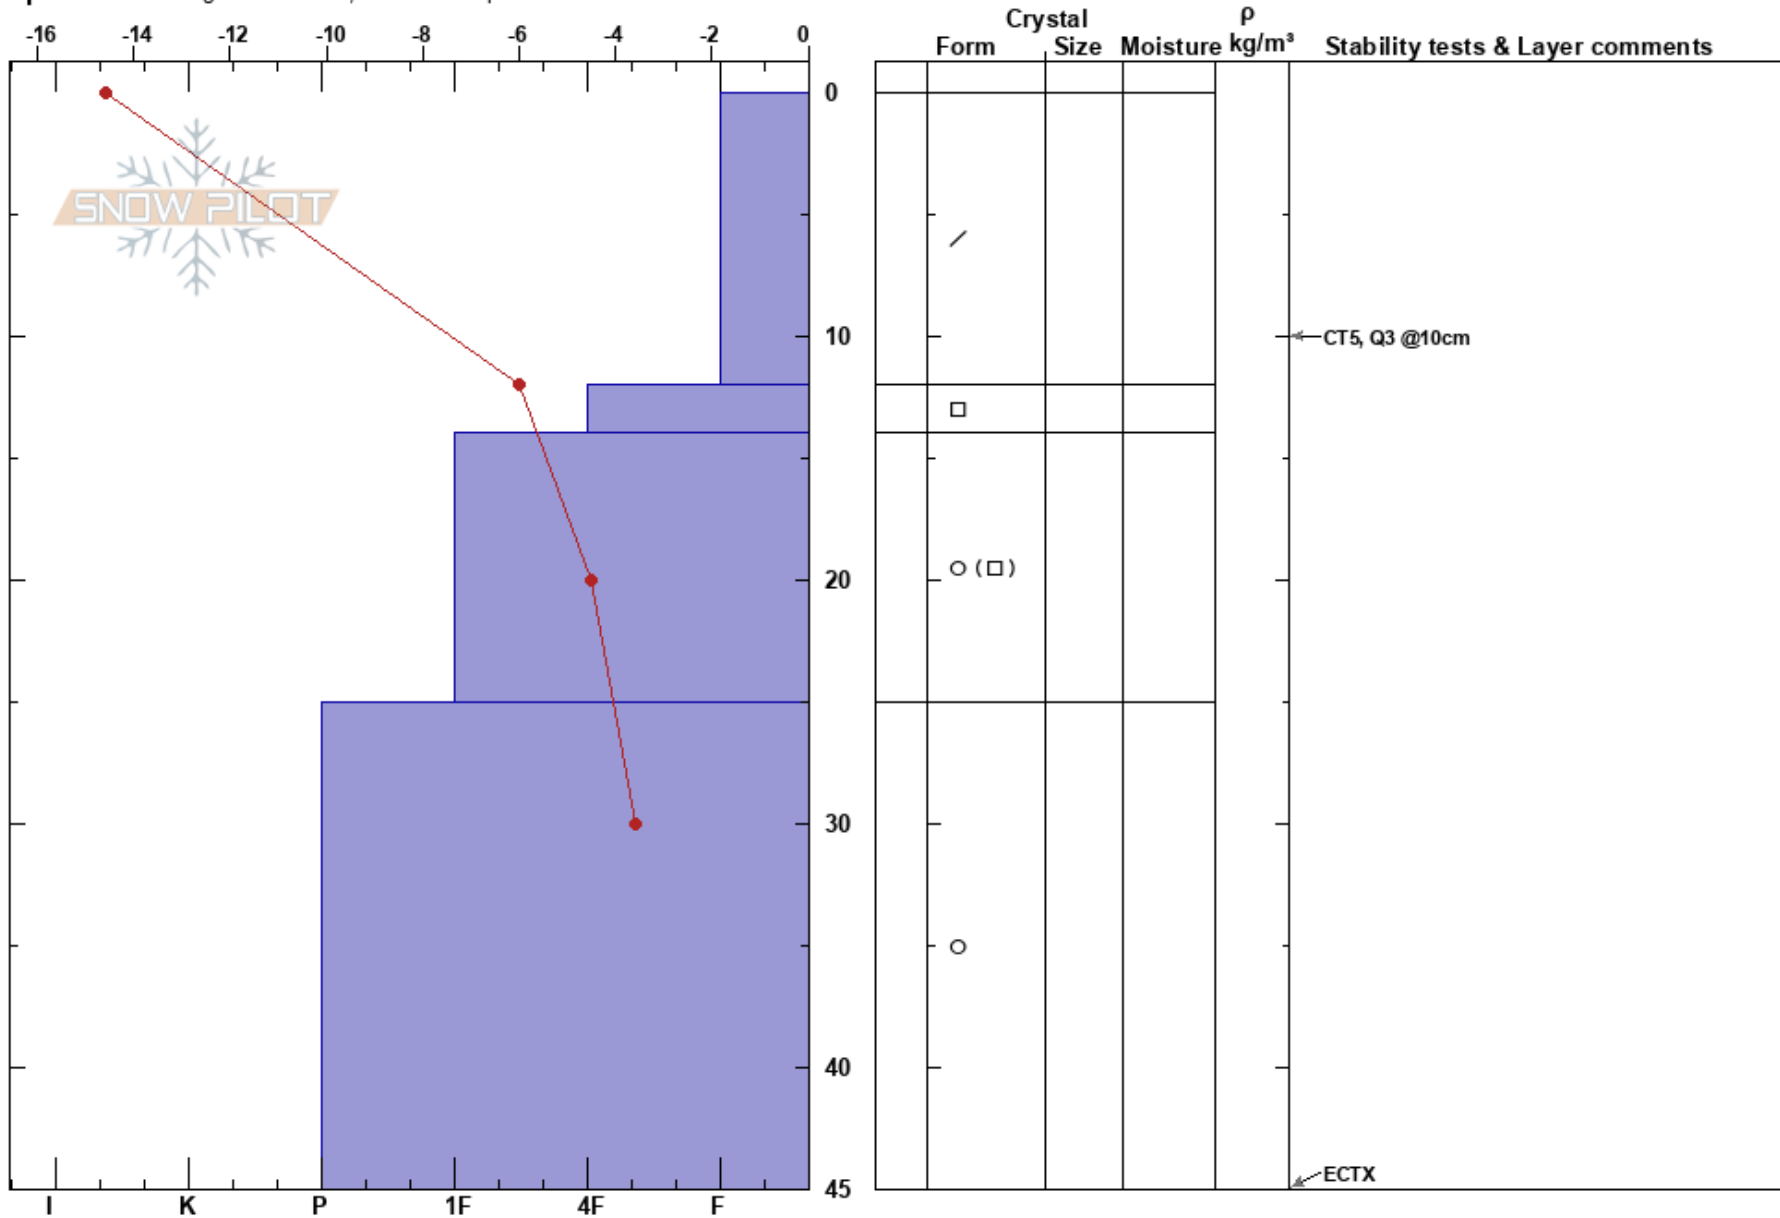

Rundhøe  
 Jotunheimen  
 Norway  
**Elevation:**  
**Aspect:** NW  
**Specifics:** Pit dug in a Ski Area; We skied slope

Knut Vegard Melby  
 17/01/2018 - 10:00  
**Co-ord:** 32V MP 56682 28579  
**Slope Angle:** 32°  
**Wind Loading:** no

**Stability:** **HS:**45  
**Air Temperature:** 12.6°C **PS:** 10  
**Sky Cover:** CLR  
**Precipitation:** NO  
**Wind:** Calm

**Layer Notes:**

**Notes:**