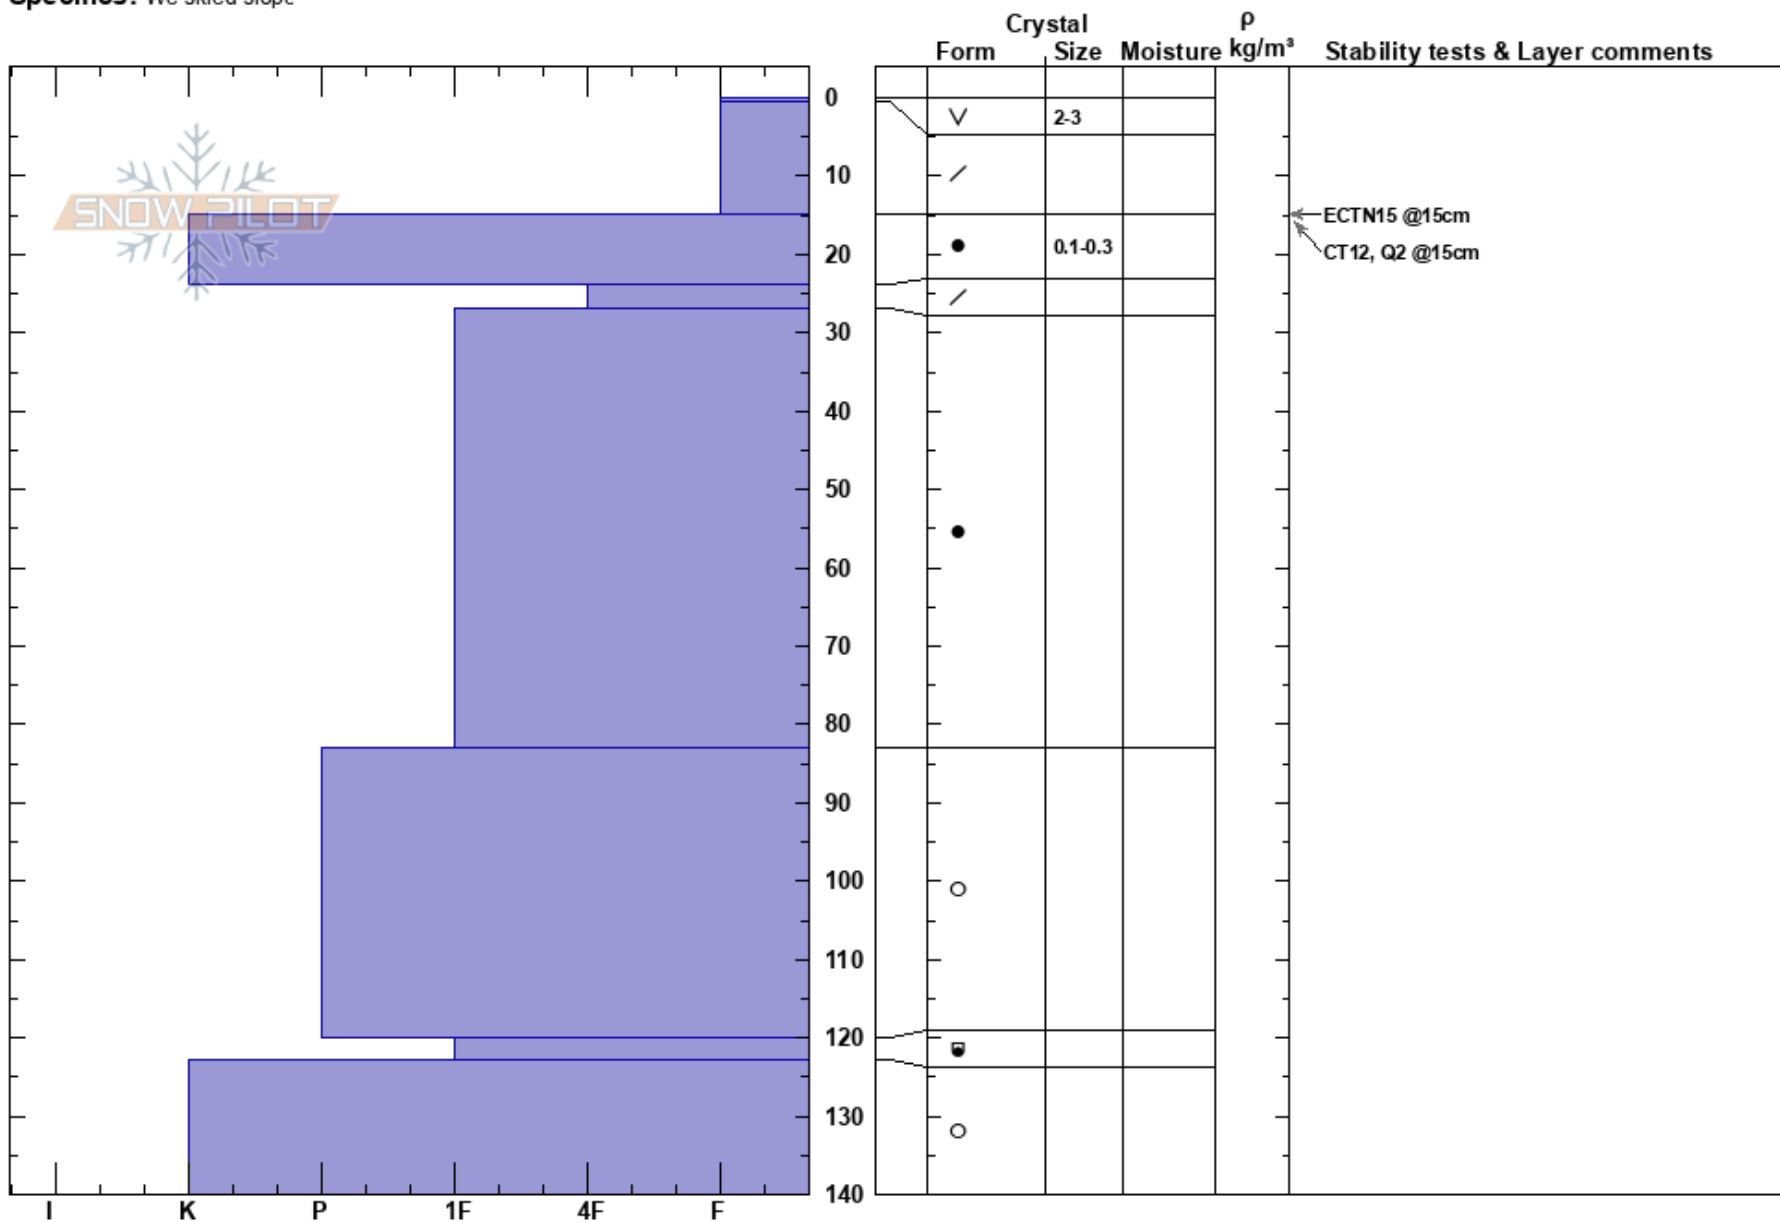

Rundhøe Nord
 Jotunheimen
 Norway
Elevation: 1290 m
Aspect: NE
Specifics: We skied slope

Magnus Bekker
 17/01/2018 - 10:15
Co-ord: 32V MP 56437 28660
Slope Angle: 28°
Wind Loading: previous

Stability: HS:140
Air Temperature: -10°C PF:20
Sky Cover: CLR
Precipitation: NO
Wind: S Calm

Layer Notes:

Notes: