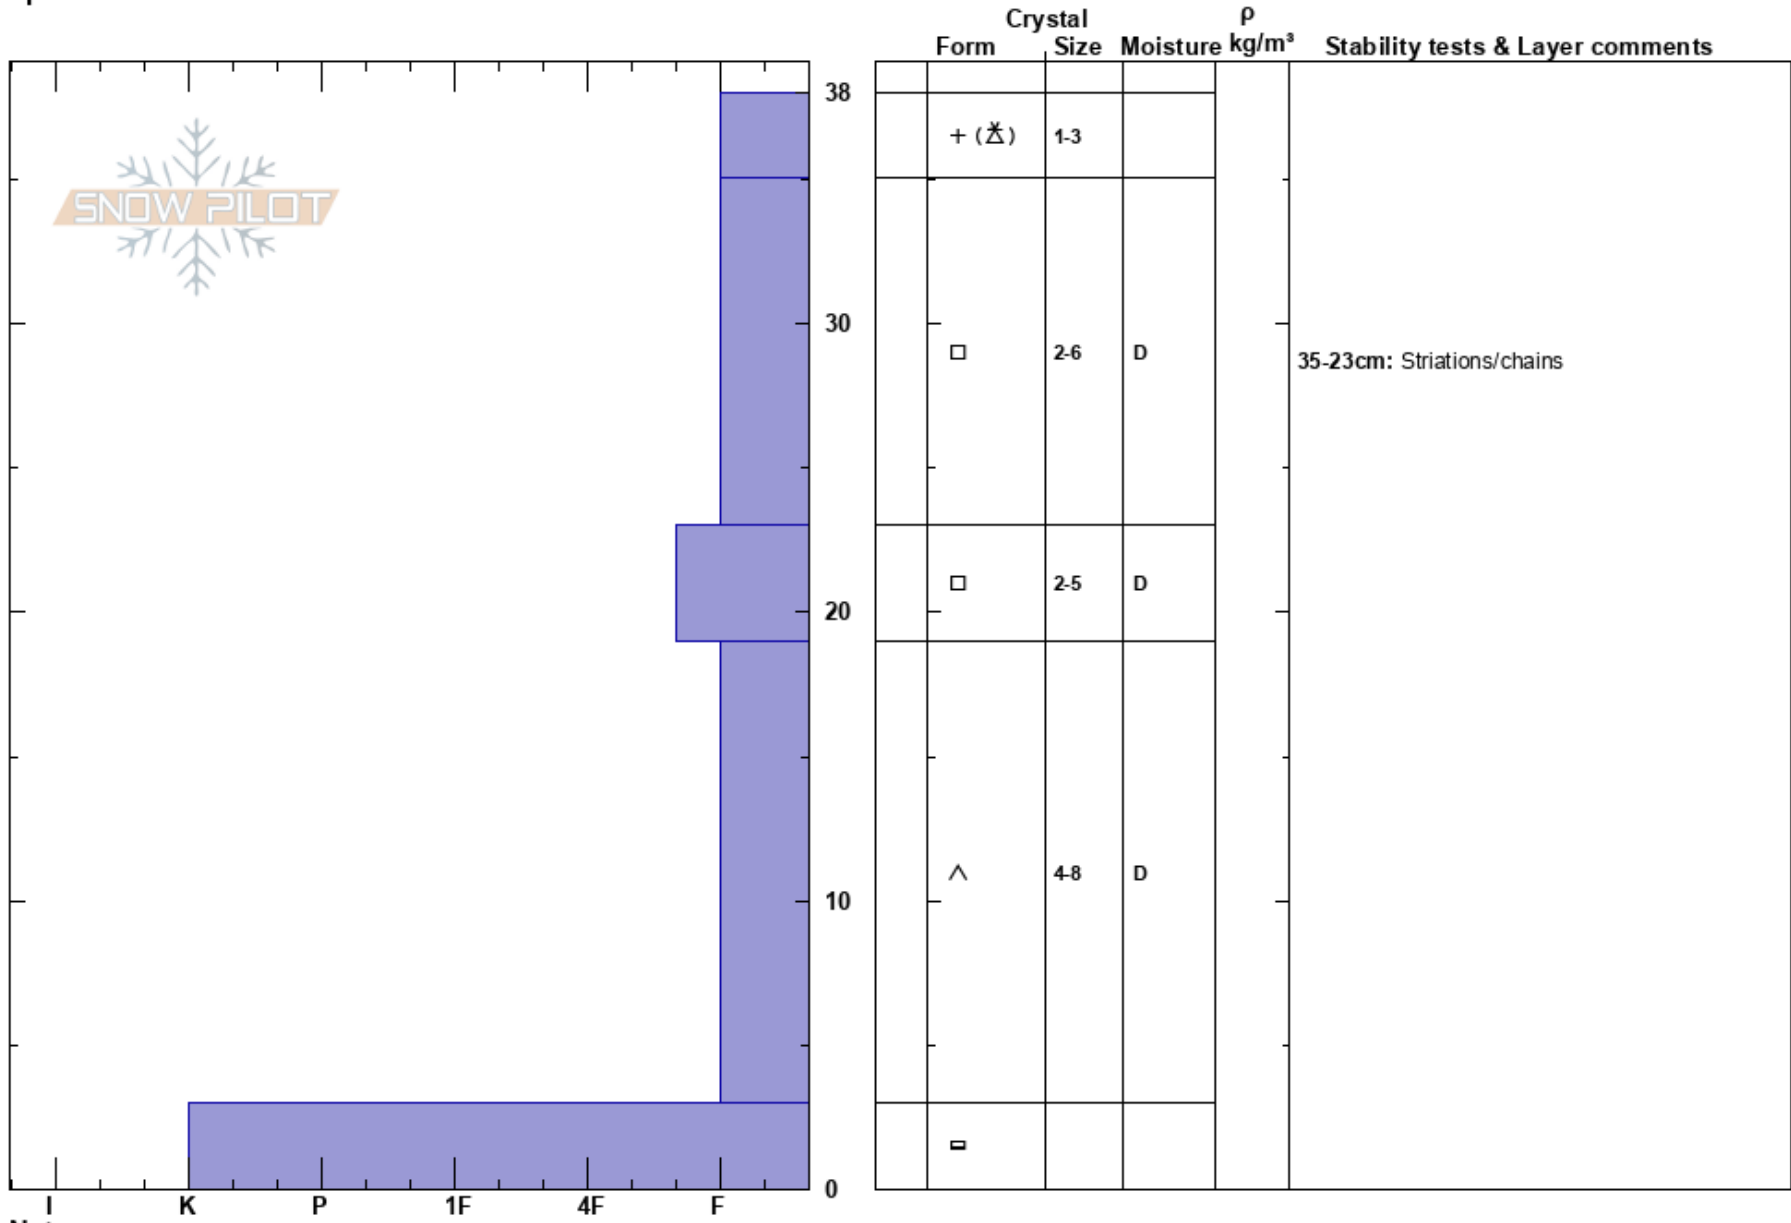

E Ridge Relay Peak
 Mount Rose
 NV
 Elevation: 9560 ft
 Aspect: 13°
 Specifics:

Steve Reynaud
 11/30/2023 - 11:30am
 Co-ord: 39.31379N, -119.93671W
 Slope Angle: 29°
 Wind Loading: no

Stability: Good
 Air Temperature: -5°C
 Sky Cover: OVC
 Precipitation: S-1
 Wind: W Moderate

HS:38
 Layer Notes:
 35-23cm: Striations/chains
 19-3cm: Problematic layer

Notes: Snowpit dug in NTL terrain below ridgeline. Very weak snowpack structure with no strength. No snowpack test results-pack fell apart when trying to isolate.