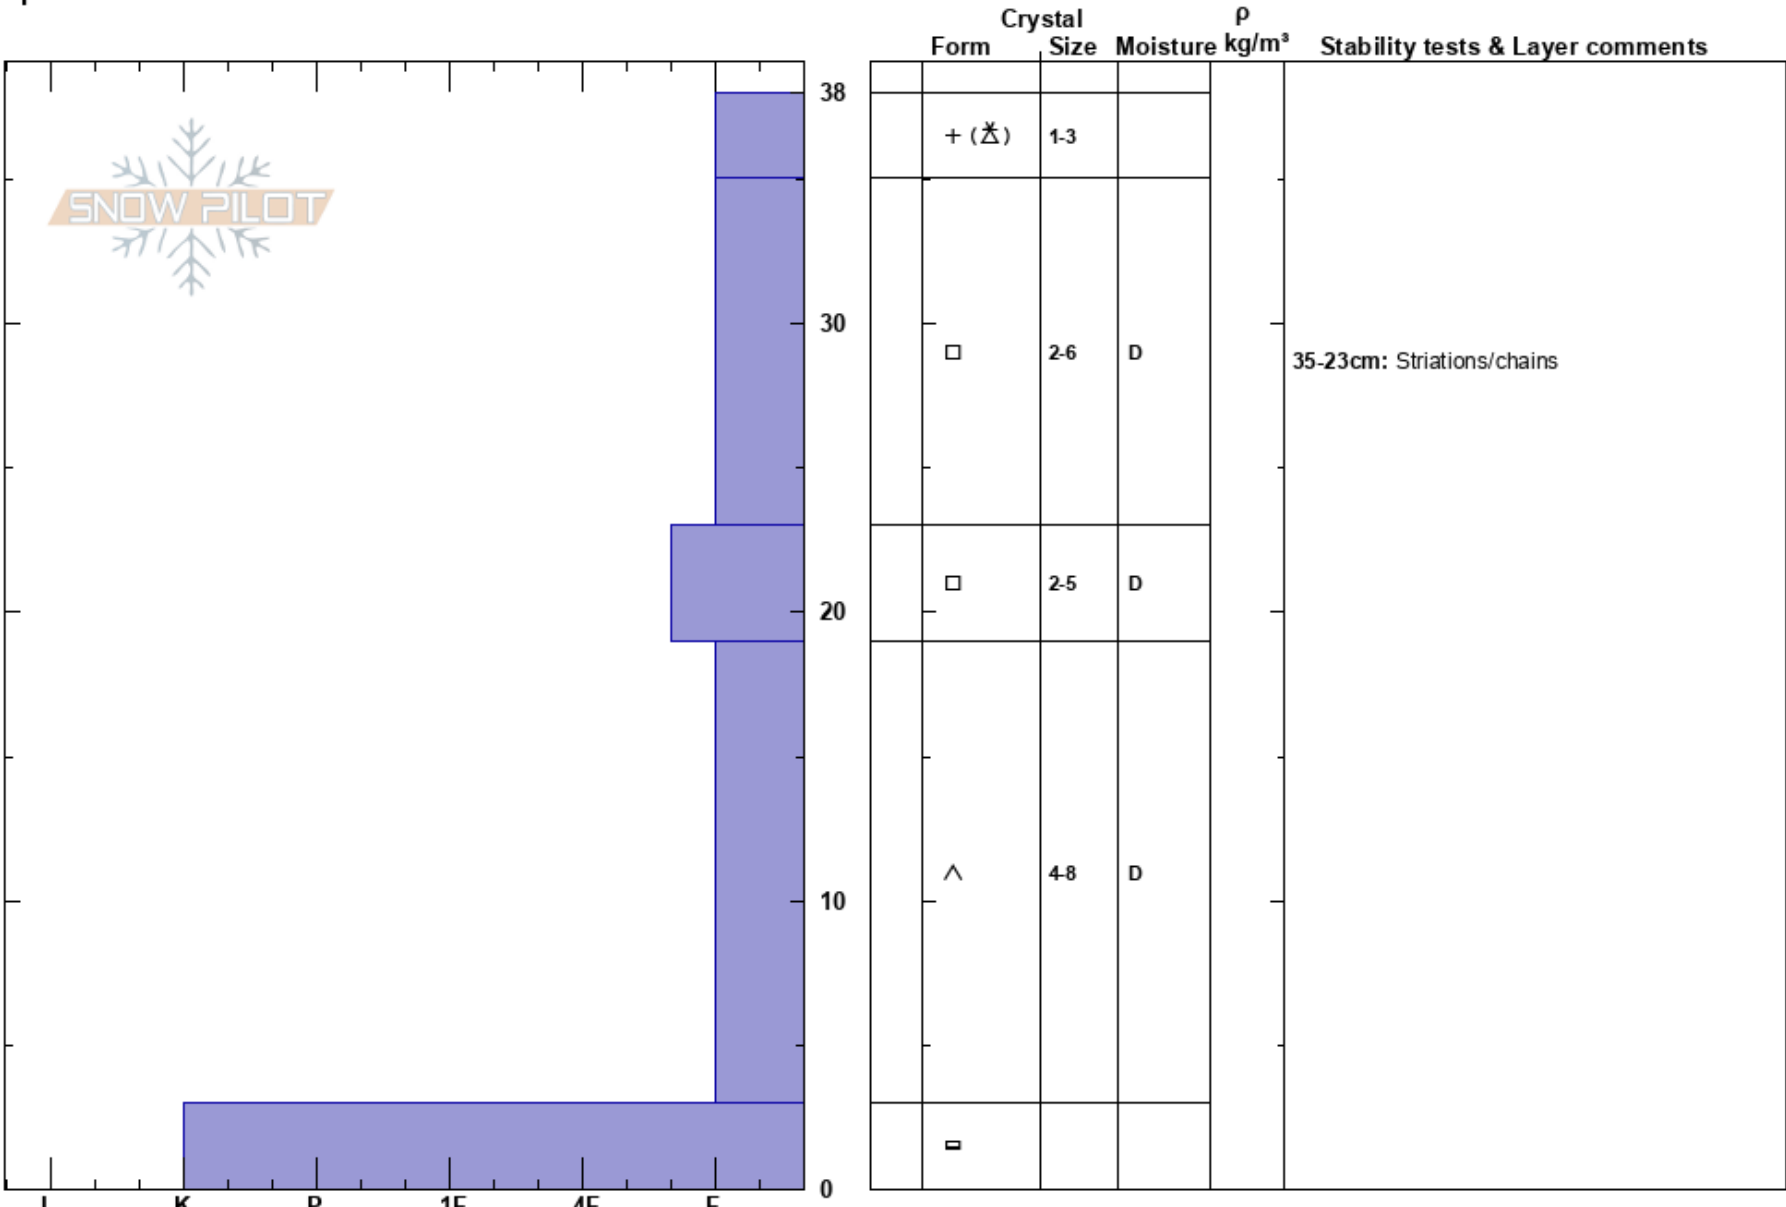

E Ridge Relay Peak
 Mount Rose
 NV
 Elevation: 9560 ft
 Aspect: 13°
 Specifics:

Steve Reynaud
 11/30/2023 - 11:30am
 Co-ord: 39.31379N, -119.93671W
 Slope Angle: 29°
 Wind Loading: no

Stability: Good
 Air Temperature: -5°C
 Sky Cover: OVC
 Precipitation: S-1
 Wind: W Moderate

HS:38
 Layer Notes:
 35-23cm: Striations/chains
 19-3cm: Problematic layer

Notes: Snowpit dug in NTL terrain below ridgeline. Very weak snowpack structure with no strength. No snowpack test results-pack fell apart when trying to isolate.