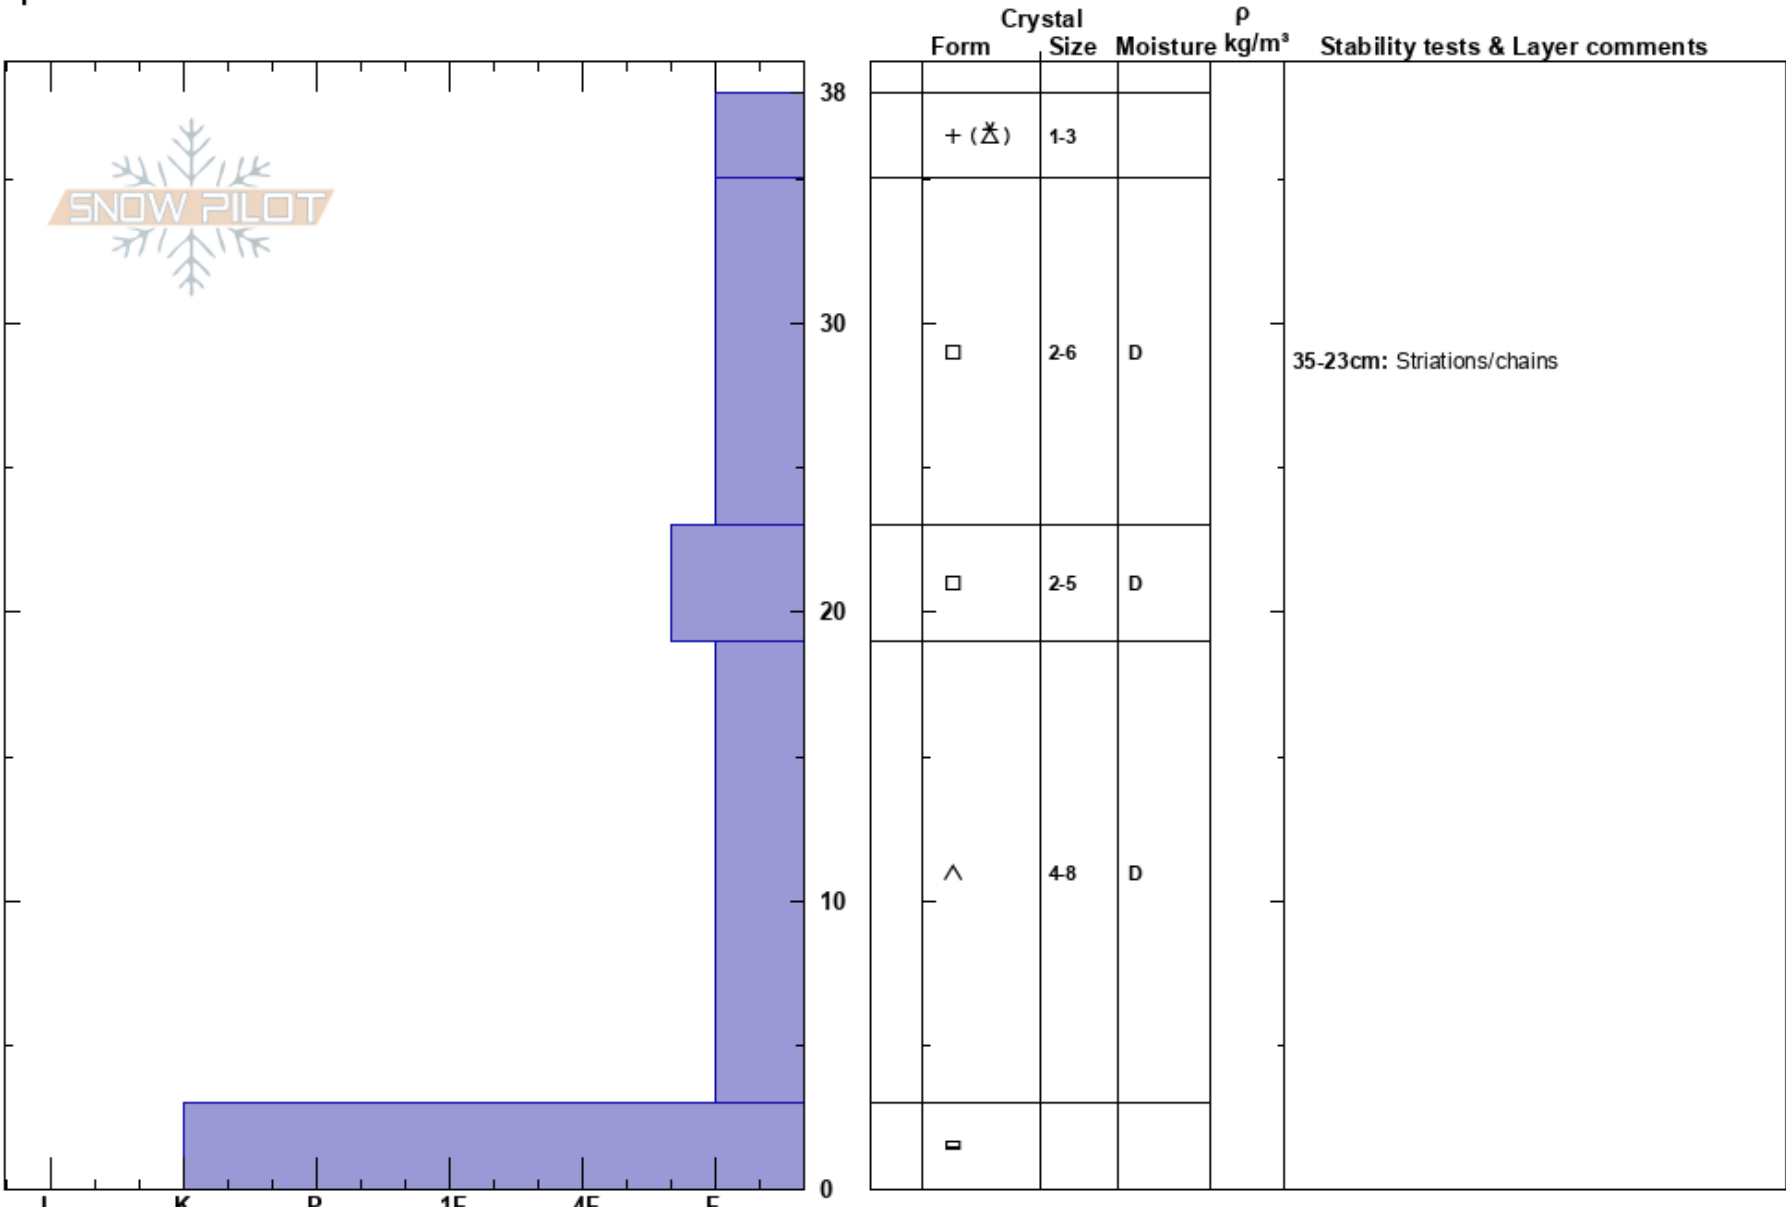

E Ridge Relay Peak  
 Mount Rose  
 NV  
 Elevation: 9560 ft  
 Aspect: 13°  
 Specifics:

Steve Reynaud  
 11/30/2023 - 11:30am  
 Co-ord: 39.31379N, -119.93671W  
 Slope Angle: 29°  
 Wind Loading: no

Stability: Good  
 Air Temperature: -5°C  
 Sky Cover: OVC  
 Precipitation: S-1  
 Wind: W Moderate

HS:38  
 Layer Notes:  
 35-23cm: Striations/chains  
 19-3cm: Problematic layer

Notes: Snowpit dug in NTL terrain below ridgeline. Very weak snowpack structure with no strength. No snowpack test results-pack fell apart when trying to isolate.