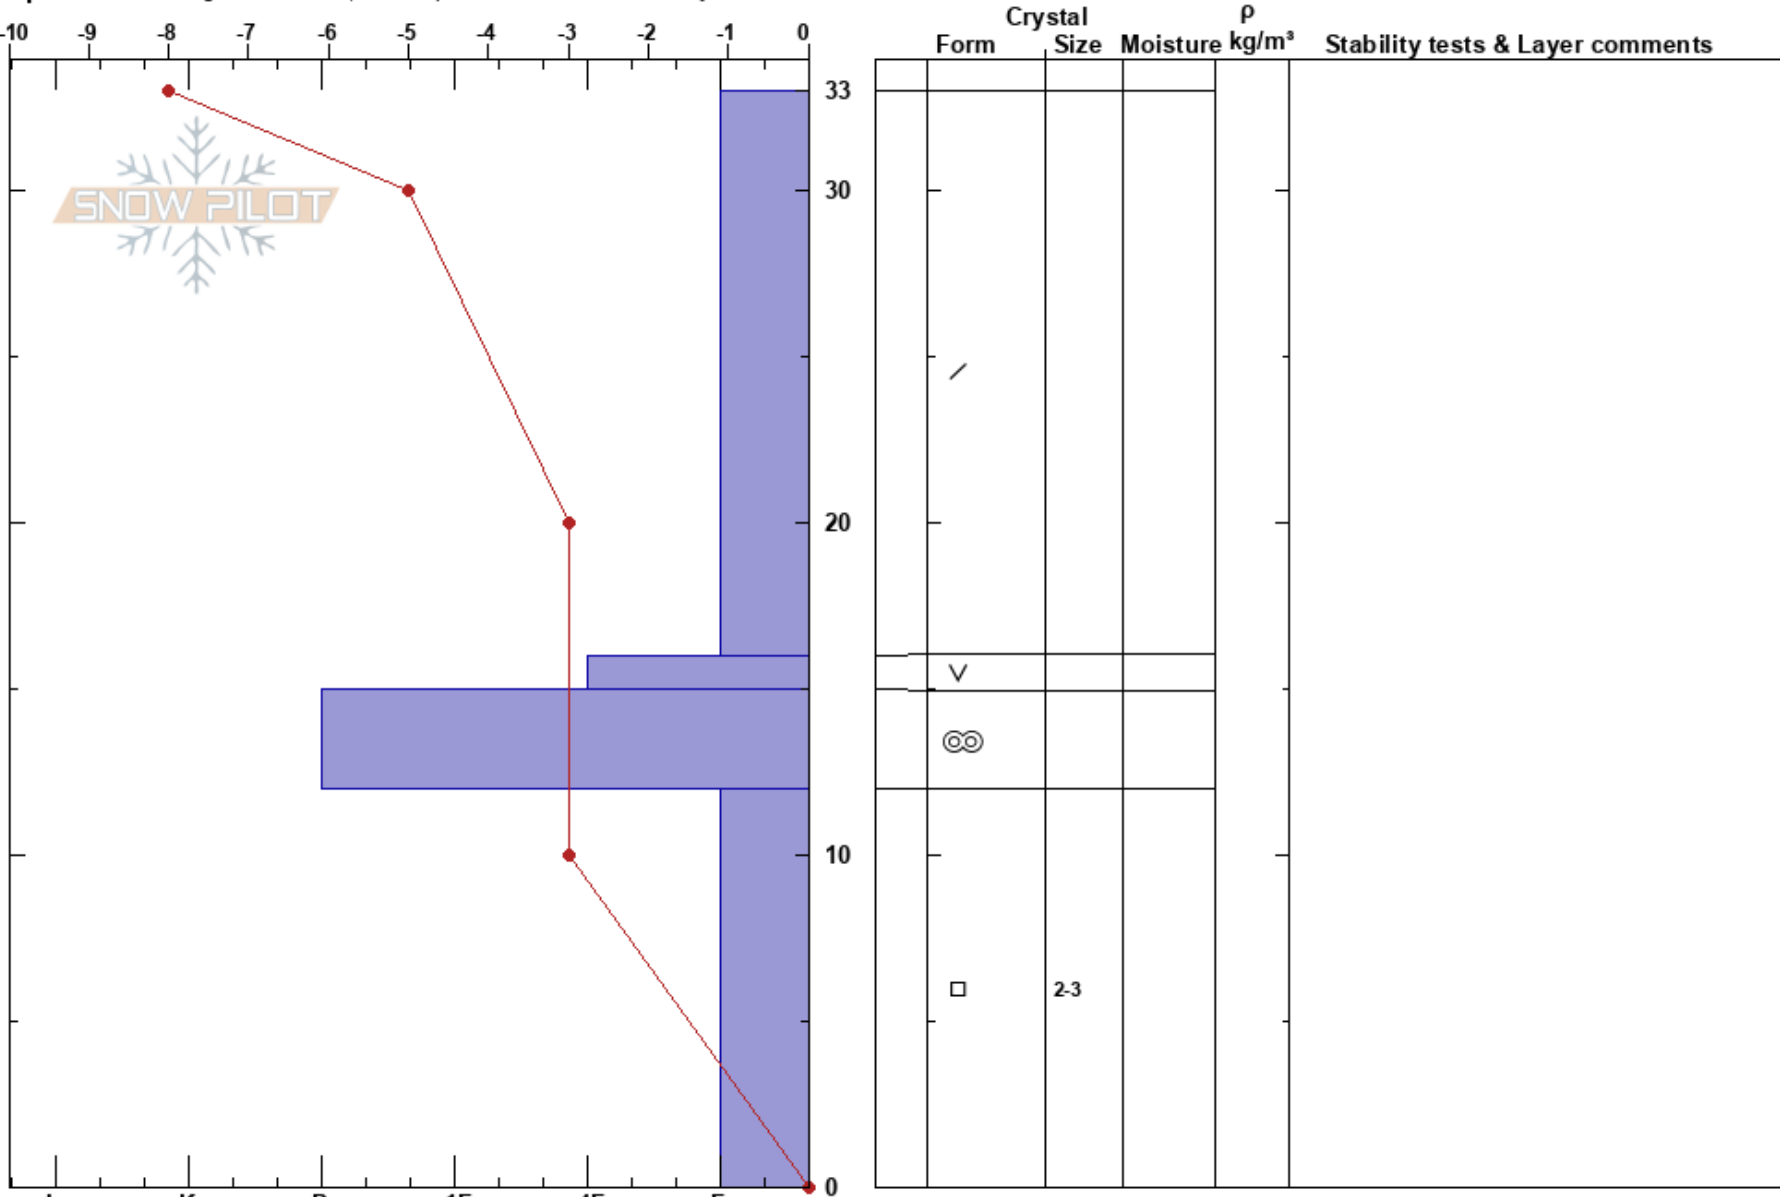

First Chance SCC
Vail/Summit County
CO

Chris Johnson
11/30/2023 - 12:20pm
Co-ord: 39.56812N, -106.50181W

Stability:
Air Temperature:
Sky Cover: CLR
Precipitation: NO
Wind:
HS:33
Layer Notes:

Elevation: 10770 ft
Aspect: 131°

Slope Angle: 15°
Wind Loading:

Specifics: Pit dug in a Ski Area; Pit is representative of backcountry

Notes: