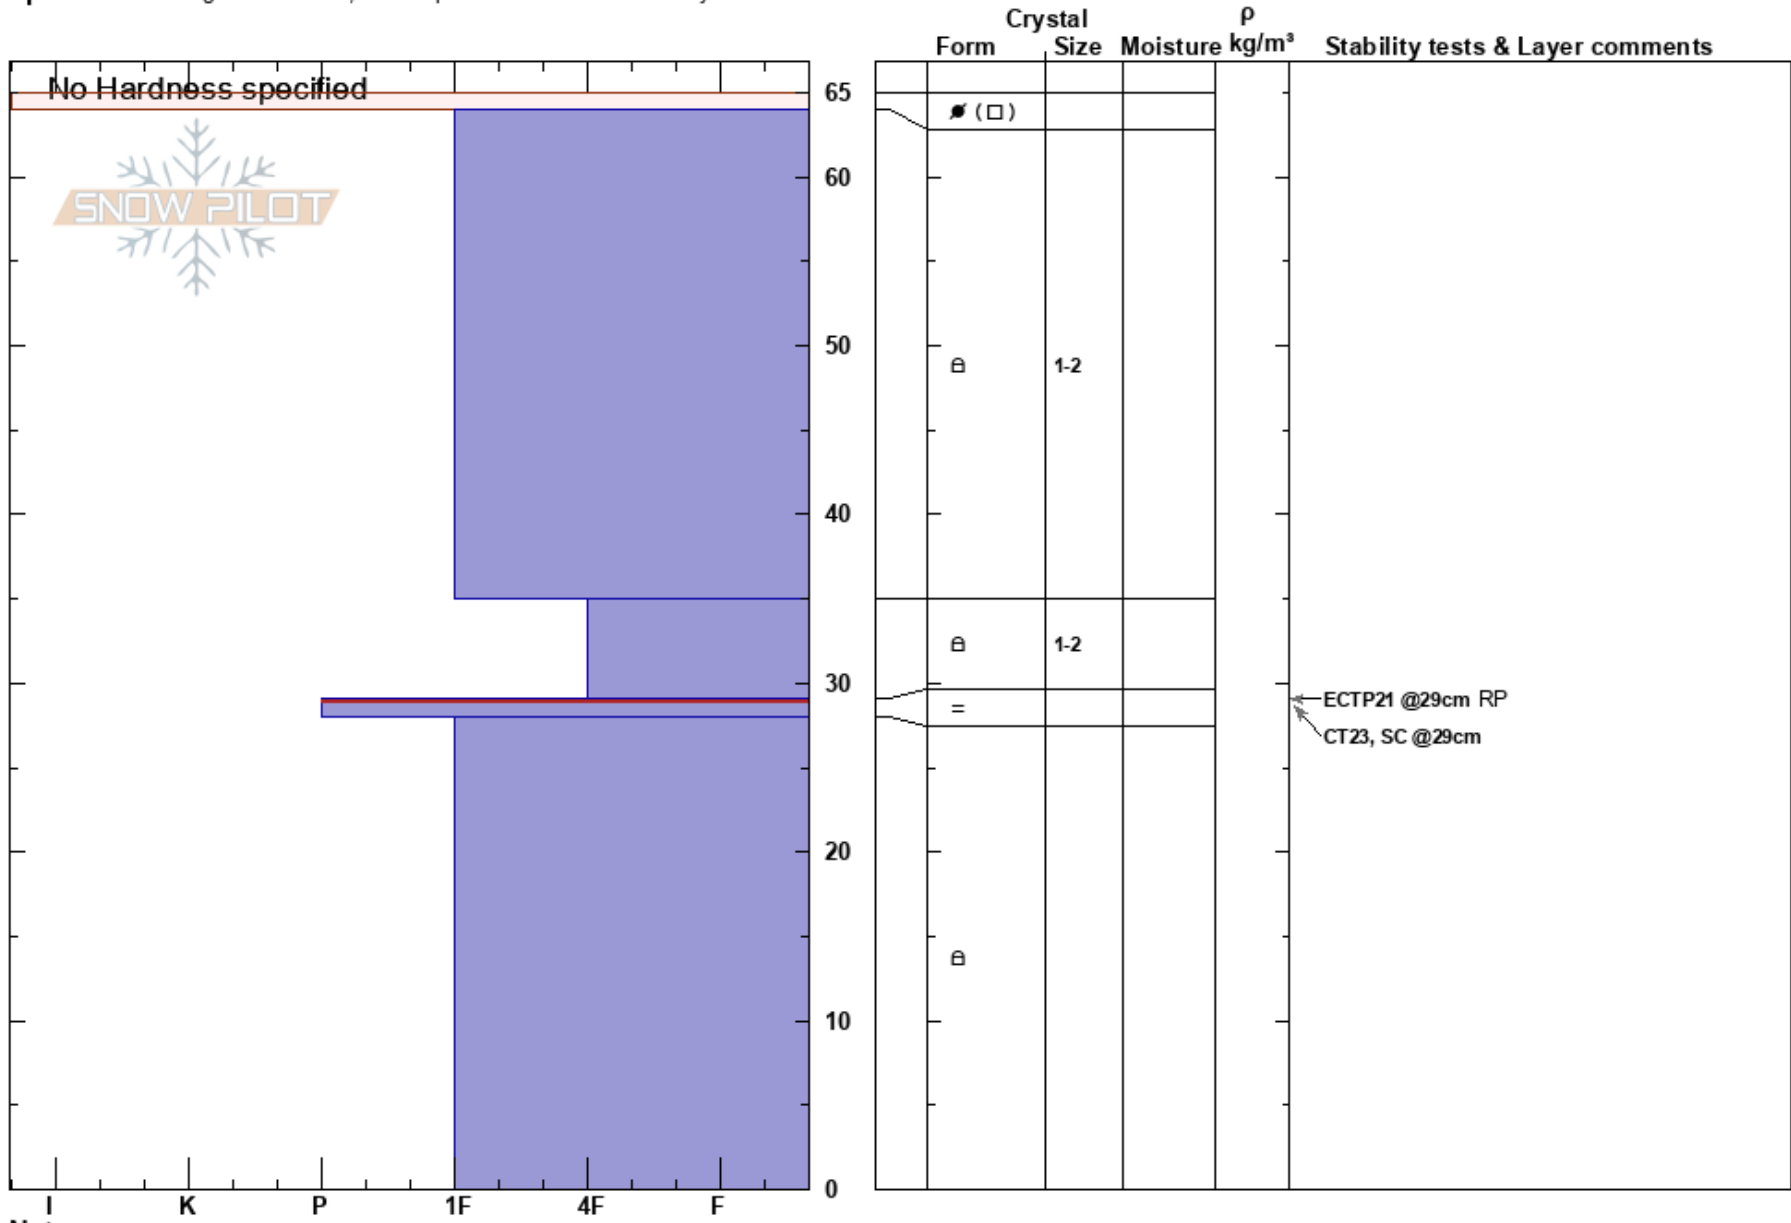

Flip Point Josh Pope
 Teton Range 11/30/2023 - 12:53pm
 WY Co-ord: 43.59308N, -110.86319E
 Elevation: 9436 ft Slope Angle: 35°
 Aspect: NE Wind Loading: previous
 Specifics: Pit dug in a Ski Area; Pit is representative of backcountry

Stability: Good HS:65
 Air Temperature: -5°C PF:30 29-28cm:Problematic layer
 Sky Cover: SCT PS:20
 Precipitation: NO
 Wind: S Calm

Notes: