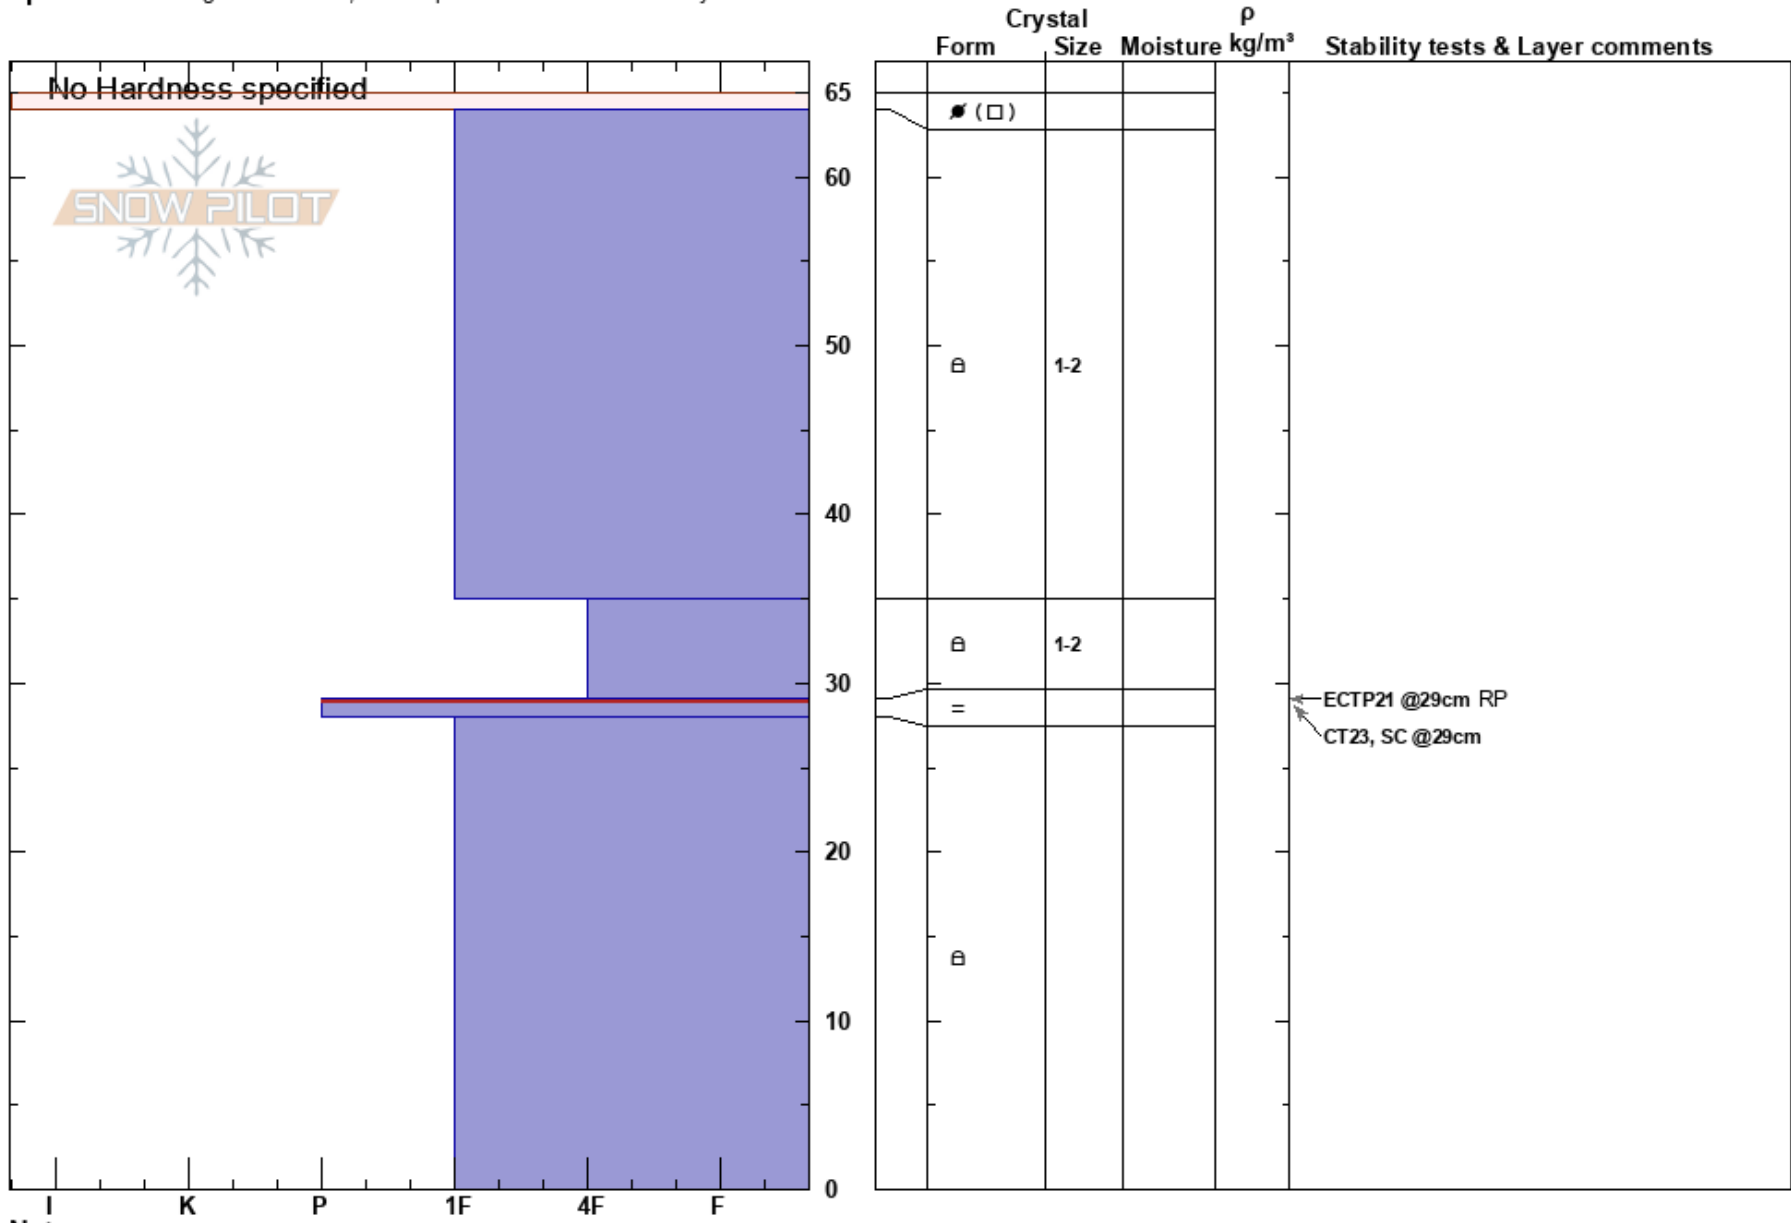

Flip Point
 Teton Range
 WY
 Elevation: 9436 ft
 Aspect: NE
 Specifics: Pit dug in a Ski Area; Pit is representative of backcountry

Josh Pope
 11/30/2023 - 12:53pm
 Co-ord: 43.59308N, -110.86319E
 Slope Angle: 35°
 Wind Loading: previous

Stability: Good
 Air Temperature: -5°C
 Sky Cover: SCT
 Precipitation: NO
 Wind: S Calm
 HS:65
 PF:30
 PS:20
 29-28cm: Problematic layer

Notes: