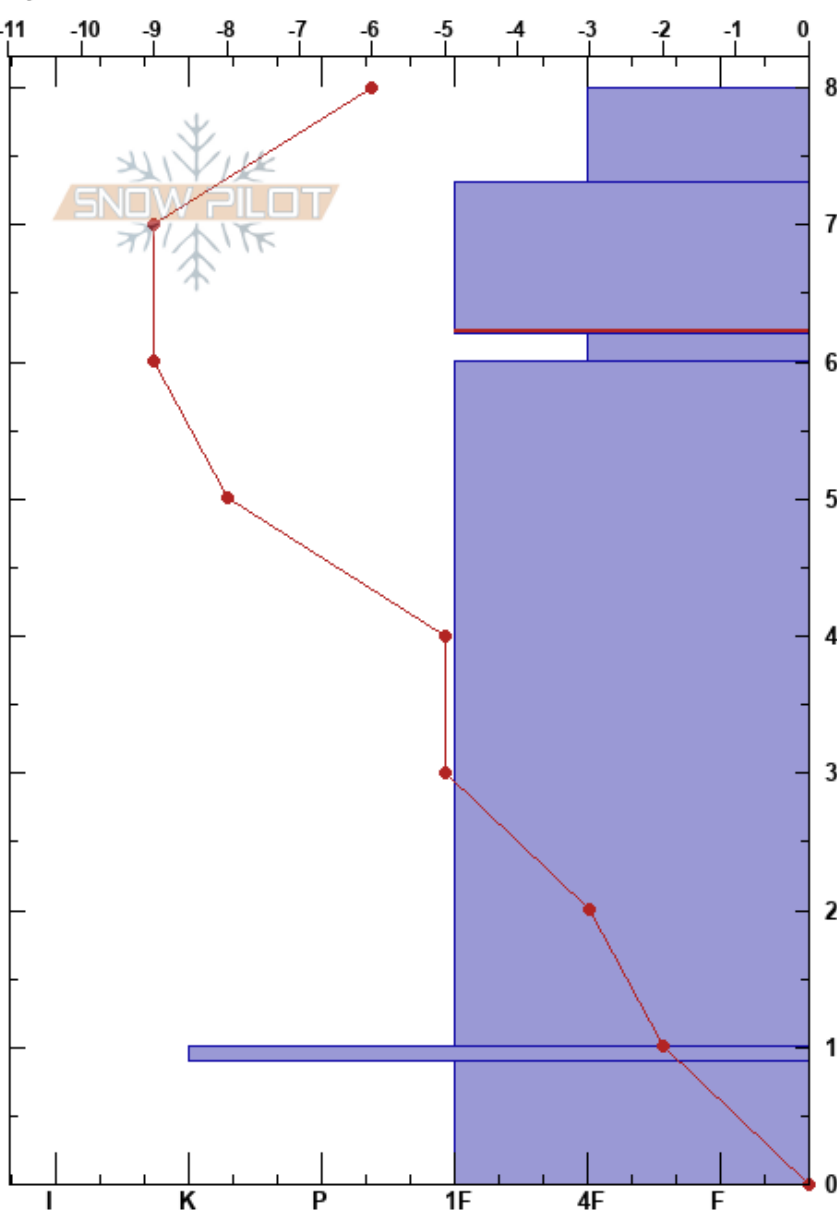

Laramie shot 4
 Teton Range
 WY
 Elevation: 9724 ft
 Aspect: NE

Scott Matthews
 11/30/2023 - 12:00pm
 Co-ord:
 Slope Angle: 27°
 Wind Loading:

Stability:
 Air Temperature: -5°C
 Sky Cover: BKN
 Precipitation: NO
 Wind:
 HS:80
 PF:10
 PS:5
 73-62cm: Problematic layer

Specifics: Pit dug in a Ski Area; Pit is representative of backcountry

Form	Crystal Size	Moisture	ρ kg/m ³	Stability tests & Layer comments
☒	1			
⊖	1-2			
⊖	1-2			
⊙⊙				← ECTN29 @63cm
⊖	1-2			
=				
⊖	0.5-1			

Notes: Abel to make a snowball with the facets in all layers.