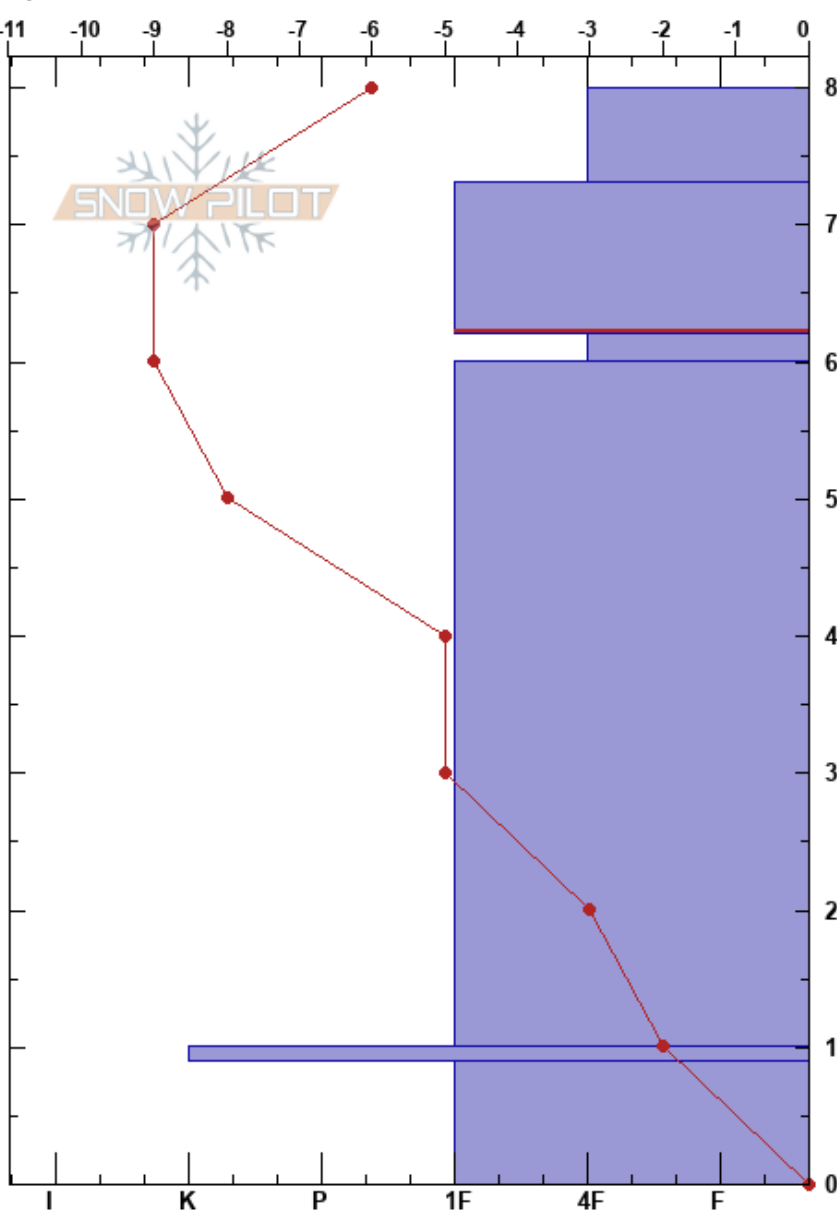

Laramie shot 4
 Teton Range
 WY
 Elevation: 9724 ft
 Aspect: NE

Scott Matthews
 11/30/2023 - 12:00pm
 Co-ord:
 Slope Angle: 27°
 Wind Loading:

Stability:
 Air Temperature: -5°C
 Sky Cover: BKN
 Precipitation: NO
 Wind:
 HS:80
 PF:10
 PS:5
 73-62cm: Problematic layer

Specifics: Pit dug in a Ski Area; Pit is representative of backcountry

Form	Crystal Size	Moisture	ρ kg/m ³	Stability tests & Layer comments
⊠	1			
⊖	1-2			
⊖	1-2			
⊙⊙				← ECTN29 @63cm
⊖	1-2			
=				
⊖	0.5-1			

Notes: Abel to make a snowball with the facets in all layers.