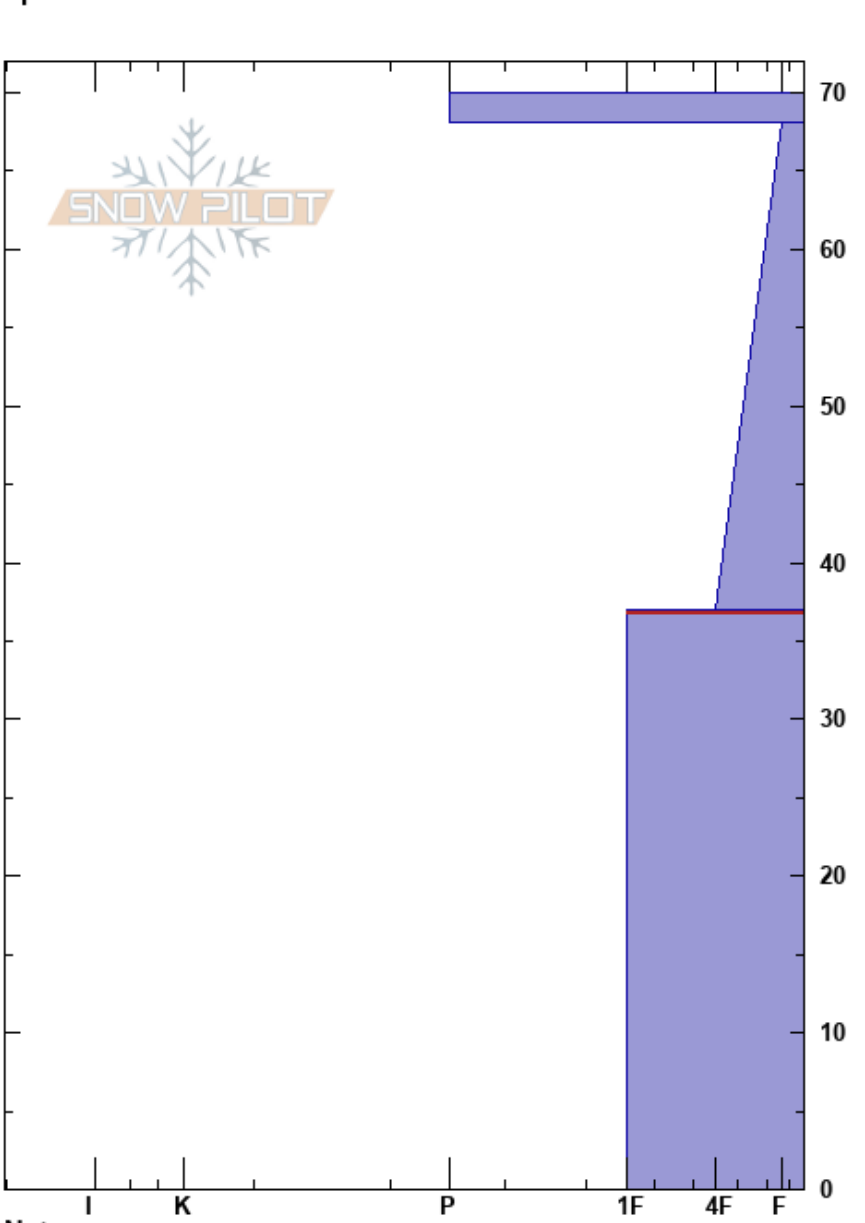

Outpost Peak
 Gore Range
 CO
 Elevation: 12300 ft
 Aspect: NE
 Specifics:

Andrew McWilliams
 11/29/2023 - 1:00pm
 Co-ord: 39.68292N, -106.29271W
 Slope Angle: 18°
 Wind Loading: previous

Stability:
 Air Temperature: -4°C
 Sky Cover: SCT
 Precipitation: NO
 Wind: SW Light Breeze

HS:70
 PF:30
 PS:10
 37-0cm: Problematic layer

Form	Crystal		Moisture	ρ kg/m ³	Stability tests & Layer comments
	Size				
☐	0.3				
●	0.1-0.3				
/ (□)	0.3-0.5 (0.5)				
^	1-3				← ECTN14 @37cm

Notes: