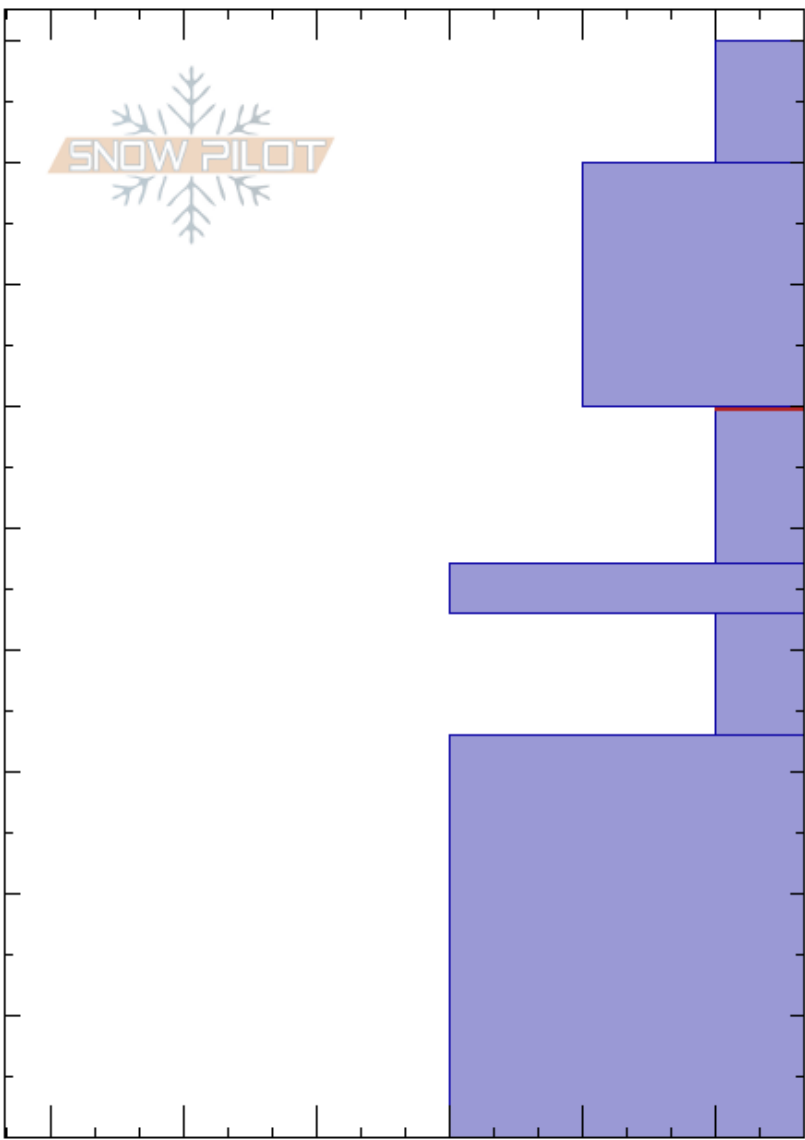

Kellostapuli
 Finland
 Elevation: 430 m
 Aspect: S
 Specifics: We snowmobiled slope

Tuomo Poukkanen
 30/11/2023 - 18:20
 Co-ord: 67.58539N, 24.25056E
 Slope Angle: 20°
 Wind Loading: previous

Stability: Fair
 Air Temperature: -7.4°C
 Sky Cover:
 Precipitation: S1
 Wind:

HS:90
 PF:90
 60-47cm: Isoa SH:ta
 60-47cm: Problematic layer

Height (cm)	Crystal		Moisture	ρ kg/m ³	Stability tests & Layer comments
	Form	Size			
90	+				
80	+				
60					← ECTN12 @60cm
50	∇				60-47cm: Isoa SH:ta
40	□				← ECTN13 @40cm
30					
20					
10					
0					

Notes: Kellostapulinkurun puolelta