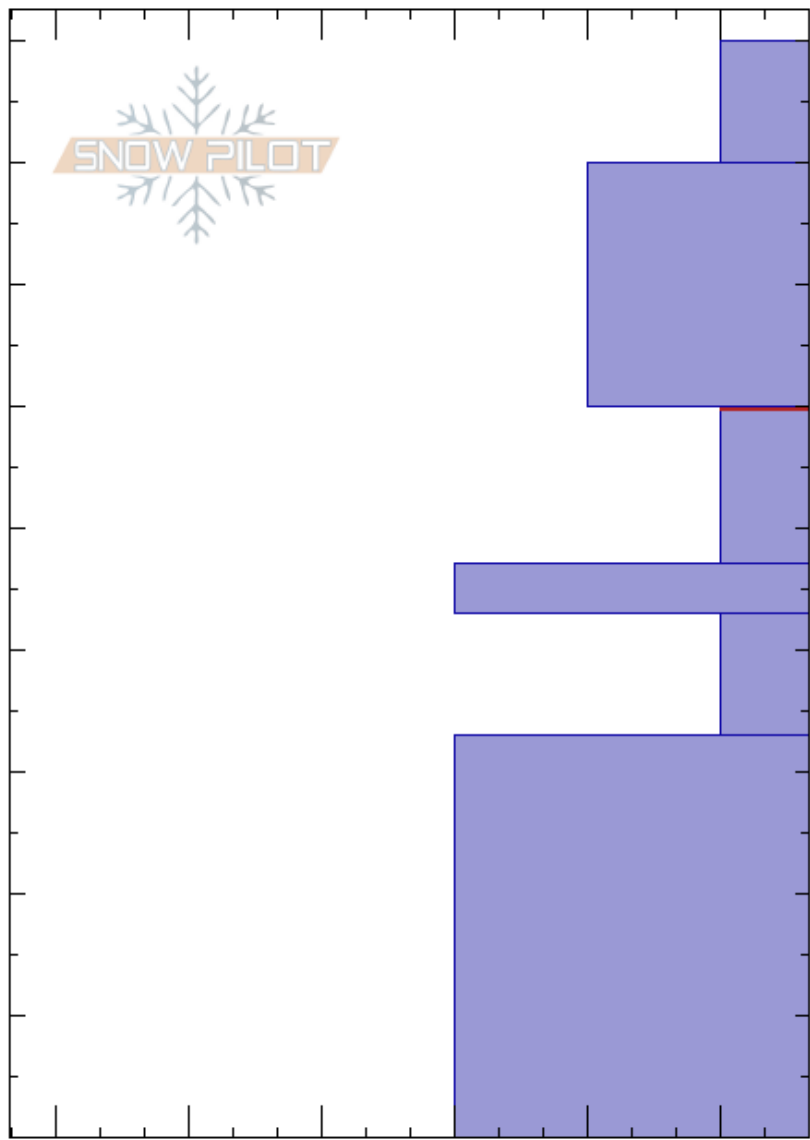

Kellostapuli
 Finland
 Elevation: 430 m
 Aspect: S
 Specifics: We snowmobiled slope

Tuomo Poukkanen
 30/11/2023 - 18:20
 Co-ord: 67.58539N, 24.25056E
 Slope Angle: 20°
 Wind Loading: previous

Stability: Fair
 Air Temperature: -7.4°C
 Sky Cover:
 Precipitation: S1
 Wind:

HS:90
 PF:90
 60-47cm: Isoa SH:ta
 60-47cm: Problematic layer

Height (cm)	Crystal		Moisture	ρ kg/m ³	Stability tests & Layer comments
	Form	Size			
90	+				
80	+				
60					← ECTN12 @60cm
50	∇				60-47cm: Isoa SH:ta
40	□				← ECTN13 @40cm
30					
20					
10					
0					

Notes: Kellostapulinkurun puolelta