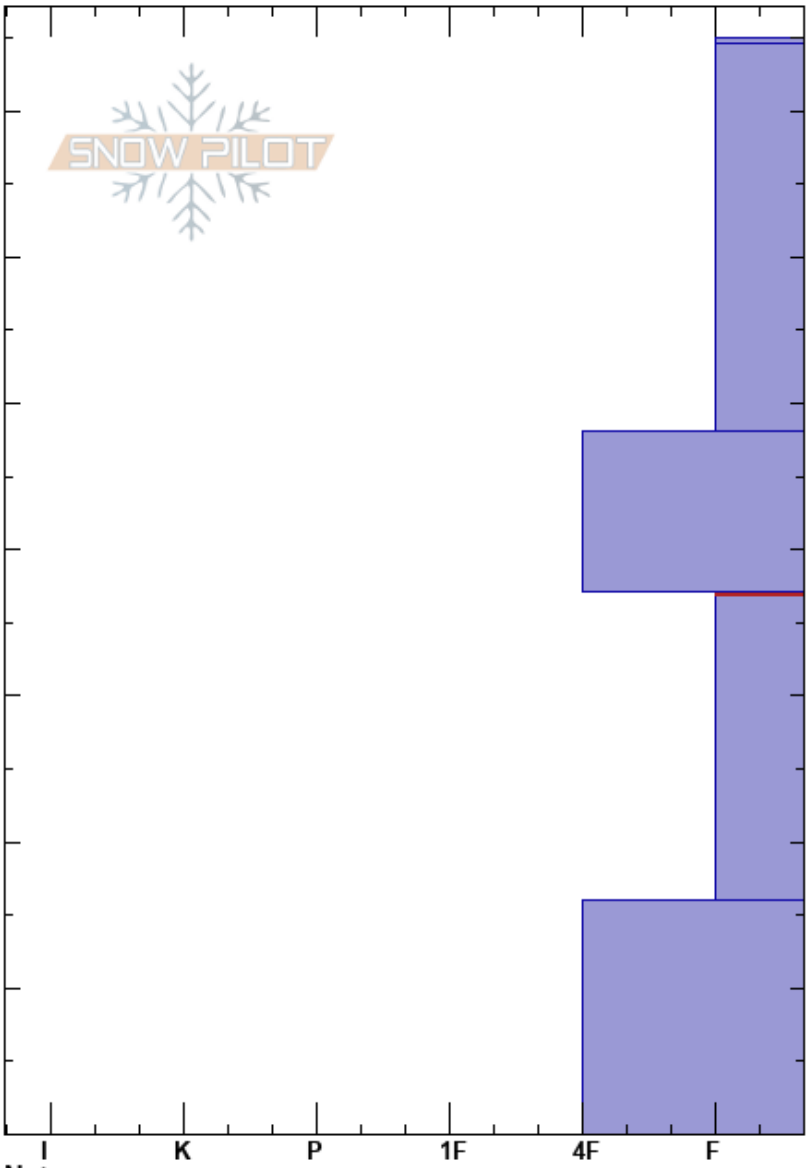

Gunbarrel  
 Sawatch  
 CO  
 Elevation: 11052 ft  
 Aspect: NE  
 Specifics:

Rebecca Hodgetts  
 01/16/2018 - 10:00am  
 Co-ord: 38.50962N, -106.32825W  
 Slope Angle: 28°  
 Wind Loading:

Stability:  
 Air Temperature: -9°C  
 Sky Cover: CLR  
 Precipitation: NO  
 Wind: W Light Breeze

HS:75  
 PF:55  
 37-16cm: Problematic layer

Crystal Form	Crystal Size	Moisture	$\rho$ kg/m <sup>3</sup>	Stability tests & Layer comments
∩ (V)	2	D		
□ (∕)	1	D		
□	1	D		
∧ (∧)	3	D		← CT7, SP @37cm ← ECTP5 @37cm
∧ (∧)	2	D		