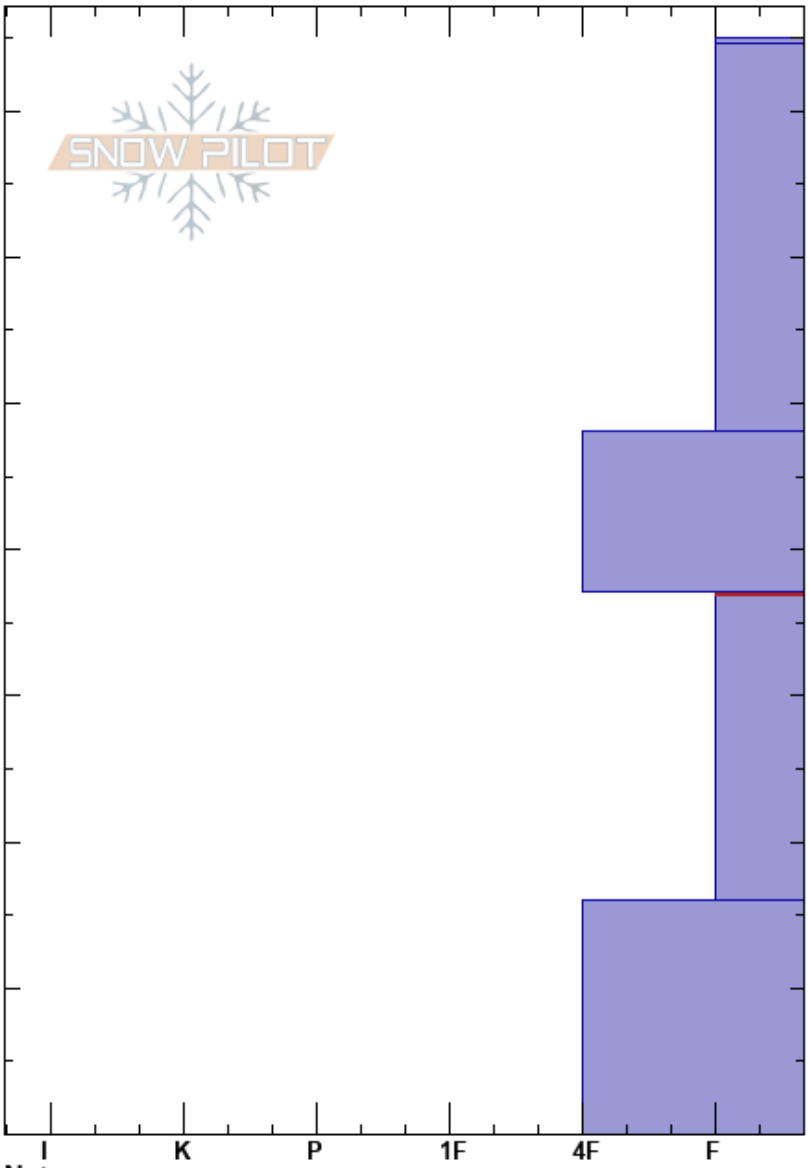

Gunbarrel  
 Sawatch  
 CO  
 Elevation: 11052 ft  
 Aspect: NE  
 Specifics:

Rebecca Hodgetts  
 01/16/2018 - 10:00am  
 Co-ord: 38.50962N, -106.32825W  
 Slope Angle: 28°  
 Wind Loading:

Stability:  
 Air Temperature: -9°C  
 Sky Cover: CLR  
 Precipitation: NO  
 Wind: W Light Breeze

HS:75  
 PF:55  
 37-16cm:Problematic layer

Crystal Form	Crystal Size	Moisture	$\rho$ kg/m <sup>3</sup>	Stability tests & Layer comments
∩ (V)	2	D		
□ (∕)	1	D		
□	1	D		
∧ (∧)	3	D		← CT7, SP @37cm ← ECTP5 @37cm
∧ (∧)	2	D		