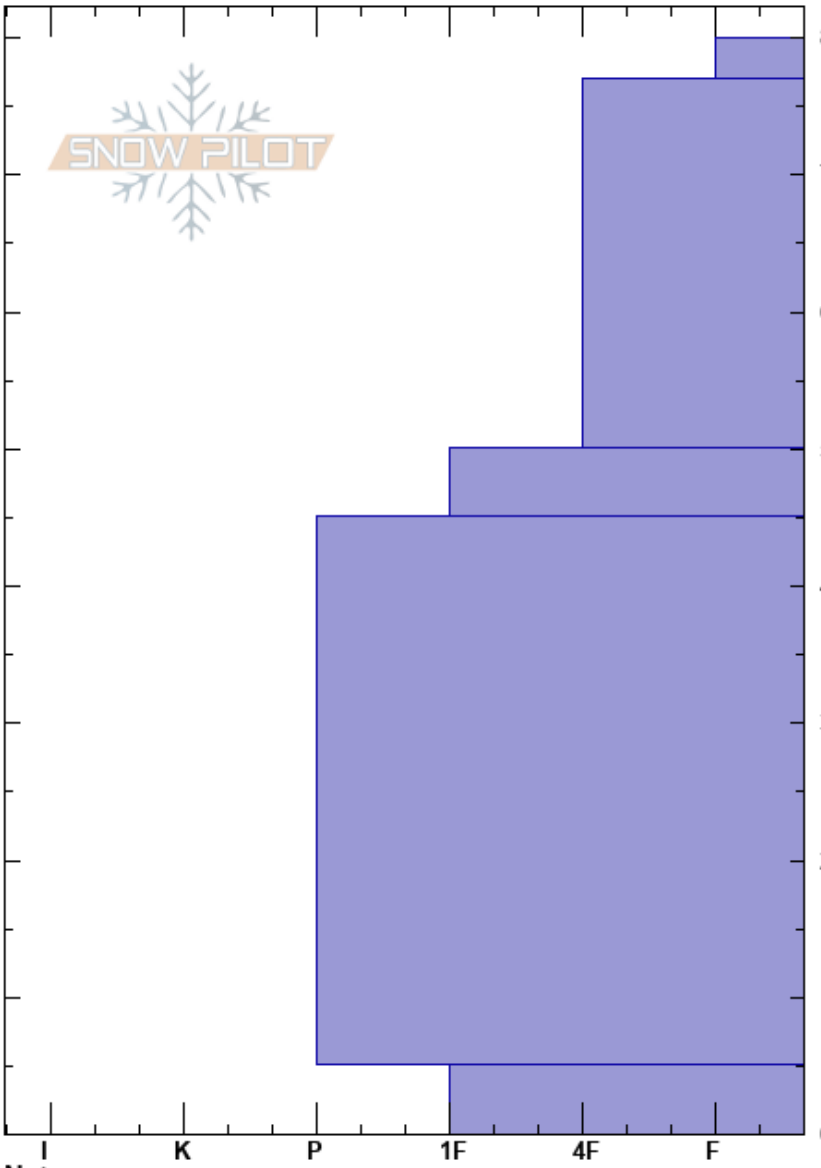

Saddle Area
 KSM
 BC
 Elevation: 1272 m
 Aspect: N
 Specifics:

KSM Mountain Safety
 28/11/2023 - 13:00
 Co-ord: 09V 432332W 6277114N
 Slope Angle: 25°
 Wind Loading: no

Stability: **HS:80**
 Air Temperature: -2°C **PF:30** 5-0cm:Problematic layer
 Sky Cover: FEW
 Precipitation: NO
 Wind: SW Light Breeze

Crystal		Moisture	ρ kg/m³	Stability tests & Layer comments
Form	Size			

Notes:

CTN No results x 3