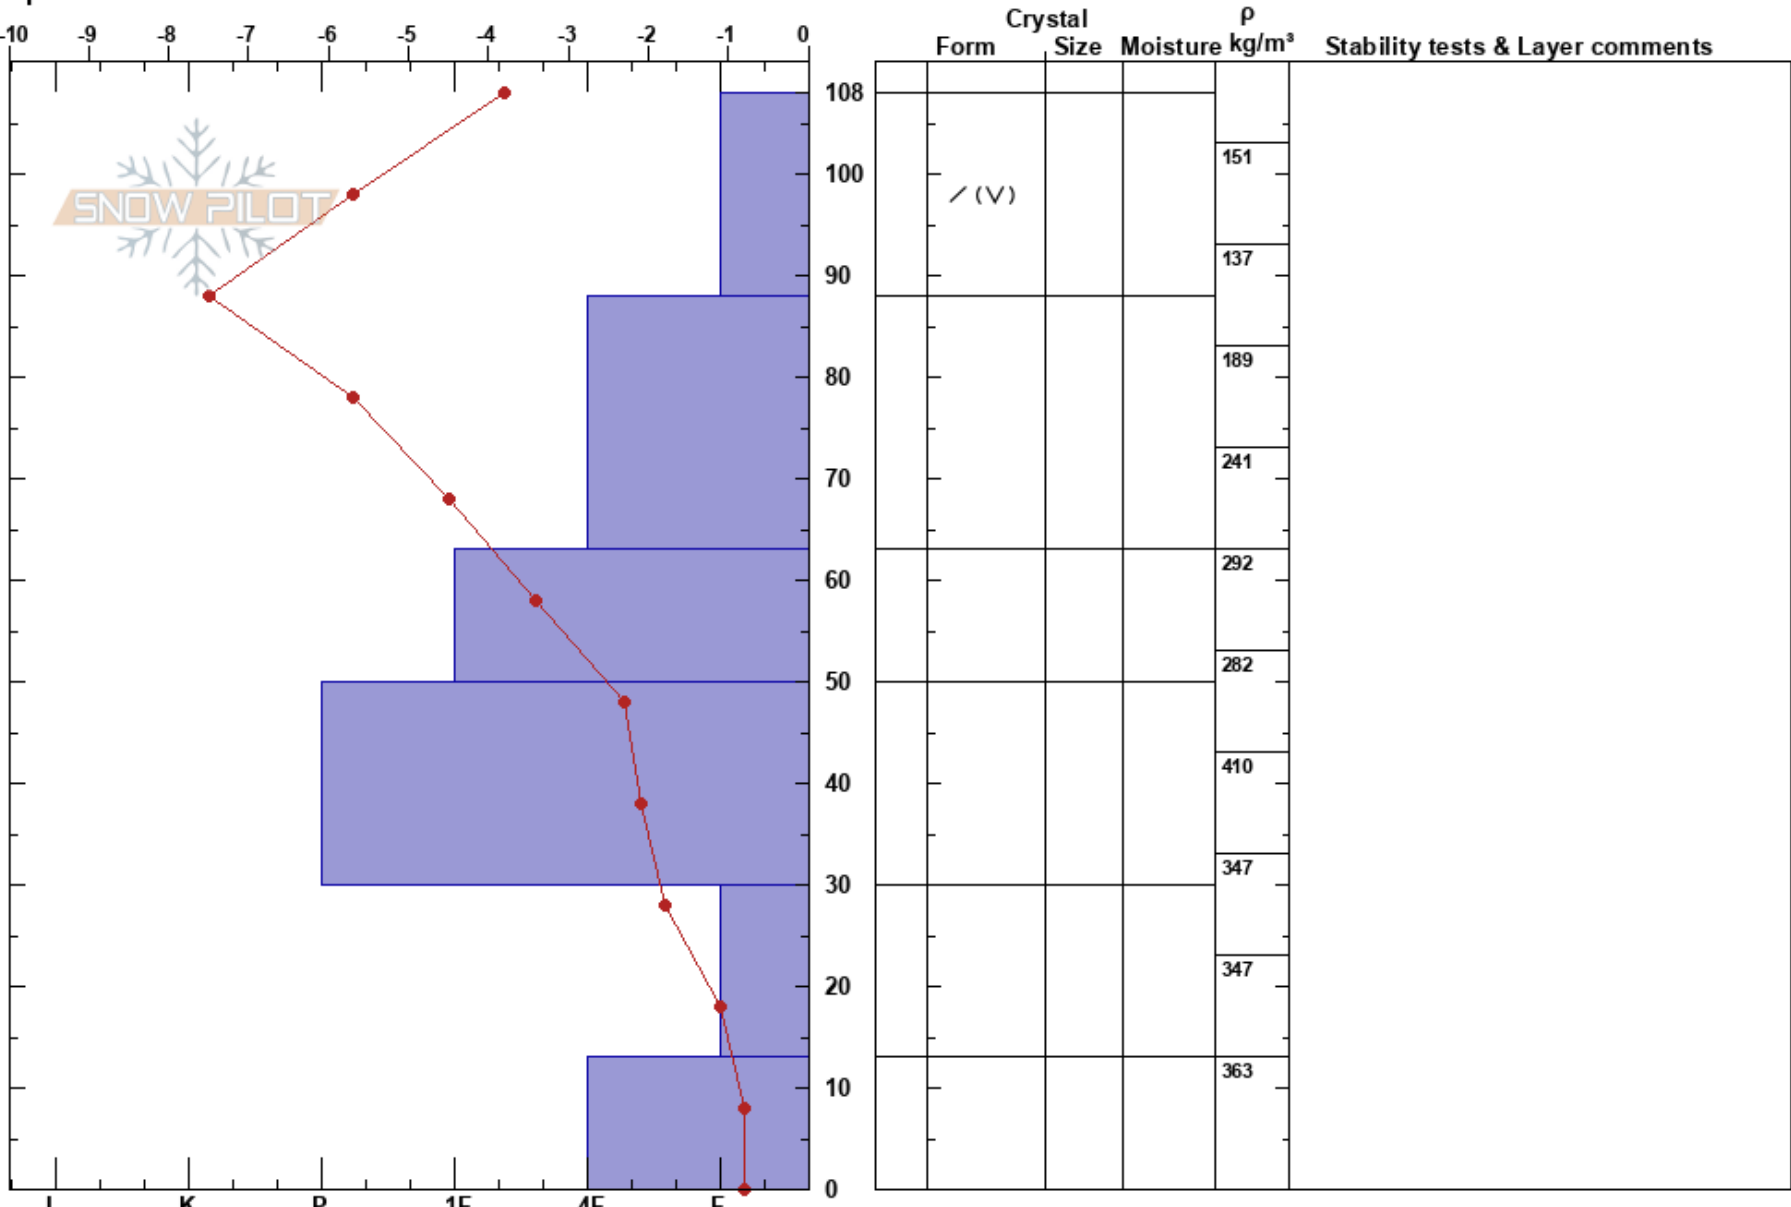

KP06
 Crested Butte
 CO
 Elevation: 2853 m
 Aspect: S
 Specifics:

Daniel Hogan
 01/13/2023 - 1:46pm
 Co-ord: 38.94160N, -106.97282W
 Slope Angle: 0°
 Wind Loading:

Stability:
 Air Temperature: -7°C
 Sky Cover: FEW
 Precipitation: NO
 Wind: SW Calm

HS:108 Layer Notes:

Notes: Corrected version of KP06. Surface hoar observed with IR surface temperature at -3.8 C