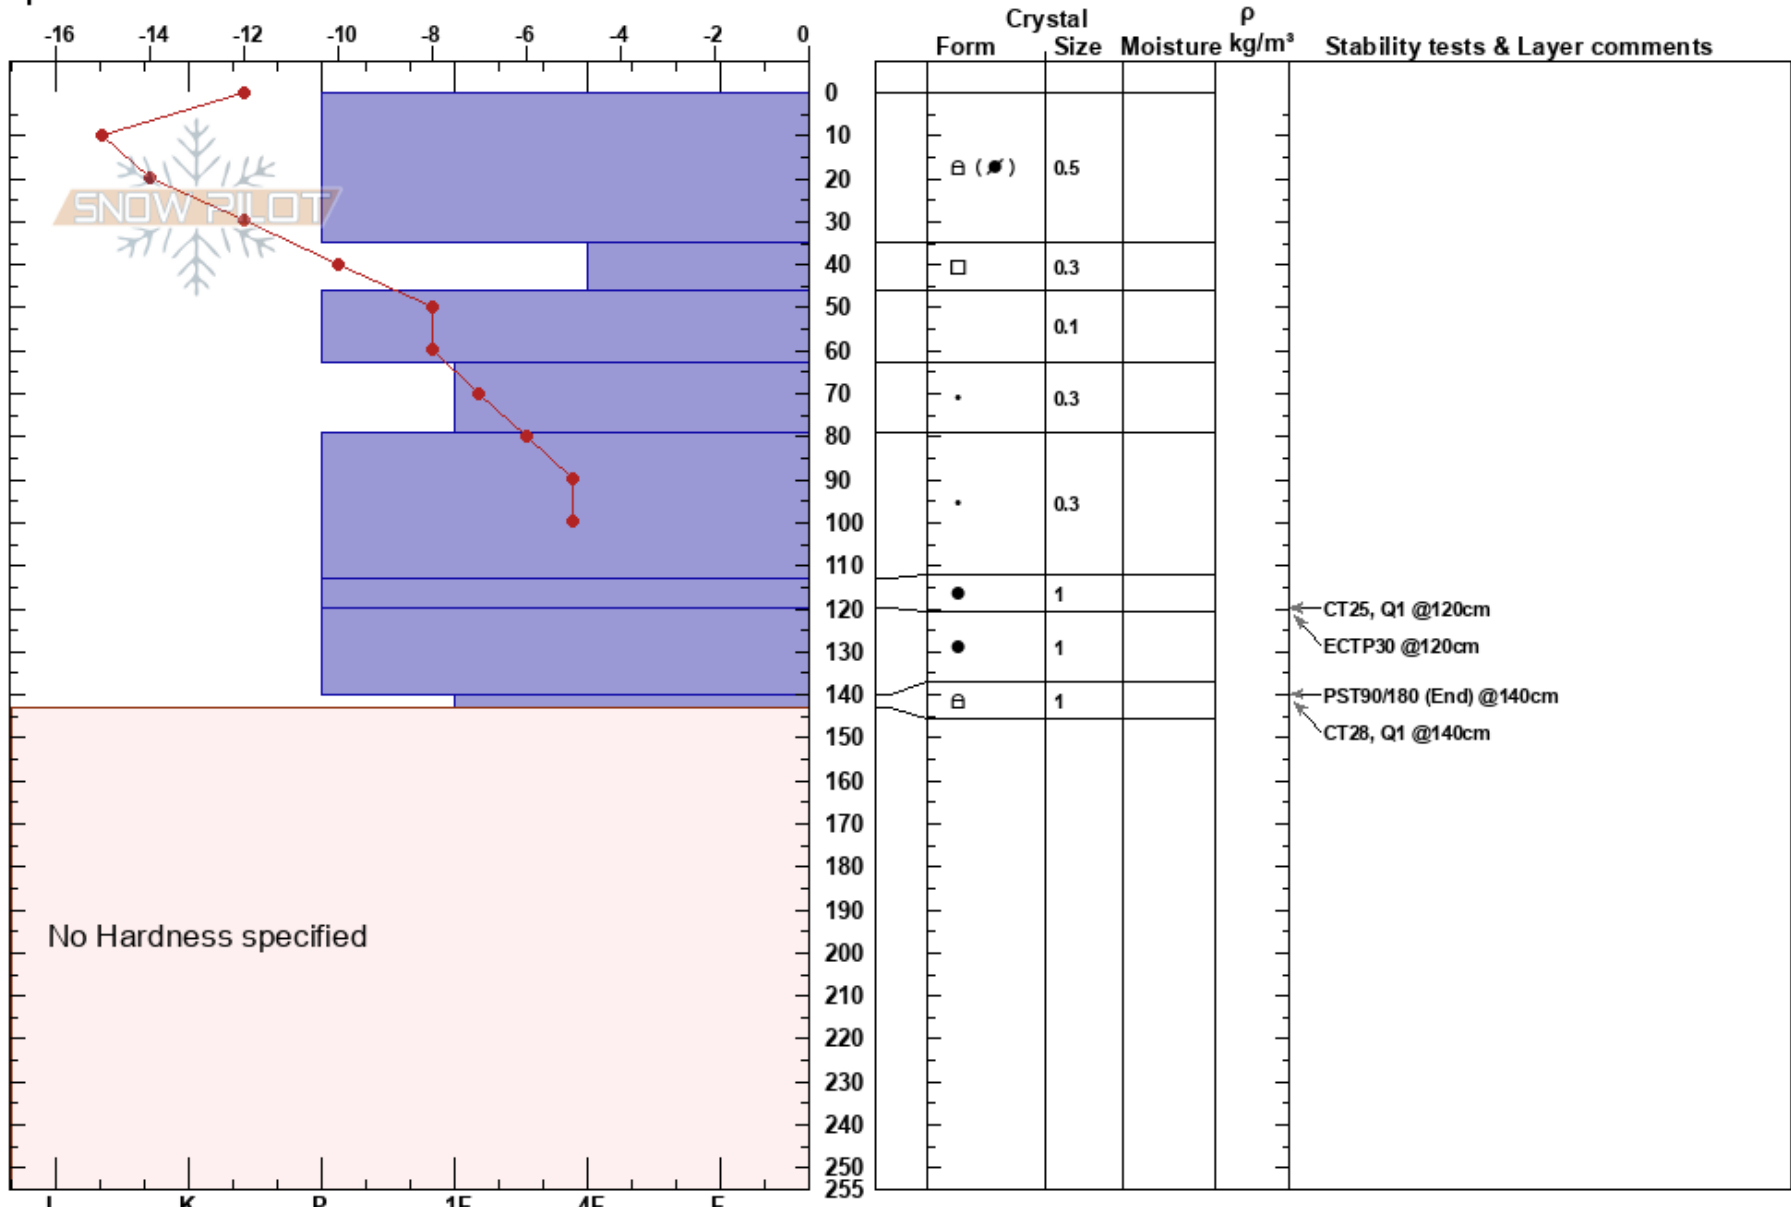

Little Tucks north
 Teton Range
 WY
 Elevation: 9800 ft
 Aspect: NE
 Specifics:

Ryan Halverson
 01/16/2018 - 2:30pm
 Co-ord:
 Slope Angle: 32°
 Wind Loading: yes

Stability:
 Air Temperature: -7°C
 Sky Cover: CLR
 Precipitation: NO
 Wind: Calm

HS:255
 Layer Notes:
 140-143cm: Problematic layer

No Hardness specified

Notes: A variably wind loaded slope on the N/NE side off the top of Glory.