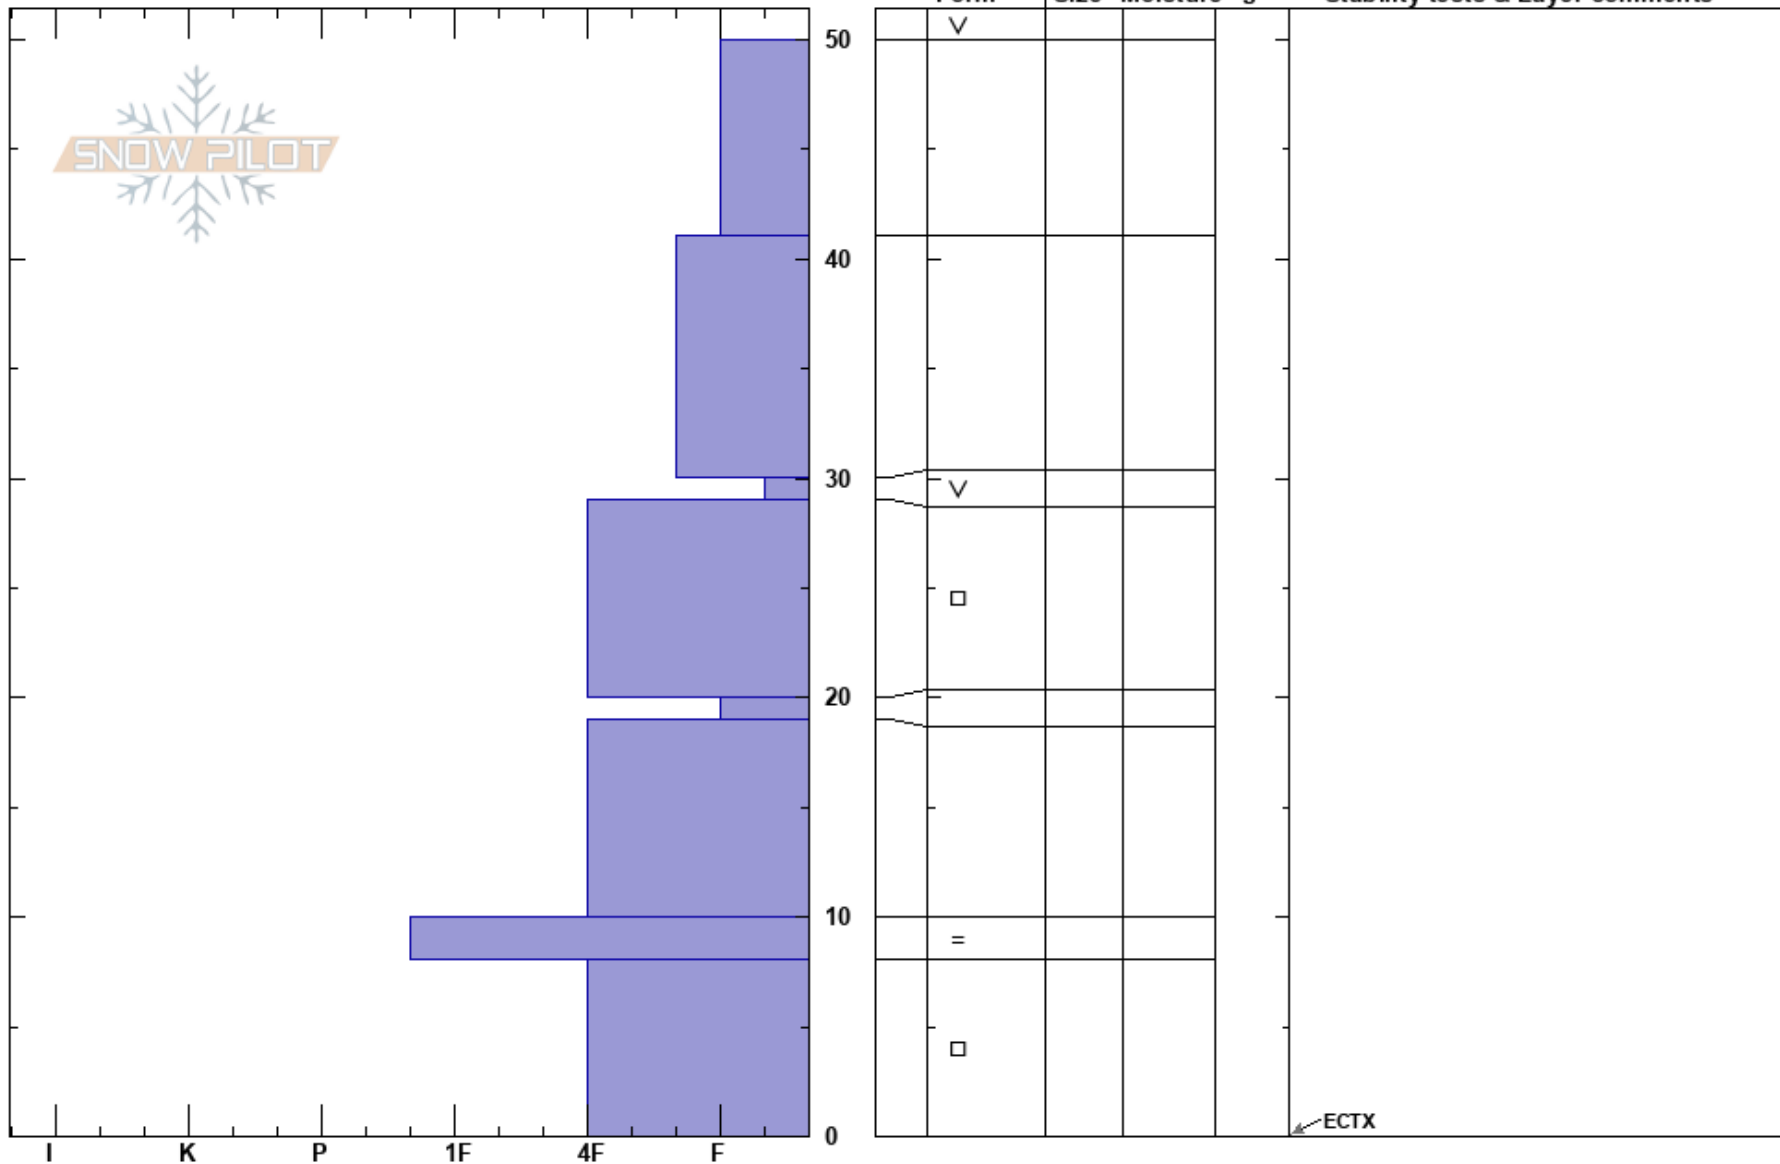

Beginner Bowl
 Bear River Range
 UT
 Elevation: 8850 ft
 Aspect: N
 Specifics:

paige pagnucco
 11/26/2023 - 2:00pm
 Co-ord: 41.88465N, -111.64372W
 Slope Angle: 25°
 Wind Loading:

Stability: HS:50
 Air Temperature: -9°C
 Sky Cover:
 Precipitation: NO
 Wind:
 Layer Notes:
 20-19cm: Problematic layer

Notes: The entire snowpack is weak.