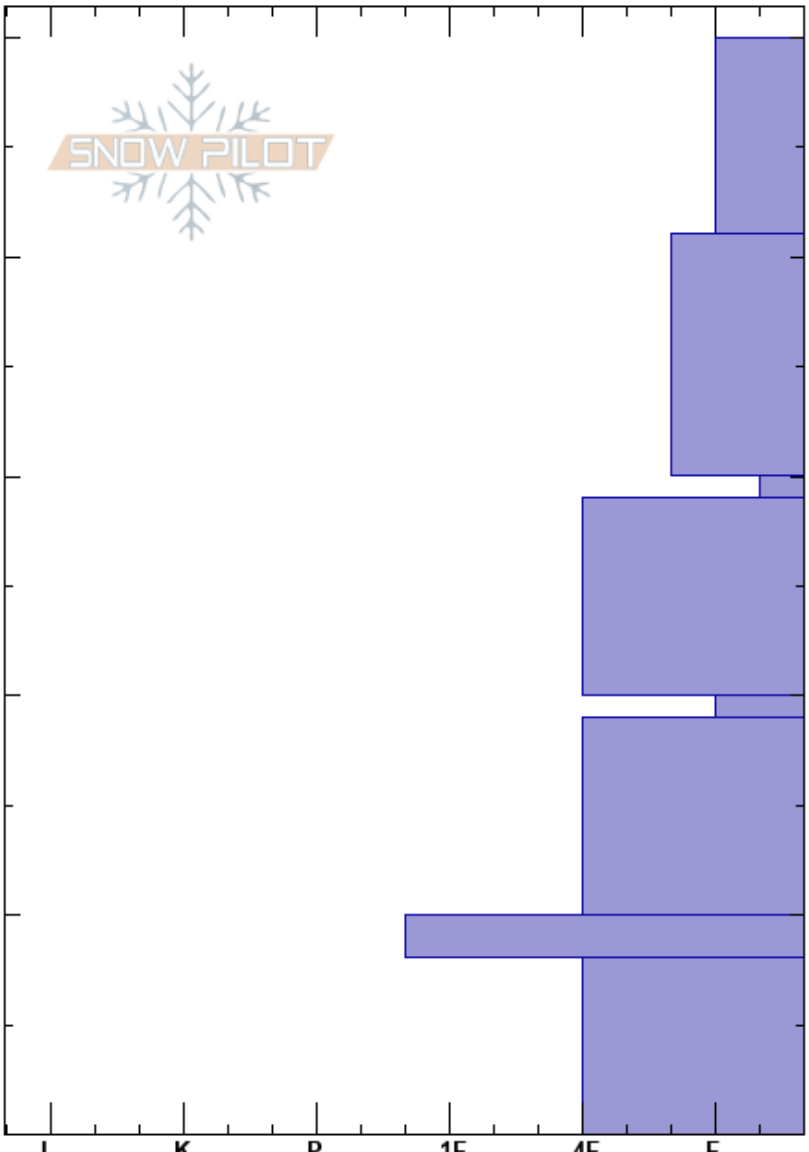

Beginner Bowl
 Bear River Range
 UT
 Elevation: 8850 ft
 Aspect: N
 Specifics:

paige pagnucco
 11/26/2023 - 2:00pm
 Co-ord: 41.88465N, -111.64372W
 Slope Angle: 25°
 Wind Loading:

Stability: HS:50
 Air Temperature: -9°C
 Sky Cover:
 Precipitation: NO
 Wind:

Layer Notes:
 20-19cm: Problematic layer

Crystal Form	Crystal Size		Moisture	ρ kg/m ³	Stability tests & Layer comments
	Size	Moisture			
∇					
∇					
□					
=					
□					

Notes: The entire snowpack is weak.