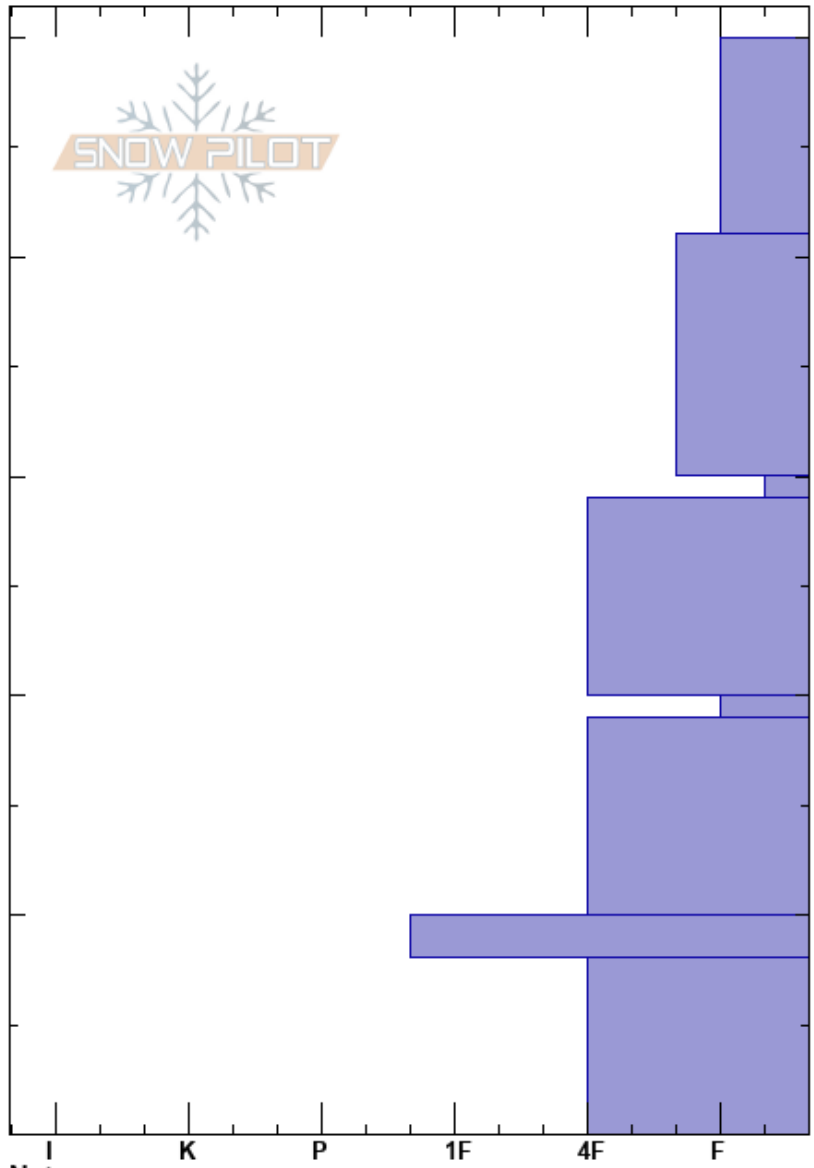

Beginner Bowl
 Bear River Range
 UT
 Elevation: 8850 ft
 Aspect: N
 Specifics:

paige pagnucco
 11/26/2023 - 2:00pm
 Co-ord: 41.88465N, -111.64372W
 Slope Angle: 25°
 Wind Loading:

Stability: HS:50
 Air Temperature: -9°C
 Sky Cover:
 Precipitation: NO
 Wind:
 Layer Notes:
 20-19cm: Problematic layer

Crystal Form	Crystal Size	Moisture	ρ kg/m ³	Stability tests & Layer comments
V				
V				
□				
=				
□				
				ECTX

Notes: The entire snowpack is weak.