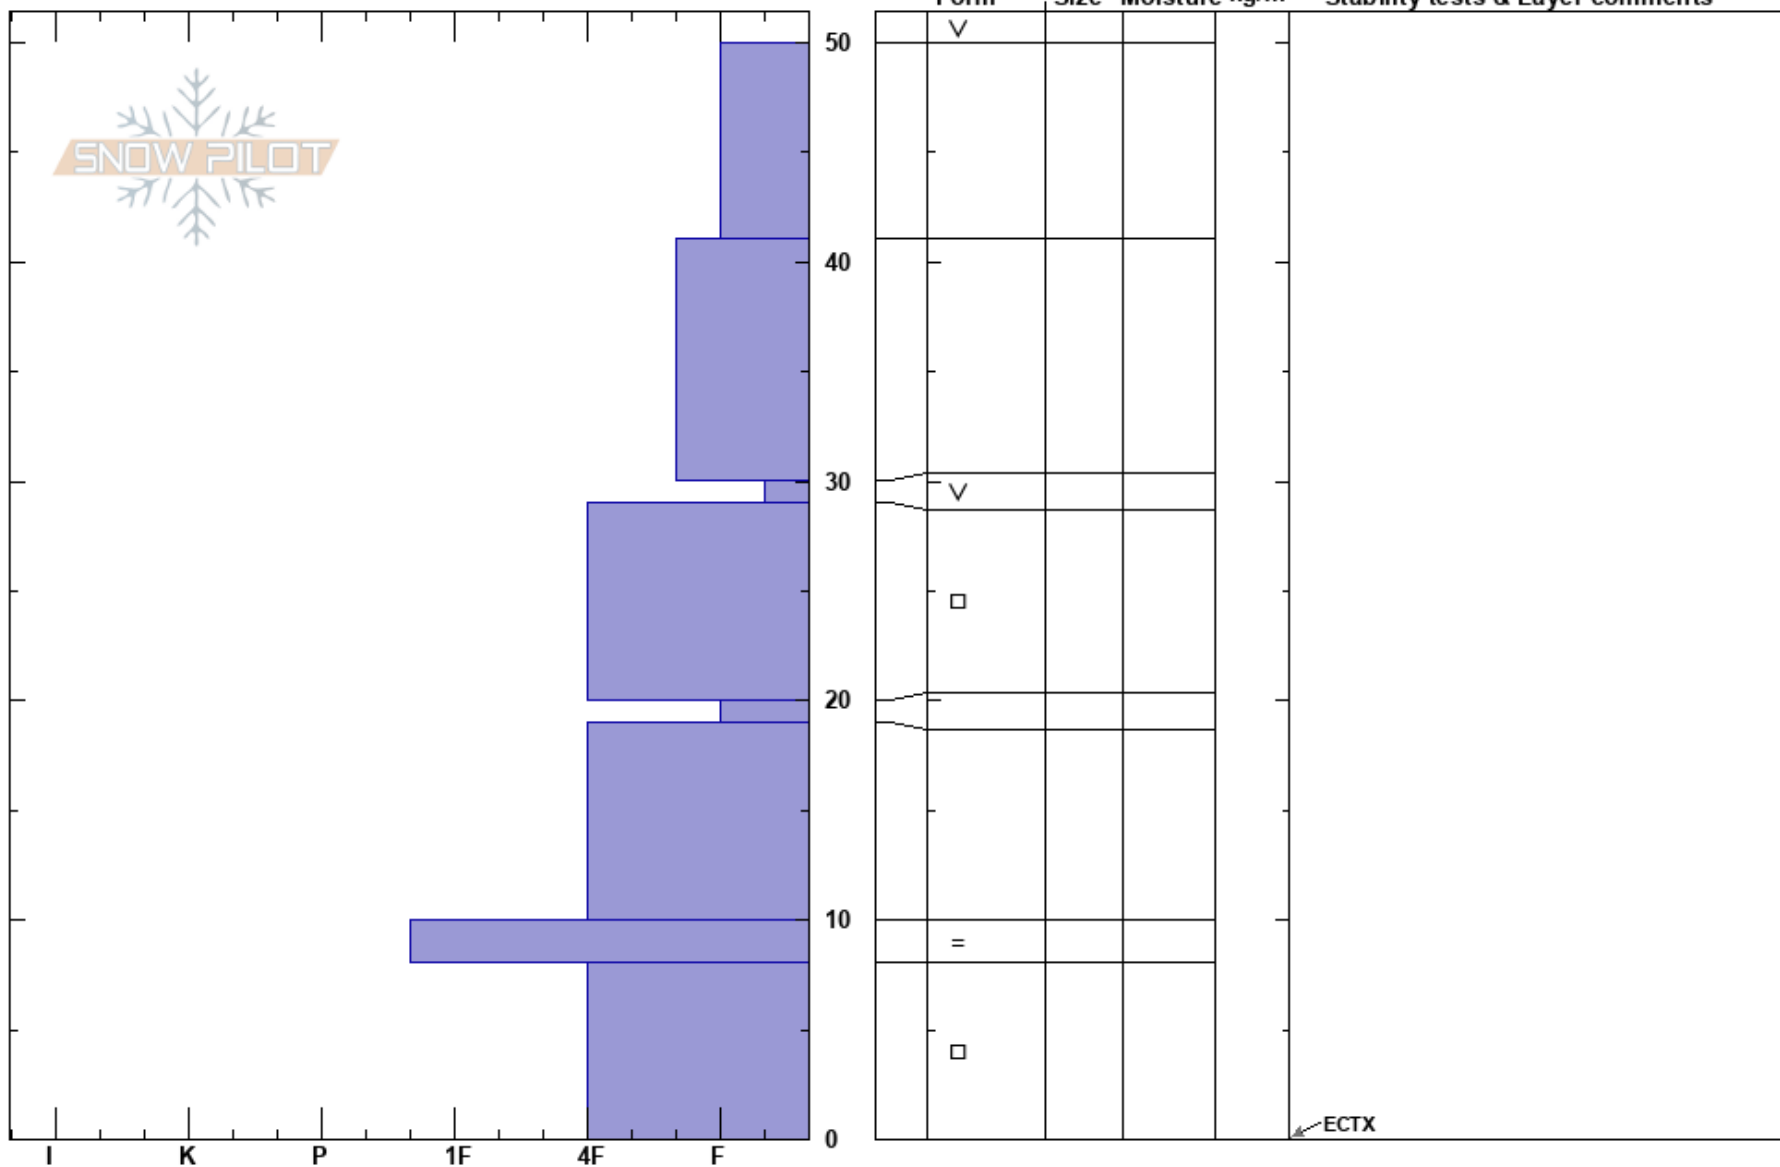

Beginner Bowl
 Bear River Range
 UT
 Elevation: 8850 ft
 Aspect: N
 Specifics:

paige pagnucco
 11/26/2023 - 2:00pm
 Co-ord: 41.88465N, -111.64372W
 Slope Angle: 25°
 Wind Loading:

Stability: HS:50
 Air Temperature: -9°C
 Sky Cover:
 Precipitation: NO
 Wind:
 Layer Notes:
 20-19cm: Problematic layer

Notes: The entire snowpack is weak.