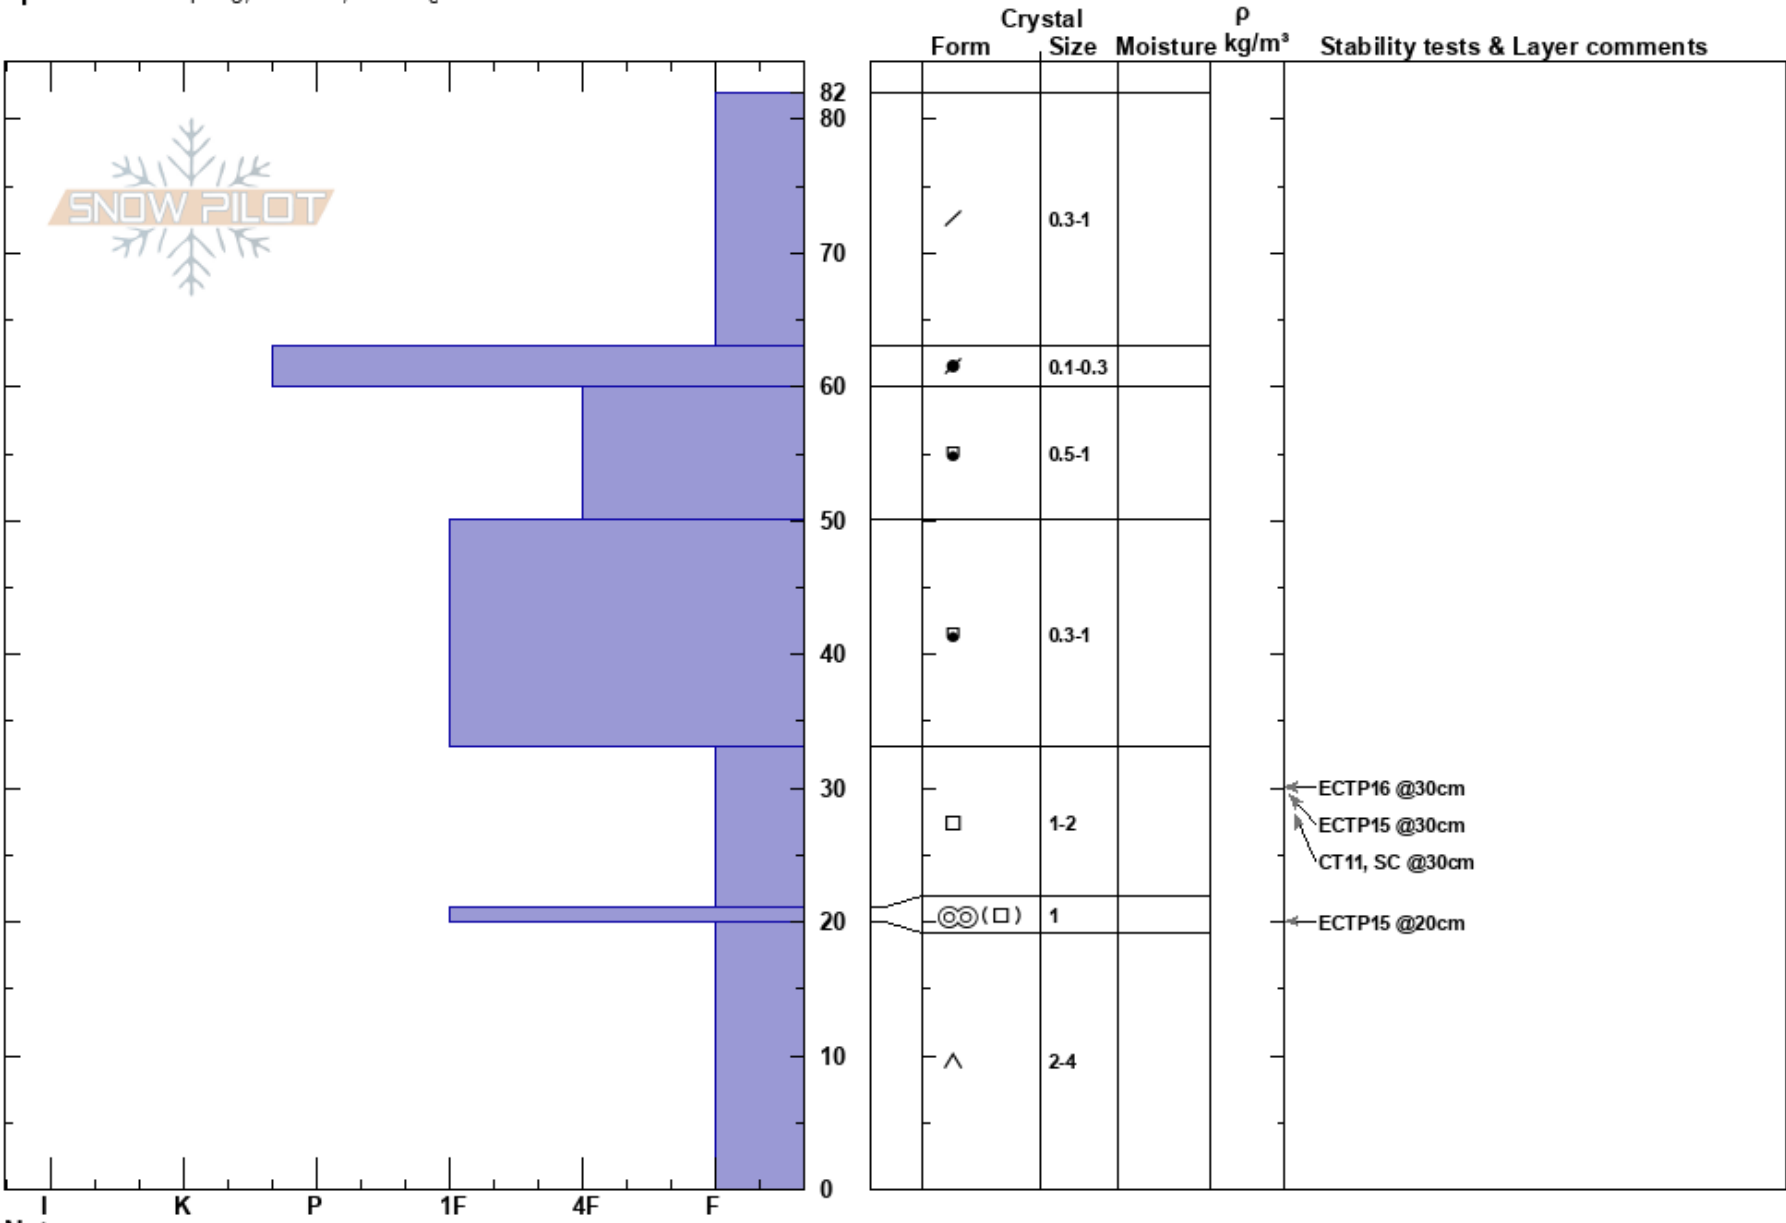

W. Arkansas Arden Feldman  
 Sawatch 01/16/2018 - 2:00pm  
 CO Co-ord: 39.35759N, -106.19814W  
 Elevation: 10950 ft Slope Angle: 9°  
 Aspect: NW Wind Loading:  
 Specifics: Collapsing, localized; Cracking

Stability: HS:82 Layer Notes:  
 Air Temperature:  
 Sky Cover: CLR  
 Precipitation: NO  
 Wind: Calm

Notes: