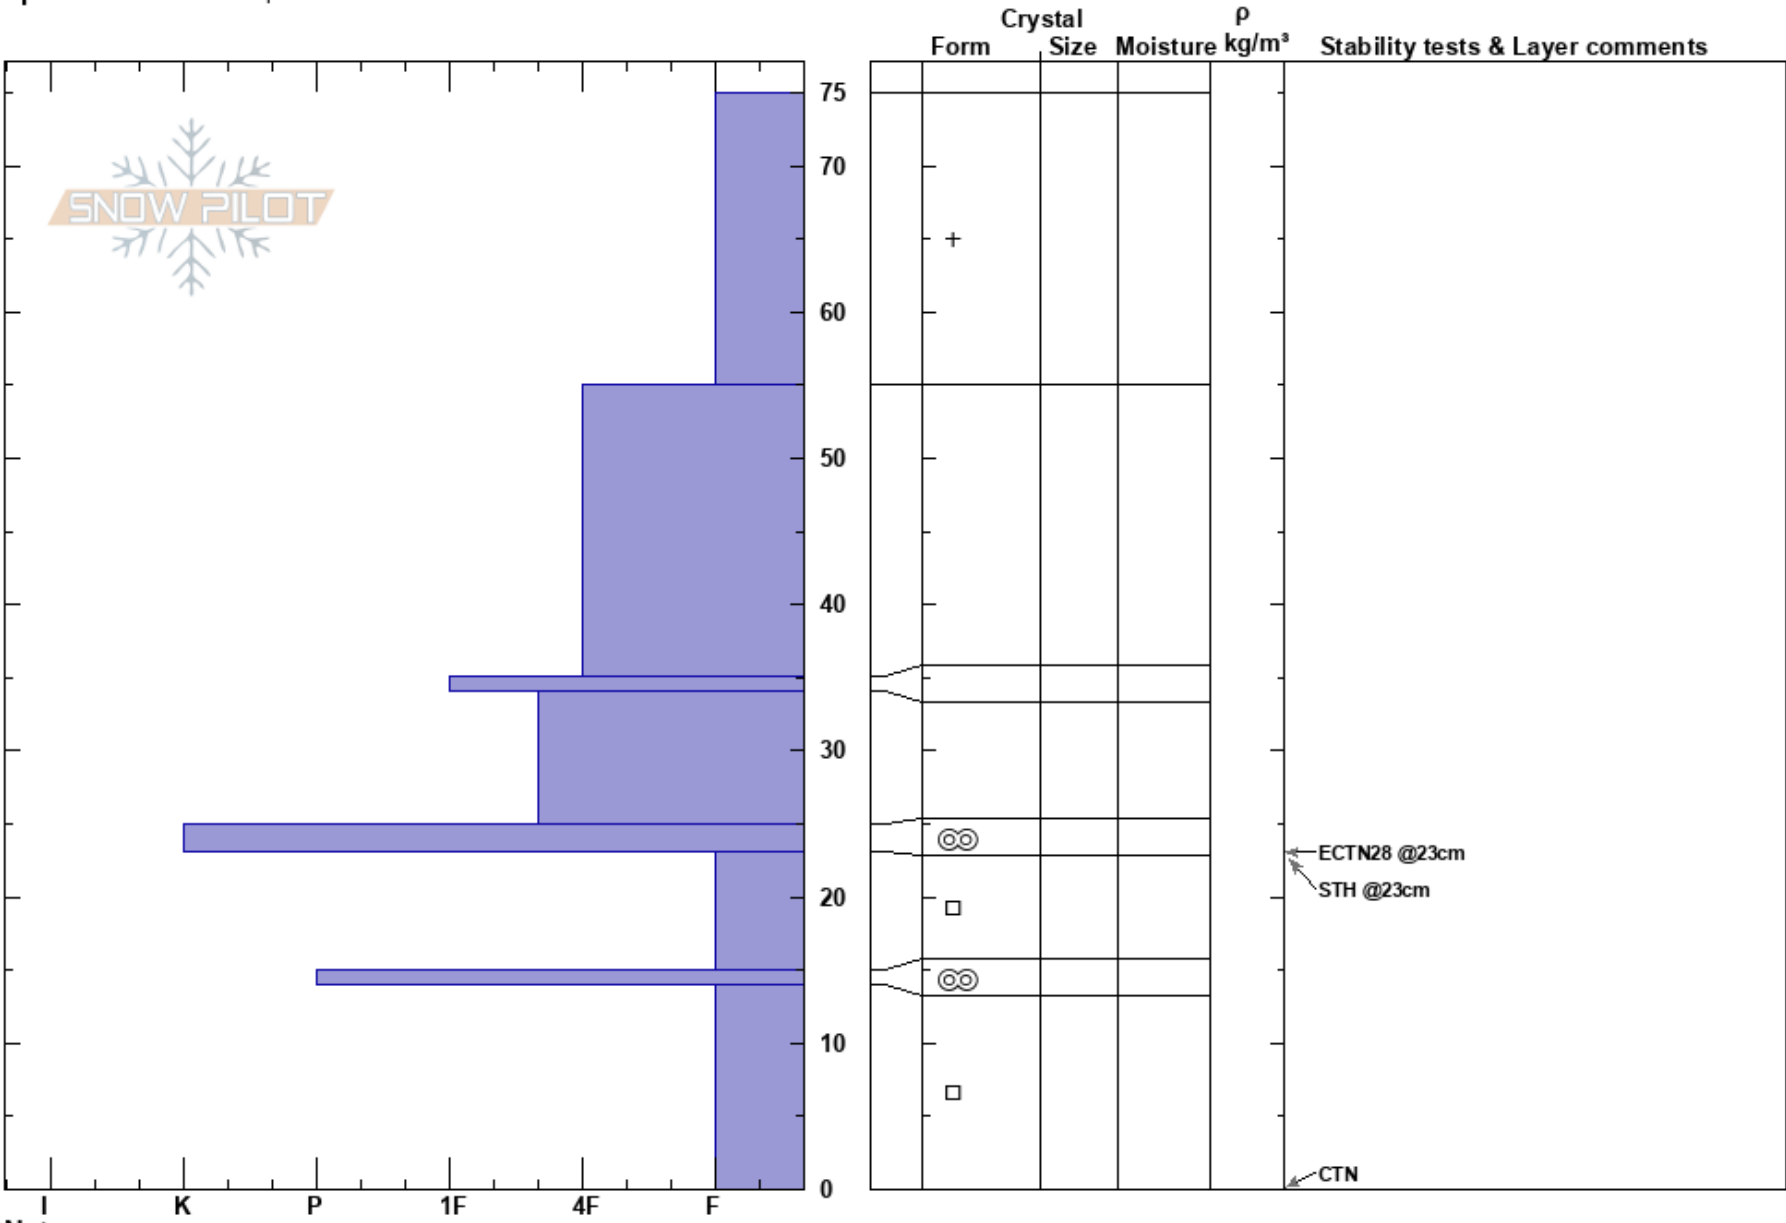

West Bowl
 Wasatch Range
 UT
Elevation: 9755 ft
Aspect: 43°
Specifics: We skied slope

Carly Smith
 11/25/2023 - 12:00pm
Co-ord: 40.59995N, -111.62978W
Slope Angle: 26°
Wind Loading: no

Stability:
Air Temperature: -8.9°C
Sky Cover: BKN
Precipitation: S2
Wind: N Light Breeze

HS:75
Layer Notes:
 23-15cm: Problematic layer

Notes: Observed dry loose avalanches on steep rollovers.