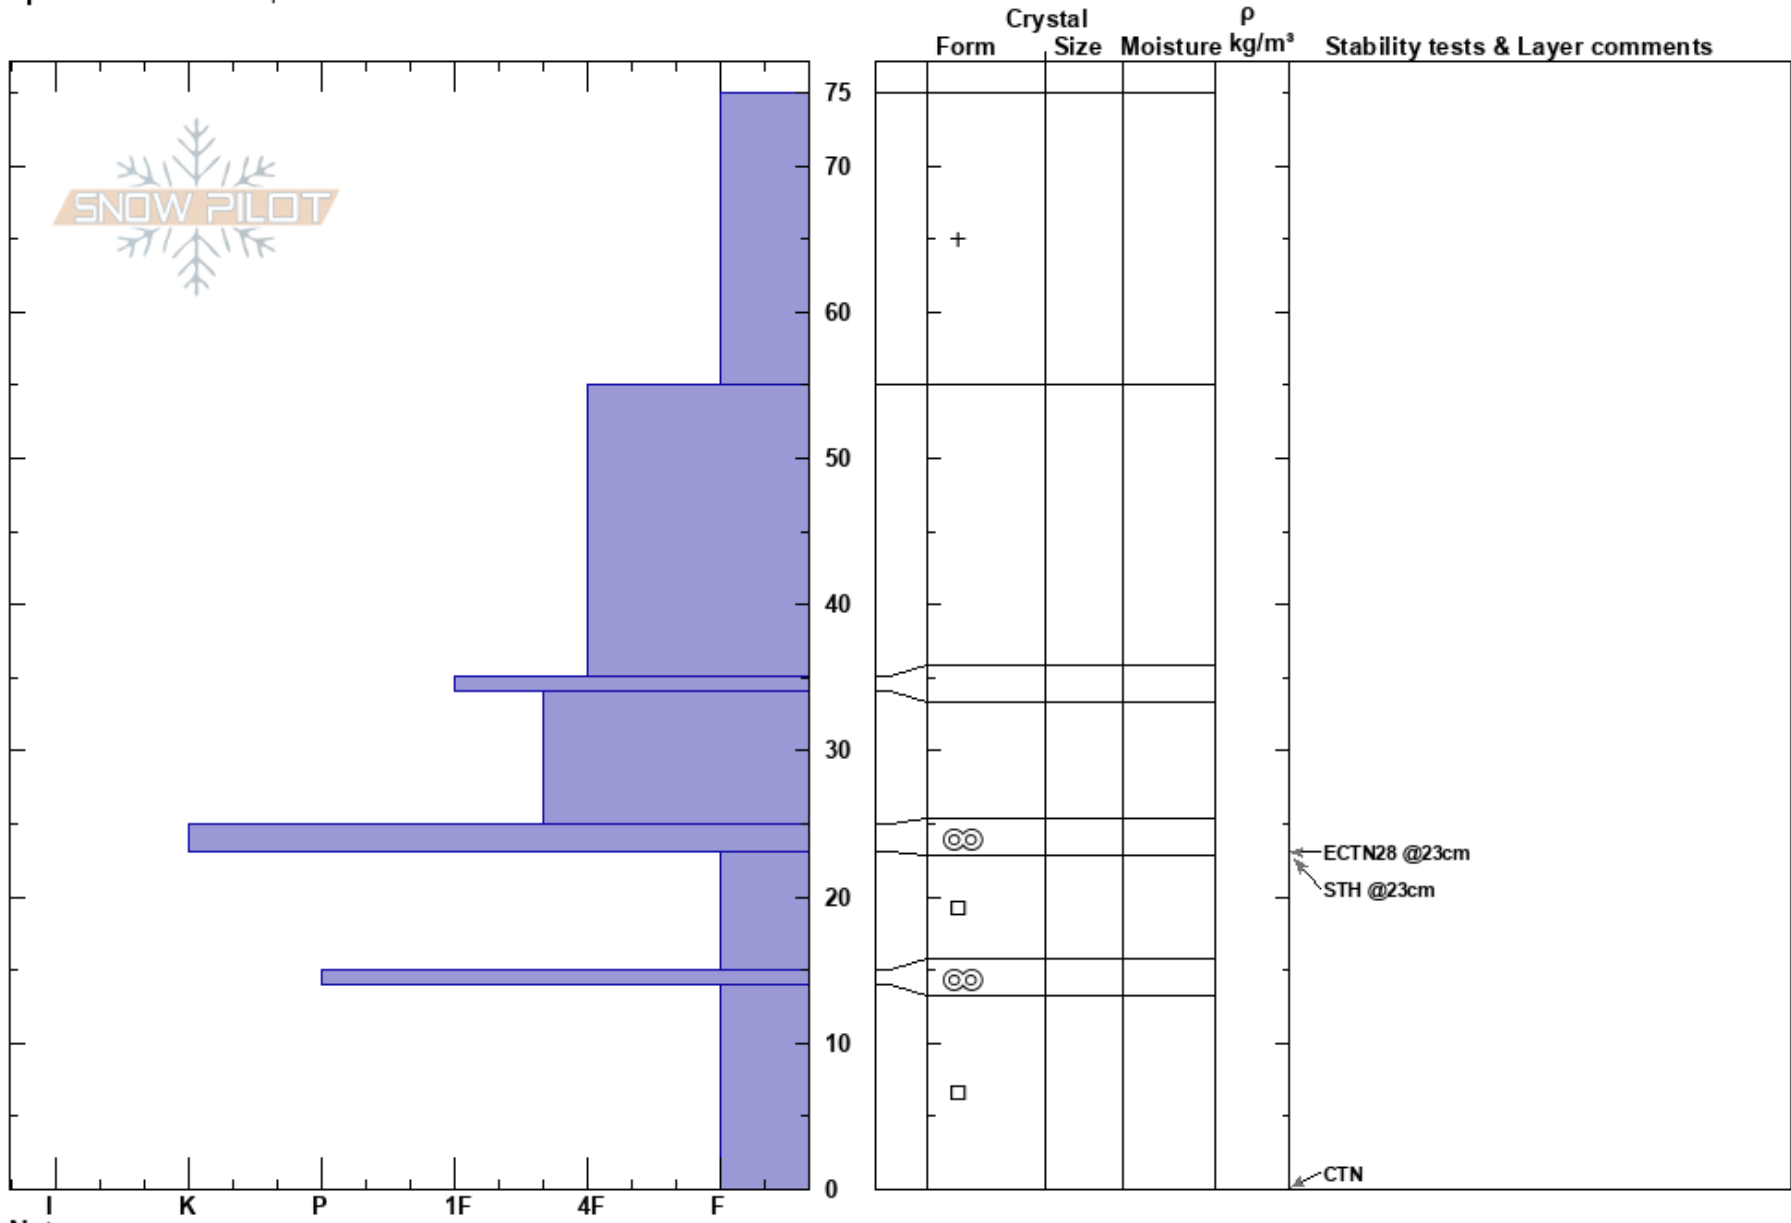

West Bowl
 Wasatch Range
 UT
Elevation: 9755 ft
Aspect: 43°
Specifics: We skied slope

Carly Smith
 11/25/2023 - 12:00pm
Co-ord: 40.59995N, -111.62978W
Slope Angle: 26°
Wind Loading: no

Stability:
Air Temperature: -8.9°C
Sky Cover: BKN
Precipitation: S2
Wind: N Light Breeze

HS:75
Layer Notes:
 23-15cm: Problematic layer

Notes: Observed dry loose avalanches on steep rollovers.