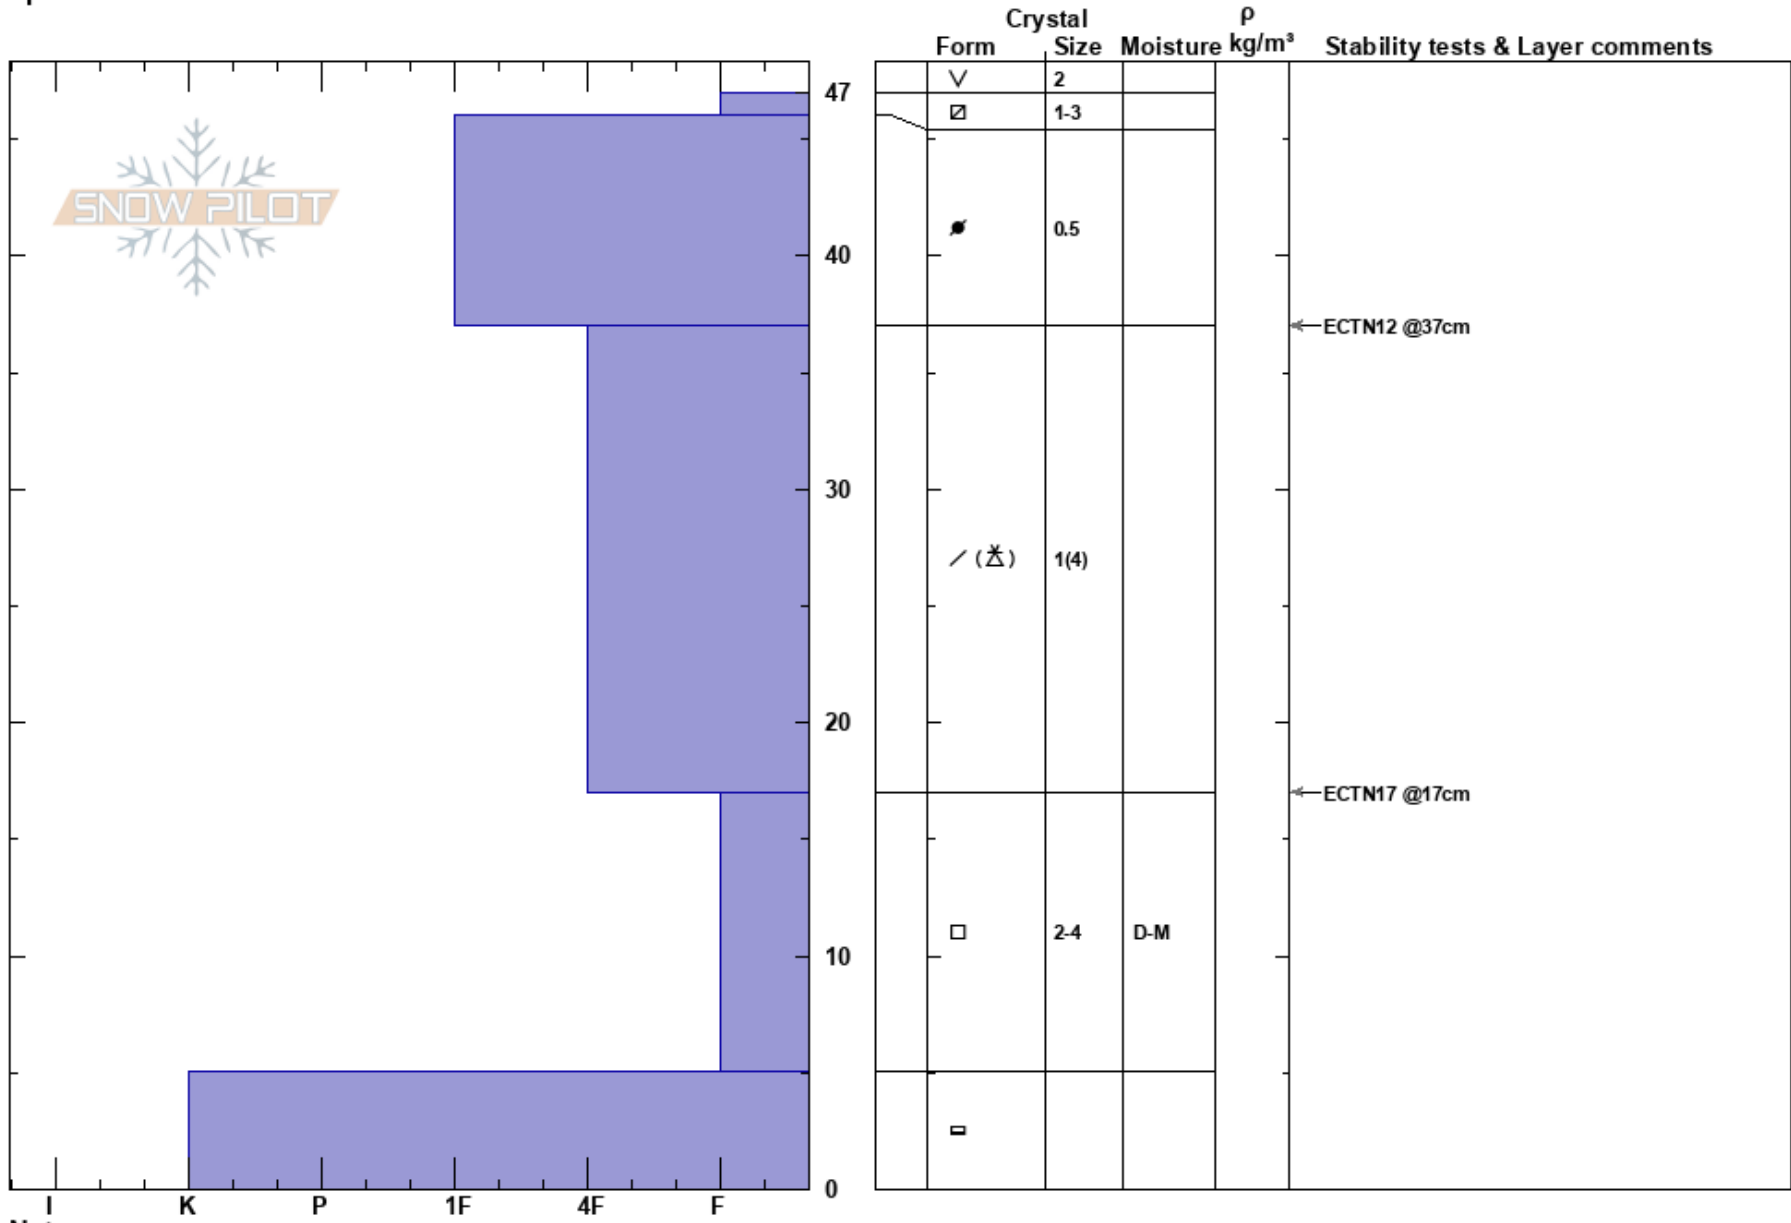

Tamarack Peak  
 Mount Rose  
 NV  
 Elevation: 9735 ft  
 Aspect: 352°  
 Specifics:

Steve Reynaud  
 11/25/2023 - 11:50am  
 Co-ord: 39.31898N, -119.92013W  
 Slope Angle: 30°  
 Wind Loading: previous

Stability: Good  
 Air Temperature: HS:47 PF:45  
 Sky Cover: CLR  
 Precipitation: NO  
 Wind: E Light Breeze  
 Layer Notes: 17-5cm: Problematic layer

Notes: Snowpit dug midslope, below where most previous NE wind scouring had occurred.