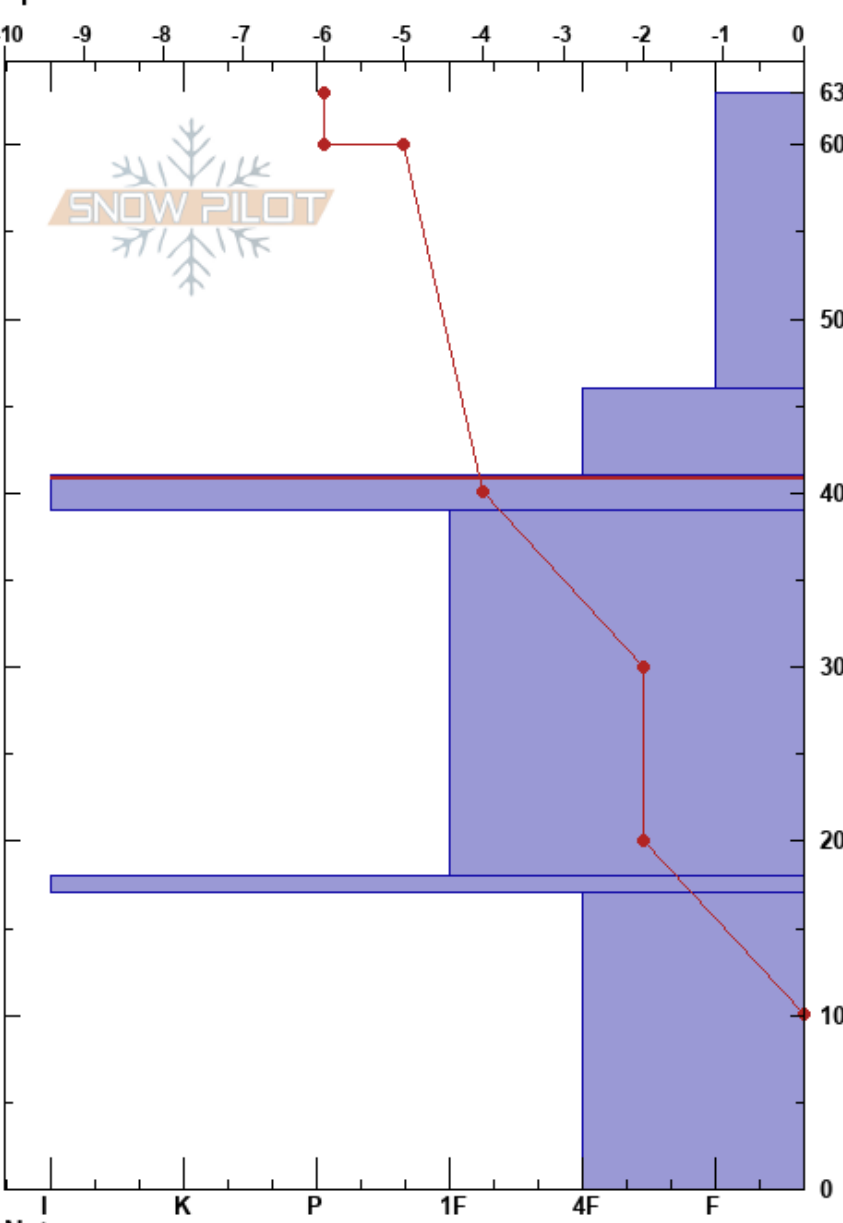

Twin Lakes Pass 231124  
 Central Wasatch  
 UT  
 Elevation: 9900 ft  
 Aspect: W  
 Specifics:

Otto Stegmaier  
 11/24/2023 - 8:35am  
 Co-ord: 40.59449N, -111.60934W  
 Slope Angle: 30°  
 Wind Loading:

Stability:  
 Air Temperature: -8°C  
 Sky Cover: BKN  
 Precipitation: S-1  
 Wind: Calm

HS:63  
 PF:47  
 41-39cm: Problematic layer

Form	Crystal Size	Moisture	$\rho$ kg/m <sup>3</sup>	Stability tests & Layer comments
+	3			
/	2-3			
•	1			
■				← CT3 @41cm SP ← ECTP11 @41cm
•	1			
■				← CT21 @19cm RP