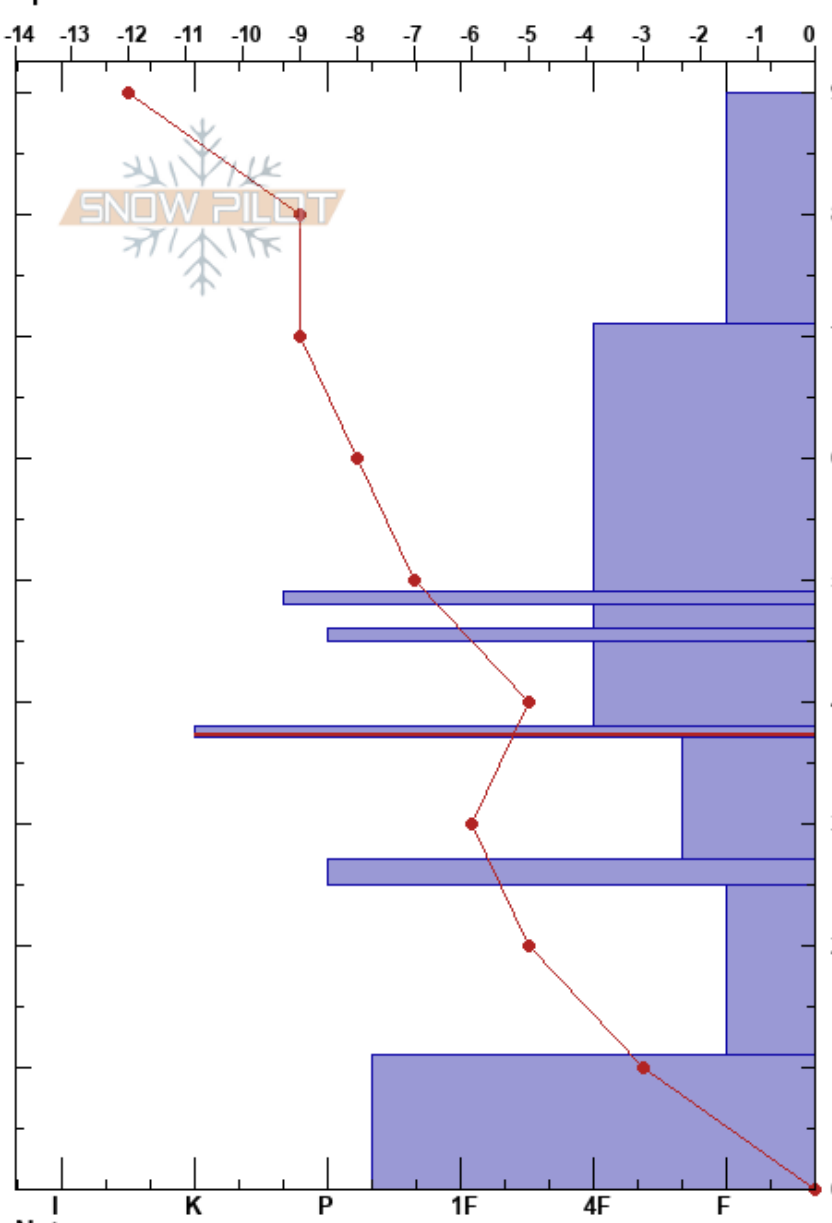

Patsy Pillows 20231124  
 Central Wasatch  
 UT  
 Elevation: 9932 ft  
 Aspect: N  
 Specifics:

Calvin Giddings  
 11/24/2023 - 5:20pm  
 Co-ord: 40.59193N, -111.61502W  
 Slope Angle: 31°  
 Wind Loading: previous

Stability: Good  
 Air Temperature: -13°C  
 Sky Cover: X  
 Precipitation: S-1  
 Wind: Calm

HS:90  
 38-37cm: Problematic layer

Form	Crystal Size	Moisture	$\rho$ kg/m <sup>3</sup>	Stability tests & Layer comments
	2			
* ( / )	2(1.5)			
•	1.5-2			
⊙⊙	1			CT15, Q2 @49cm
⊖	1			ECTP17 @49cm
⊙⊙	1			STE @49cm
⊖	1			
⊙⊙	0.3			CT18, Q2 @38cm
⊖	1-1.5			CT21, Q1 @37cm
⊙⊙	1			STE @37cm
⊖	2			ECTN24 @37cm
⊖	2.5			