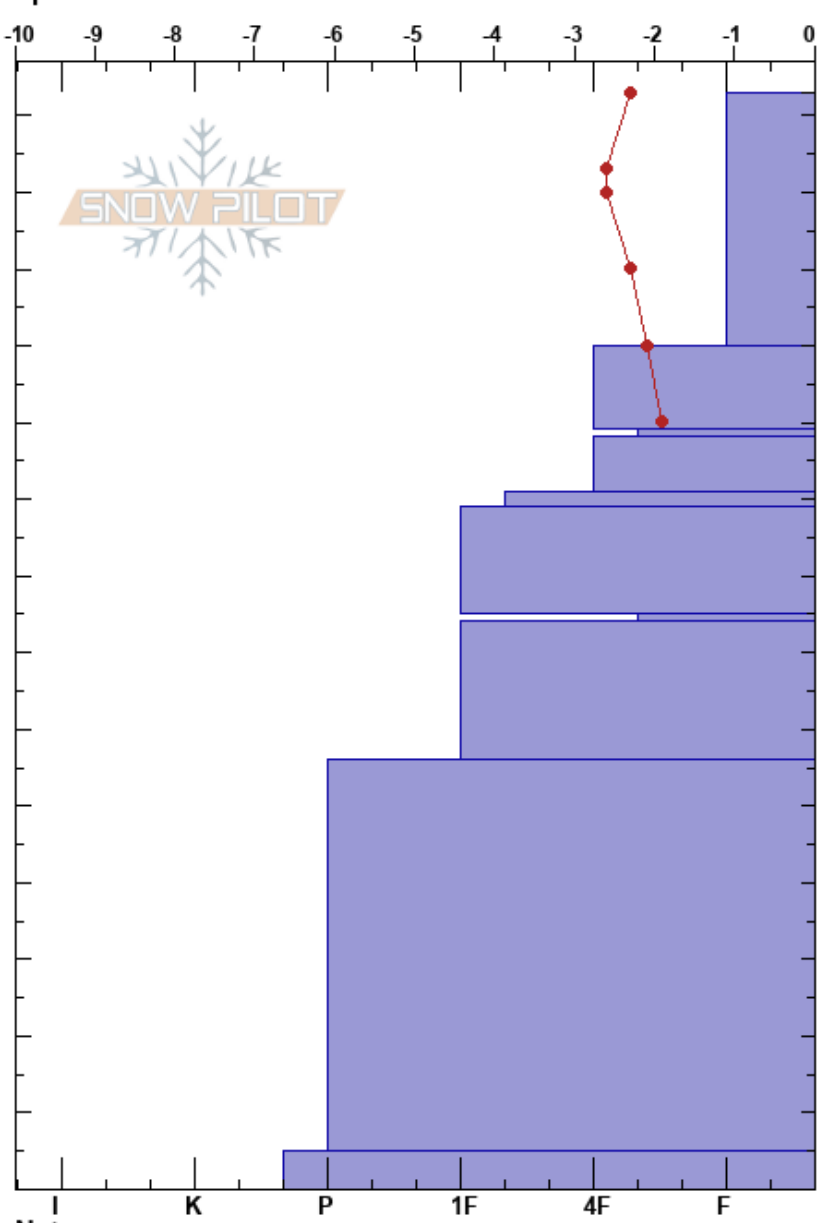

Sunburst
 Kenai Mountains
 AK
 Elevation: 2051 ft
 Aspect: NW
 Specifics:

Jaime Andersen
 01/15/2018 - 12:20pm
 Co-ord: 60.76690N, -149.20148W
 Slope Angle: 26°
 Wind Loading: yes

Stability:
 Air Temperature: -0.3°C PF:45 99-98cm:Problematic layer
 Sky Cover: BKN
 Precipitation: NO
 Wind: Calm

Form	Crystal Size	Moisture	ρ kg/m ³	Stability tests & Layer comments
/	0.3-0.5	M		
•	0.3	D-M		
∨	2-4	D		CT12, SP @99cm
•	0.3-0.5	D-M		CT20, SP @99cm
⊙⊙	1.5-2	M-W		ECTP10 @99cm
•	0.3-0.5	D		PST58/100 (End) @99cm
∨	3-6	D		2x CT27, SP @75cm
•	0.3-0.5	D		ECTP12 @75cm
				PST60/100 (End) @75cm
⊙⊙	1-3			
∧	2-5			