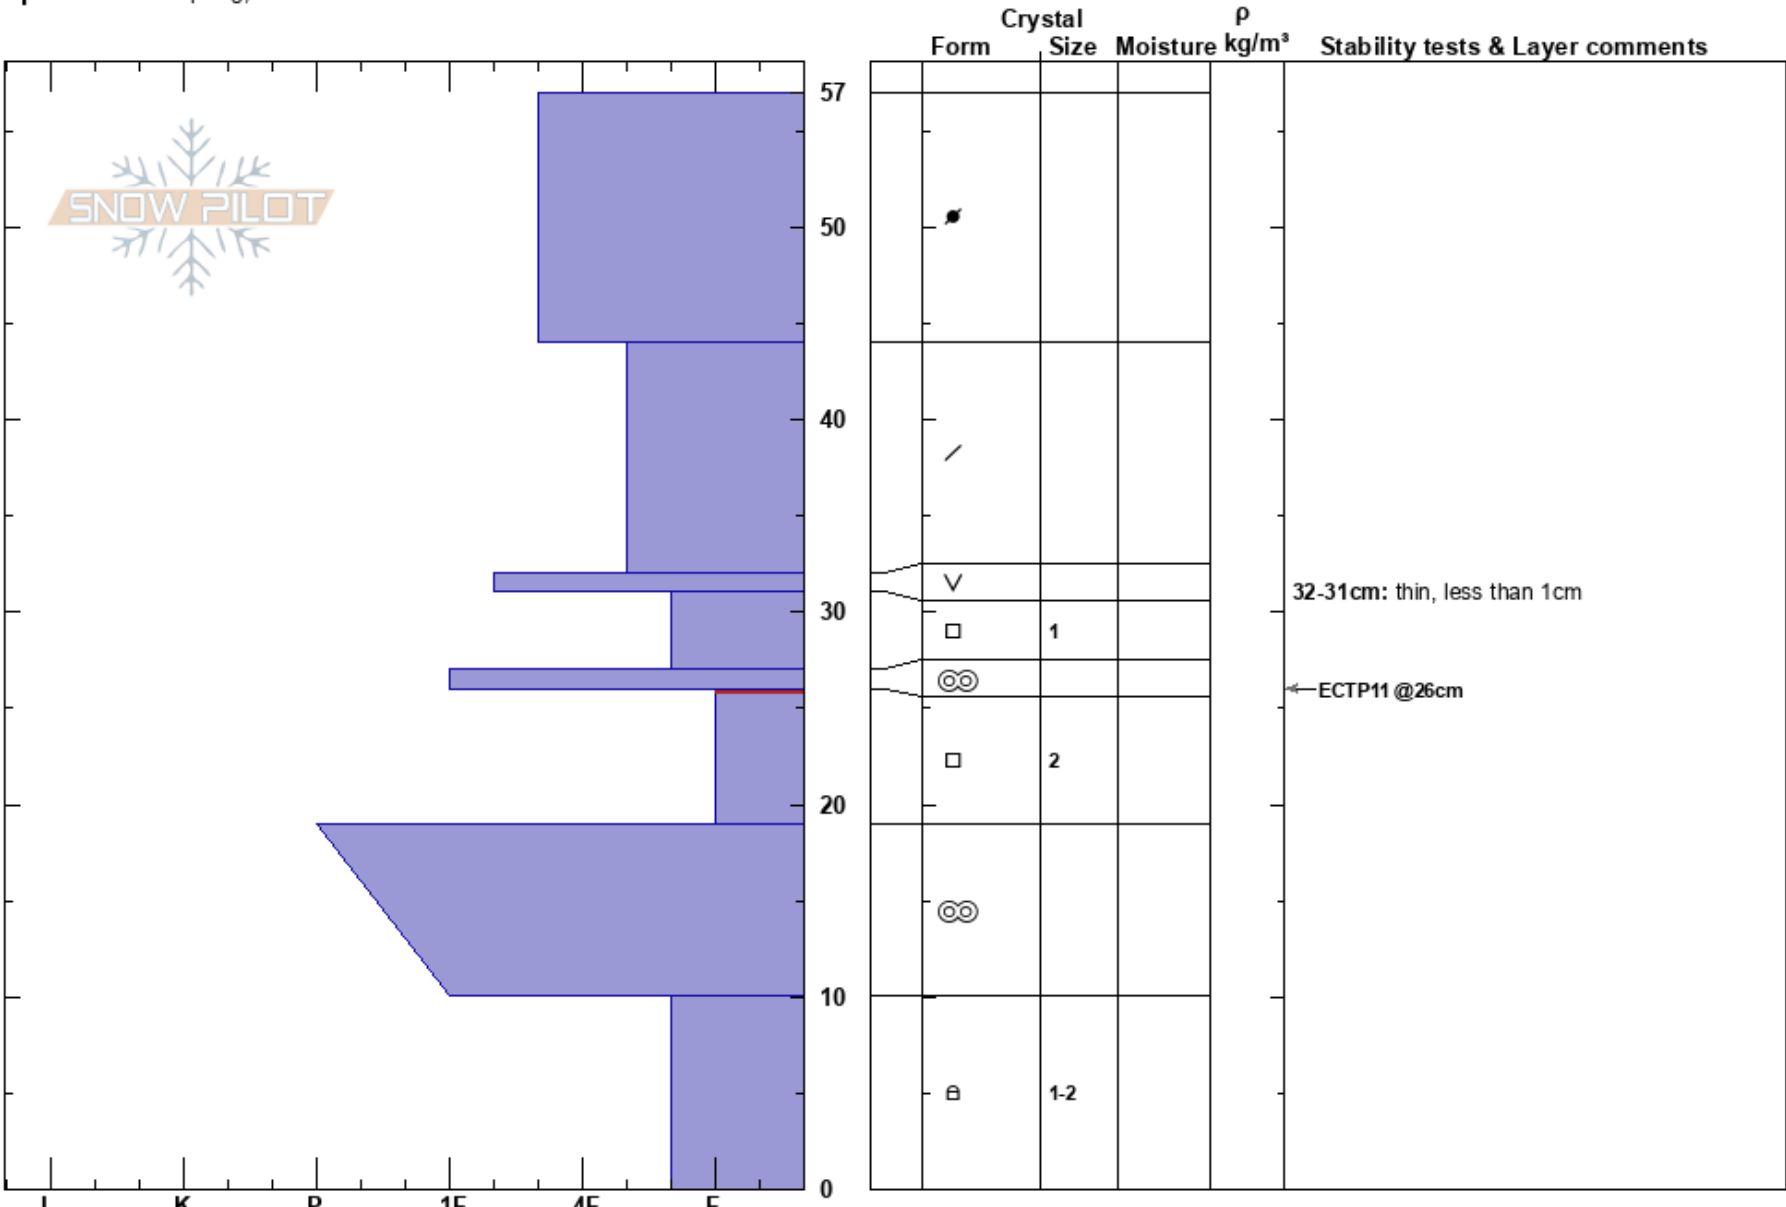

Shamrock
 Teton Range
 WY
 Elevation: 9000 ft
 Aspect: SW
 Specifics: Collapsing, localized

Alex Drinkard
 11/24/2023 - 1:00pm
 Co-ord: 43.48821N, -110.97110W
 Slope Angle: 23°
 Wind Loading: previous

Stability: Poor
 Air Temperature:
 Sky Cover: FEW
 Precipitation: NO
 Wind: E Moderate

HS:57
 PF:25
 PS: 15
 Layer Notes:
 32-31cm: thin, less than 1cm
 26-19cm: Problematic layer

Notes: Previously wind loaded slope to intentionally find a cohesive slab to test propagation. Experienced a decent collapse when skinning away