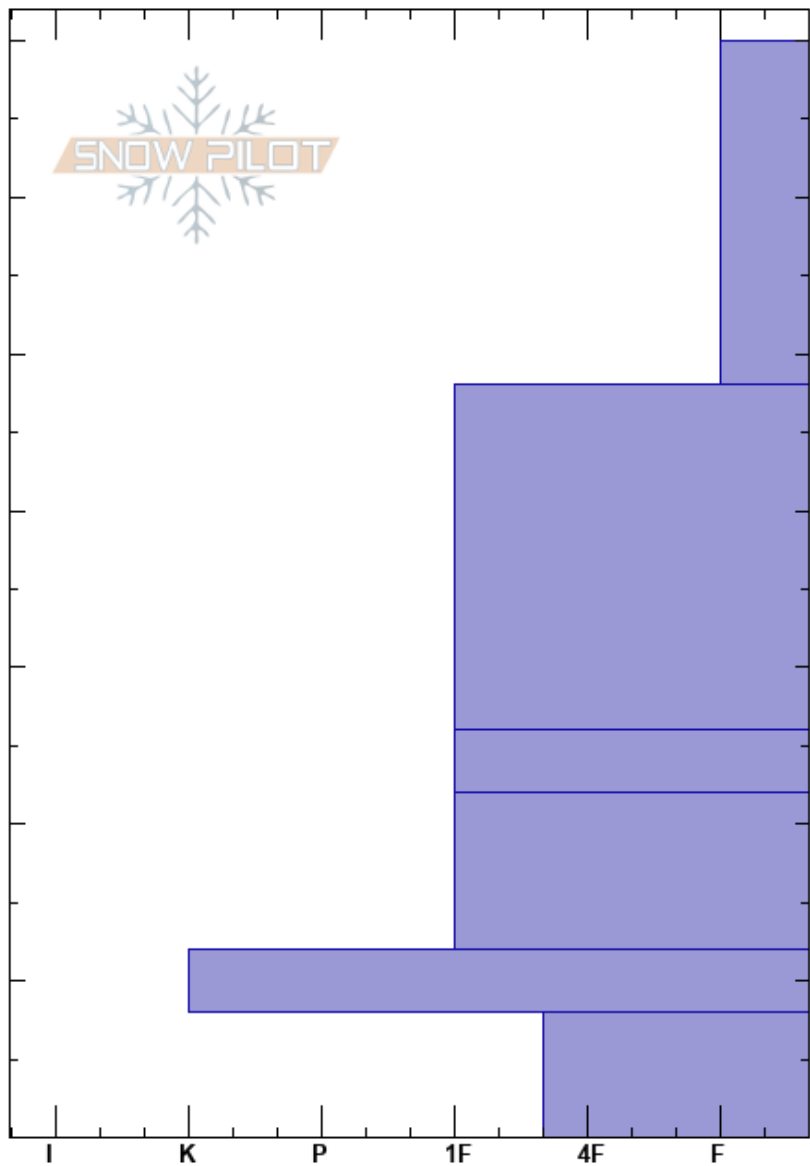

P-Ridge Shot 4  
 Wasatch Range  
 UT  
 Elevation: 9625 ft  
 Aspect: 30°

Amelia Praggastis  
 11/24/2023 - 8:00am  
 Co-ord: 40.57950N, -111.64237W  
 Slope Angle: 34°  
 Wind Loading: no

Stability:  
 Air Temperature:  
 Sky Cover: BKN  
 Precipitation: S-1  
 Wind: SE Light Breeze

HS:70  
 PF:25  
 PS:15  
 8-0cm: moist.

Specifics: Pit dug in a Ski Area; Pit is representative of backcountry

Crystal Form	Crystal Size	Moisture	$\rho$ kg/m <sup>3</sup>	Stability tests & Layer comments
+				
				← CT5, Q3 @48cm
/				
⊗				
⊖				
⊙				
□				8-0cm: moist.