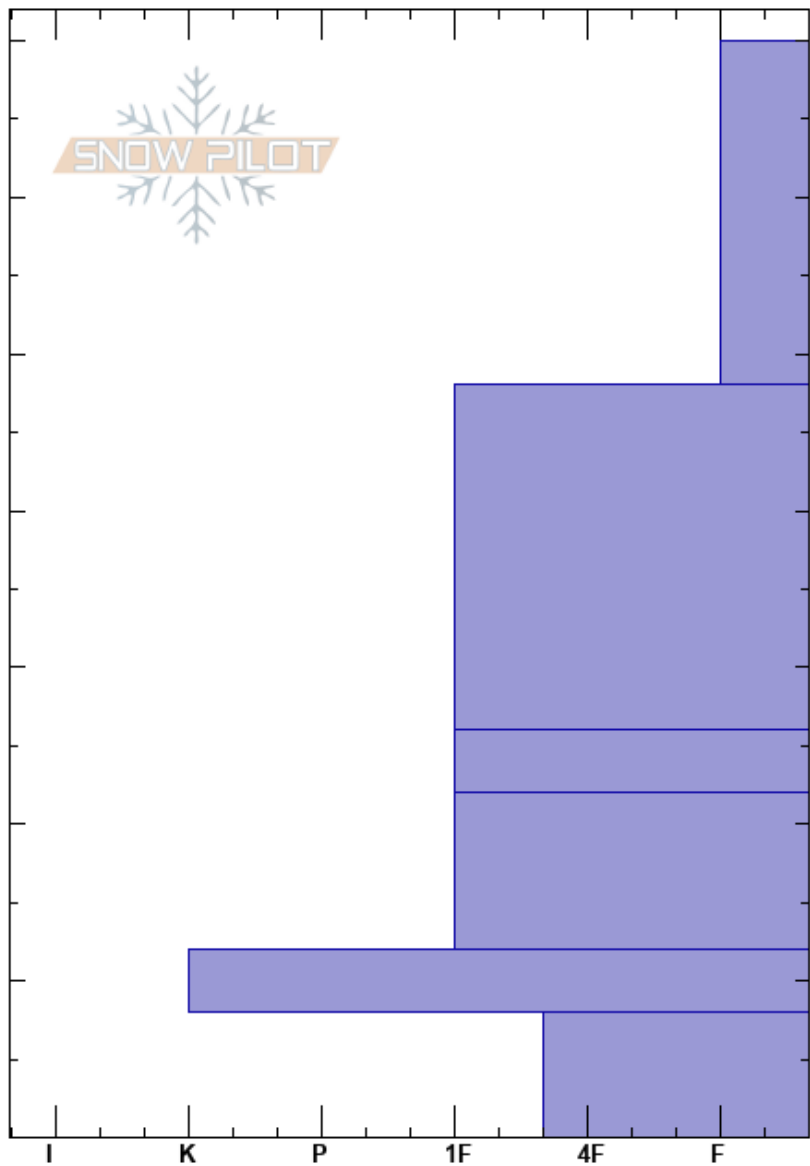

P-Ridge Shot 4
 Wasatch Range
 UT
 Elevation: 9625 ft
 Aspect: 30°

Amelia Praggastis
 11/24/2023 - 8:00am
 Co-ord: 40.57950N, -111.64237W
 Slope Angle: 34°
 Wind Loading: no

Stability:
 Air Temperature:
 Sky Cover: BKN
 Precipitation: S-1
 Wind: SE Light Breeze

HS:70
 PF:25
 PS:15
 8-0cm: moist.

Specifics: Pit dug in a Ski Area; Pit is representative of backcountry

Crystal Form	Crystal Size	Moisture	ρ kg/m ³	Stability tests & Layer comments
+				
				← CT5, Q3 @48cm
/				
⊗				
⊖				
⊙				
□				8-0cm: moist.