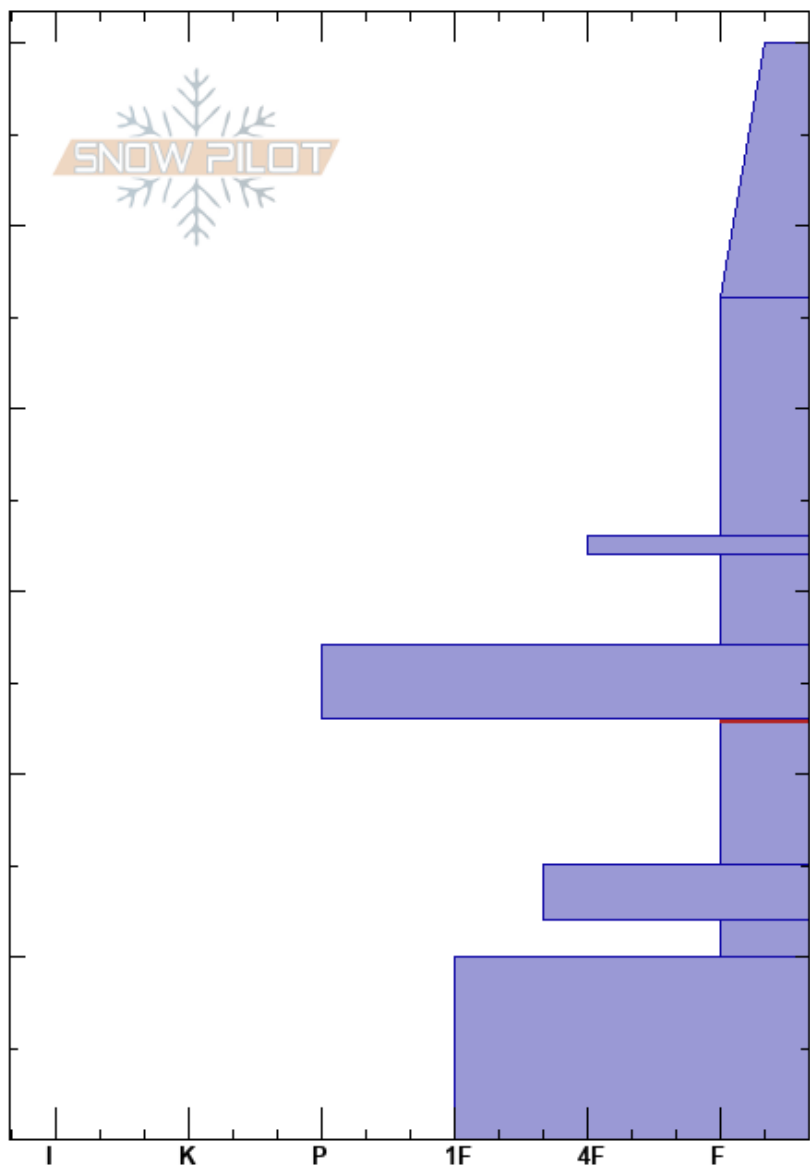

Scott's backdoor  
 Wasatch Range  
 UT  
 Elevation: 9400 ft  
 Aspect: NW  
 Specifics:

William Ambler  
 11/24/2023 - 11:00am  
 Co-ord: 40.61366N, -111.56239W  
 Slope Angle: 14°  
 Wind Loading: no

Stability:  
 Air Temperature:  
 Sky Cover: BKN  
 Precipitation: S-1  
 Wind: Calm

HS:60  
 23-15cm: Problematic layer

Height (ft)	Crystal		$\rho$ kg/m <sup>3</sup>	Stability tests & Layer comments
	Form	Size		
60				
50	+			
46				← CT5, Q3 @46cm
40	/ (□)			
33	⊙			
30	□			
27	⊙			
23	□	1-2		← ECTP3 @23cm ← ECTP6 @23cm ← CT10, Q1 @23cm
15	⊙			
10	□			
0	○			