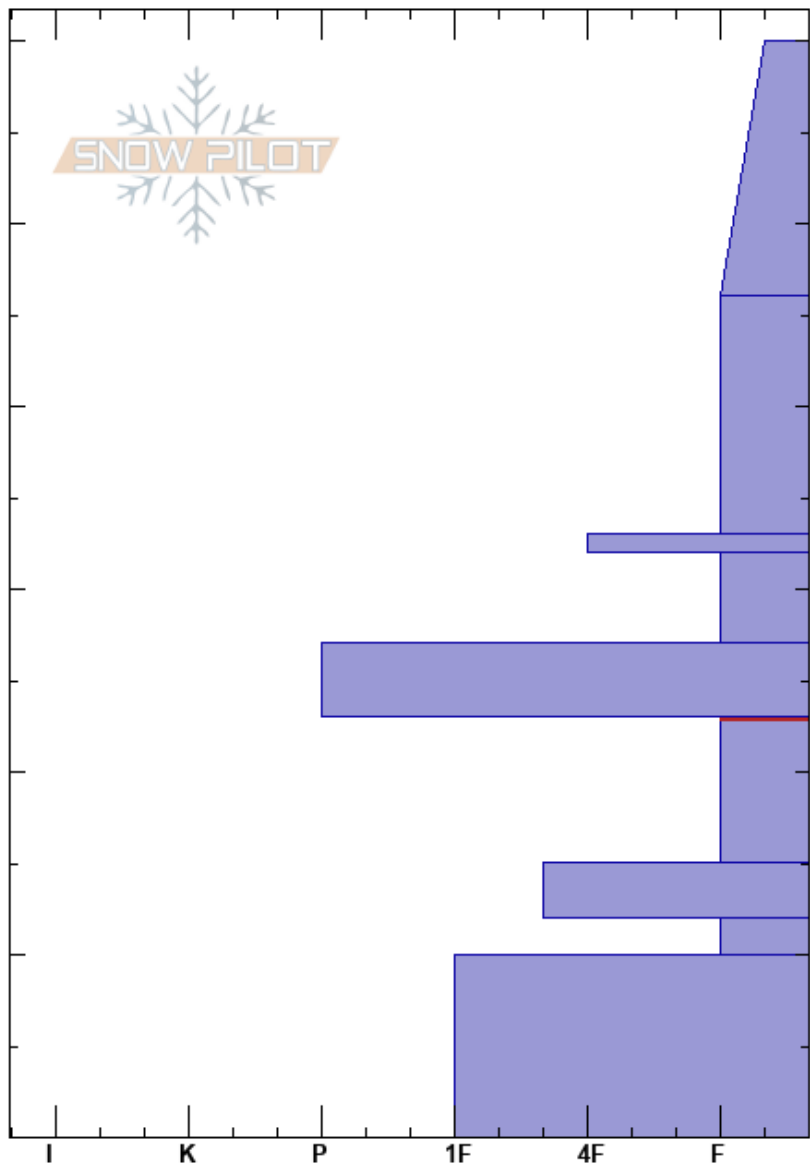

Scott's backdoor  
 Wasatch Range  
 UT  
 Elevation: 9400 ft  
 Aspect: NW  
 Specifics:

William Ambler  
 11/24/2023 - 11:00am  
 Co-ord: 40.61366N, -111.56239W  
 Slope Angle: 14°  
 Wind Loading: no

Stability:  
 Air Temperature:  
 Sky Cover: BKN  
 Precipitation: S-1  
 Wind: Calm

HS:60  
 23-15cm: Problematic layer

Crystal Form	Crystal Size	Moisture	$\rho$ kg/m <sup>3</sup>	Stability tests & Layer comments
+				
/ (□)				← CT5, Q3 @46cm
⊙				
□				
⊙				← ECTP3 @23cm ← ECTP6 @23cm ← CT10, Q1 @23cm
□	1-2			
⊙				
□				
○				