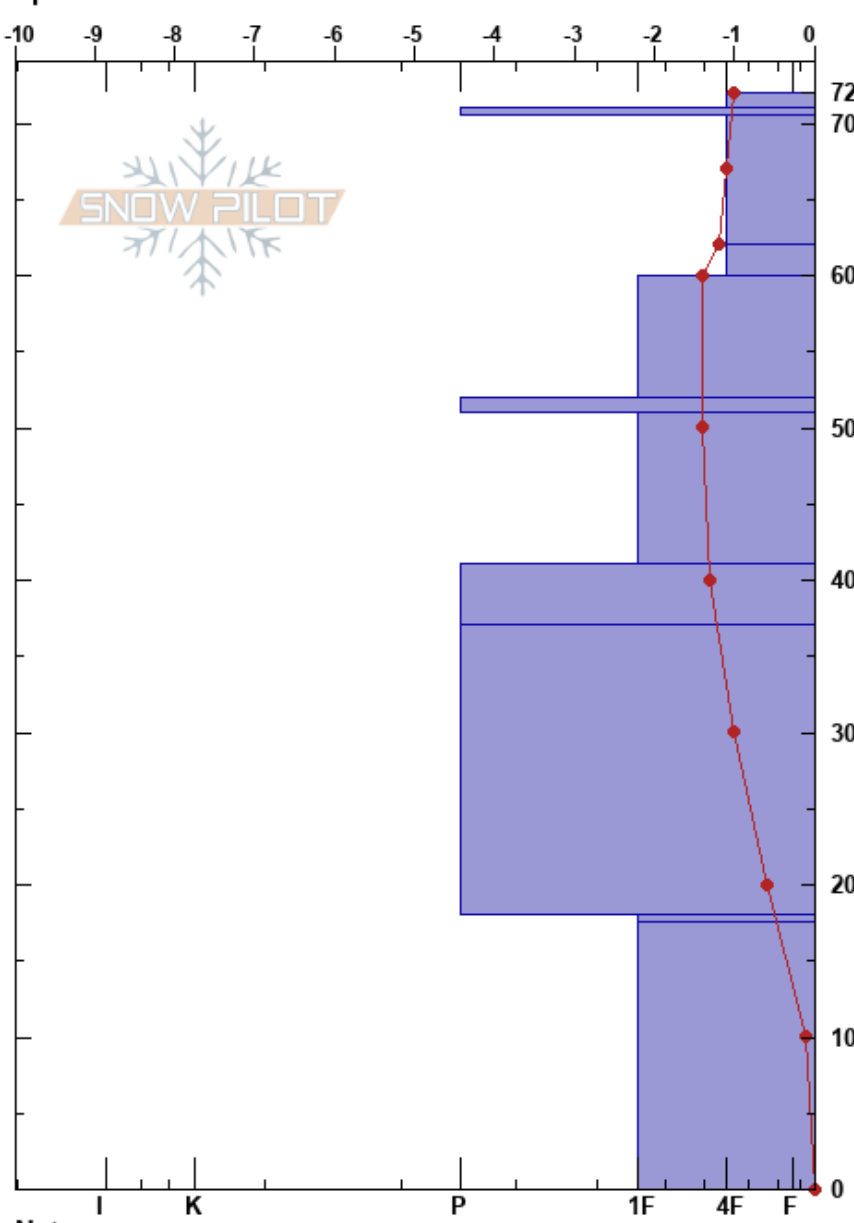

KP shot marker 4  
 Silver Valley Area  
 ID  
 Elevation: 1915 m  
 Aspect: N  
 Specifics:

izzy davis  
 11/22/2023 - 12:40pm  
 Co-ord:  
 Slope Angle: 34°  
 Wind Loading: yes

Stability:  
 Air Temperature: -0.8°C  
 Sky Cover: OVC  
 Precipitation: NO  
 Wind:

HS:72  
 71-70.5cm: zipper crust  
 41-37cm: decomposing  
 41-37cm: Problematic layer

Form	Crystal		Moisture	$\rho$ kg/m <sup>3</sup>	Stability tests & Layer comments
	Size				
•	1				71-70.5cm: zipper crust
=					
/	1				← ECTN19 @60cm
⊘ (/)	2(1)				
•	0.5				← ECTN22 @51cm
□					
•	0.5				41-37cm: decomposing
⊘					
•	0.3				
⊘	2				
•	0.3				