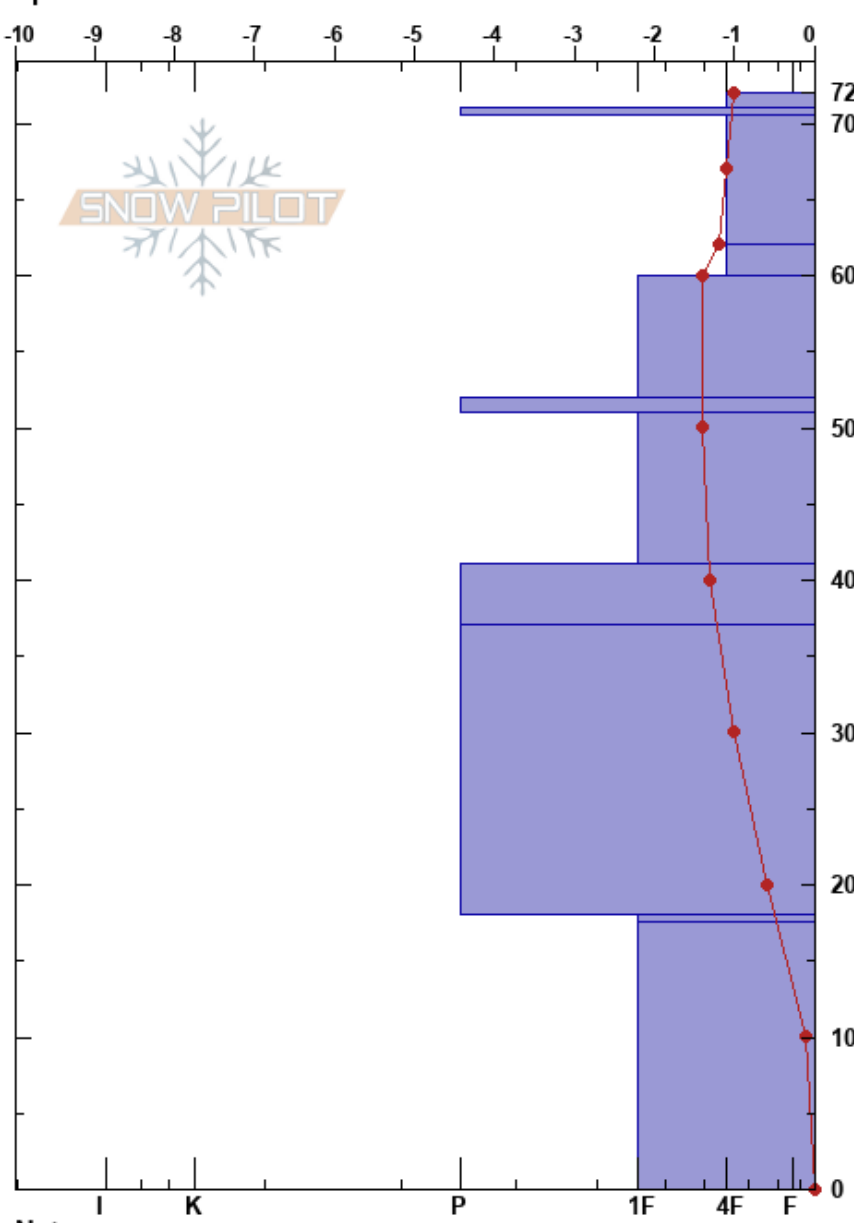

KP shot marker 4
 Silver Valley Area
 ID
 Elevation: 1915 m
 Aspect: N
 Specifics:

izzy davis
 11/22/2023 - 12:40pm
 Co-ord:
 Slope Angle: 34°
 Wind Loading: yes

Stability:
 Air Temperature: -0.8°C
 Sky Cover: OVC
 Precipitation: NO
 Wind:

HS:72
 Layer Notes:
 71-70.5cm: zipper crust
 41-37cm: decomposing
 41-37cm: Problematic layer

Form	Crystal		Moisture	ρ kg/m ³	Stability tests & Layer comments
	Size	Moisture			
•	1				71-70.5cm: zipper crust
=					
/	1				← ECTN19 @60cm
⊘ (/)	2(1)				
•	0.5				← ECTN22 @51cm
□					
•	0.5				41-37cm: decomposing
⊘					
•	0.3				
⊘	2				
•	0.3				