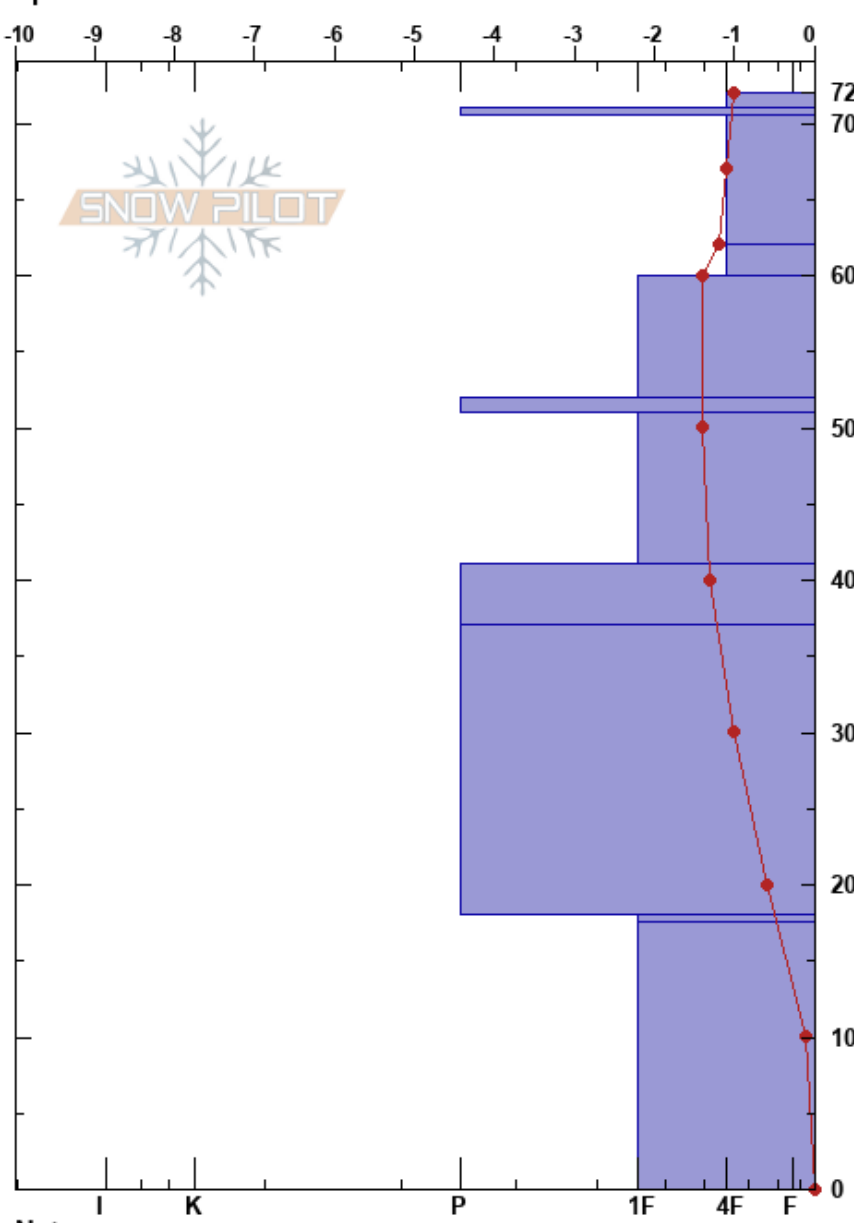

KP shot marker 4  
 Silver Valley Area  
 ID  
 Elevation: 1915 m  
 Aspect: N  
 Specifics:

izzy davis  
 11/22/2023 - 12:40pm  
 Co-ord:  
 Slope Angle: 34°  
 Wind Loading: yes

Stability:  
 Air Temperature: -0.8°C  
 Sky Cover: OVC  
 Precipitation: NO  
 Wind:

HS:72  
 71-70.5cm: zipper crust  
 41-37cm: decomposing  
 41-37cm: Problematic layer

Height (cm)	Crystal		Moisture	$\rho$ kg/m <sup>3</sup>	Stability tests & Layer comments
	Form	Size			
72					
70	•	1			71-70.5cm: zipper crust
	=				
	/	1			
60	⊘ (/)	2(1)			← ECTN19 @60cm
	•	0.5			
50	□				← ECTN22 @51cm
	•	0.5			
40	⊘⊘				41-37cm: decomposing
	•	0.3			
20	⊘	2			
	•	0.3			
10					
0					