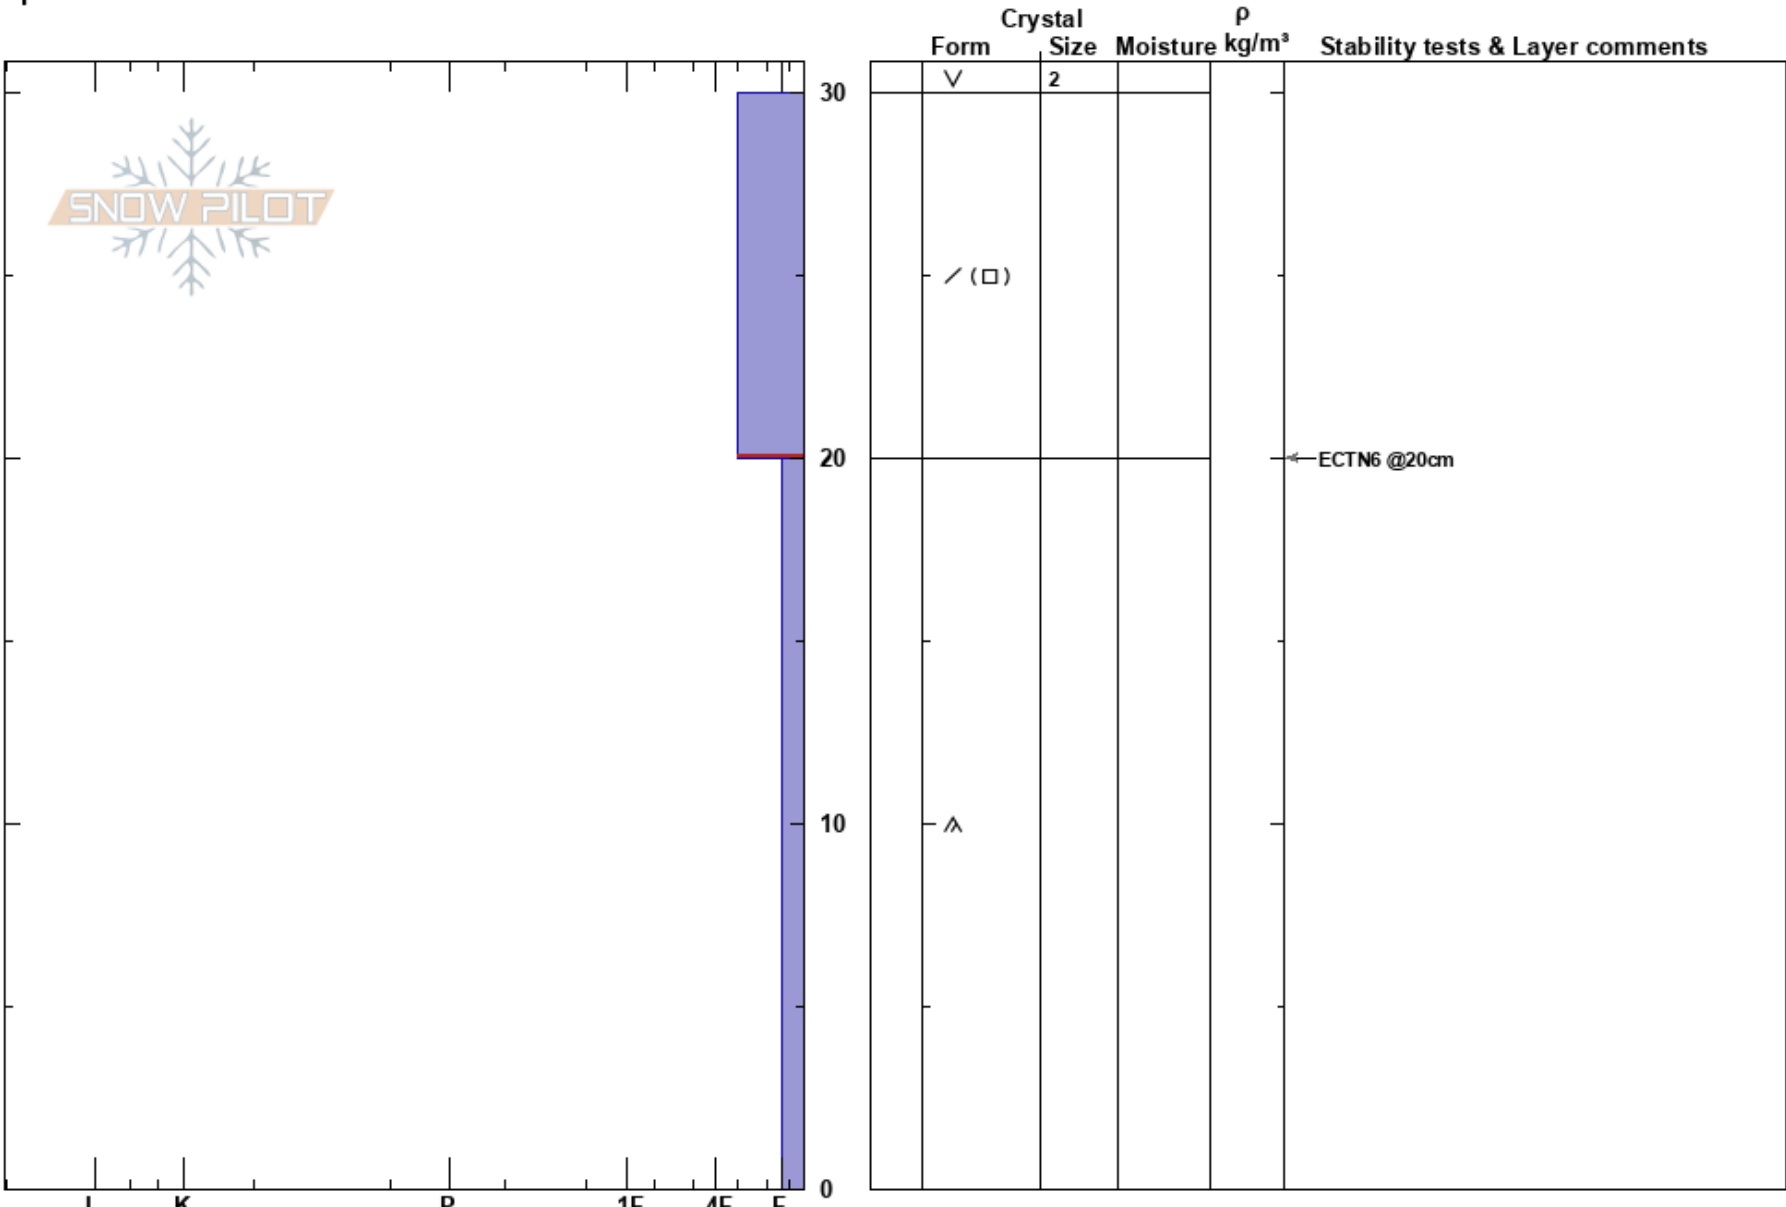

Hoosier Pass westside
 Hoosier Pass
 CO
 Elevation: 11900 ft
 Aspect: NE
 Specifics:

Andrew McWilliams
 11/22/2023 - 12:00pm
 Co-ord: 39.36850N, -106.07083W
 Slope Angle: 30°
 Wind Loading: previous

Stability:
 Air Temperature: 34°C
 Sky Cover: FEW
 Precipitation: NO
 Wind: NW Light Breeze

HS:30
 PF:30
 PS:30
 30-20cm: Problematic layer

Notes: